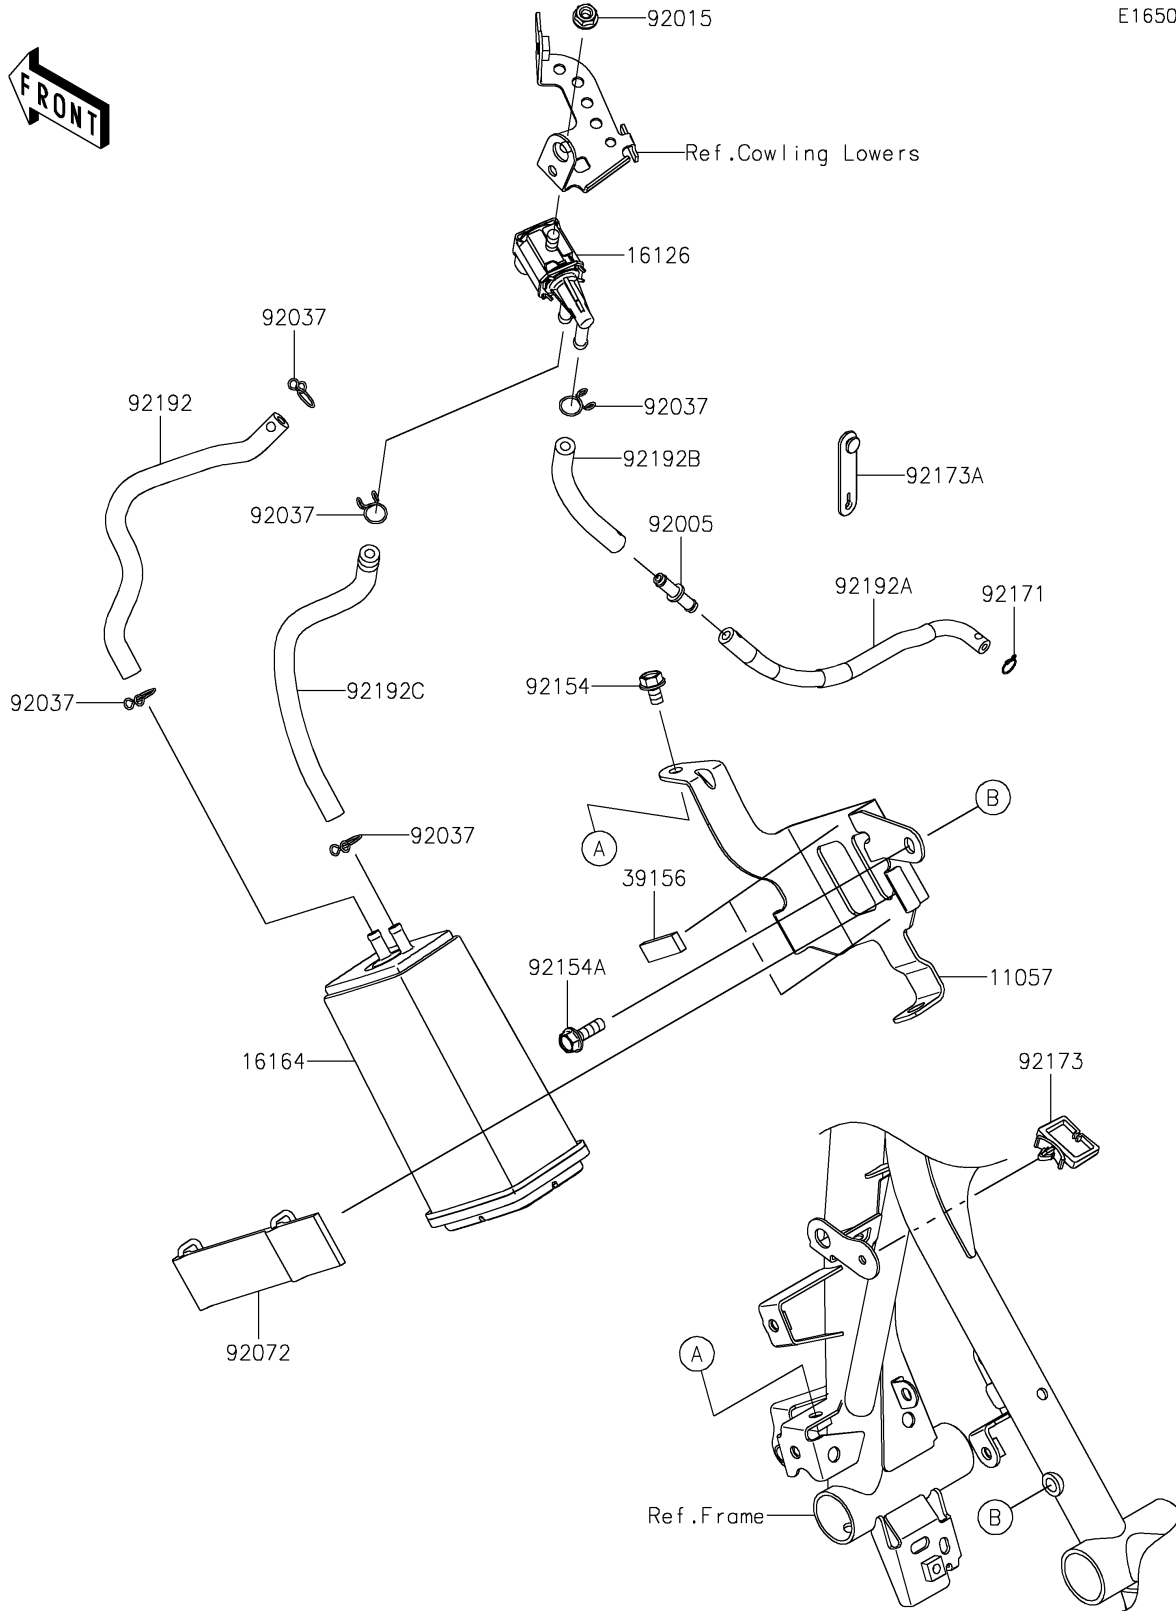

2024 Z500

PARTS DIAGRAM

Fuel Evaporative System(CA)

E1650

2024 Z500

PARTS LIST

Fuel Evaporative System(CA)

ITEM NAME

PART NUMBER

QUANTITY
