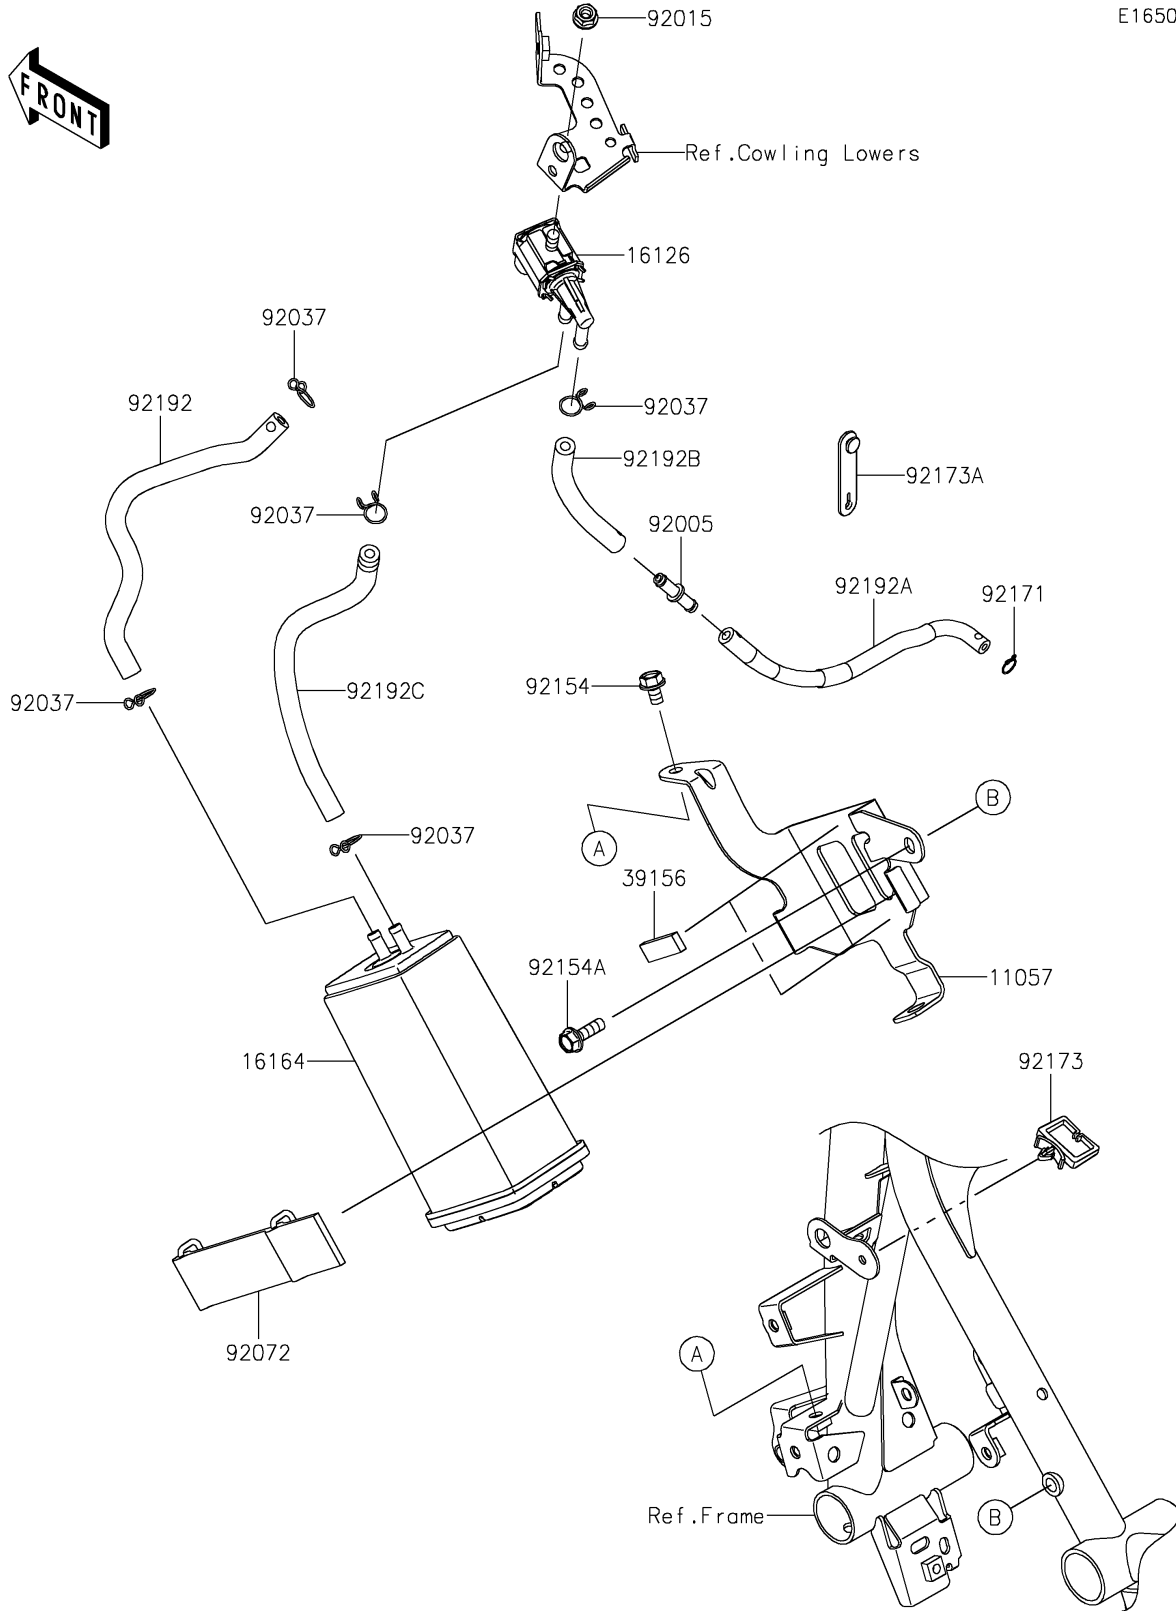

2024 Z500

PARTS DIAGRAM

Fuel Evaporative System(CA)

E1650

2024 Z500

PARTS LIST

Fuel Evaporative System(CA)

ITEM NAME	PART NUMBER	QUANTITY
BRACKET,CANISTER (Ref # 11057)	11057-2143	1
VALVE,SOLENOID (Ref # 16126)	16126-0705	1
CANISTER (Ref # 16164)	16164-0012	1
PAD,10X30X4 (Ref # 39156)	39156-0927	2
FITTING (Ref # 92005)	92005-0721	1
NUT,FLANGED,6MM (Ref # 92015)	92015-1367	1
CLAMP,TUBE (Ref # 92037)	92037-147	5
BAND,CANISTER (Ref # 92072)	92072-0815	1
BOLT,FLANGED,6X10 (Ref # 92154)	92154-2939	1
BOLT-FLANGED,6X20 (Ref # 92154A)	92154-3812	1
CLAMP (Ref # 92171)	92171-0573	1
CLAMP,CABLE CLIP (Ref # 92173)	92173-1242	1
CLAMP (Ref # 92173A)	92173-2198	1
TUBE,FUEL TANK-CANISTER (Ref # 92192)	92192-1806	1
TUBE,FITTING-THROTTLE BODY (Ref # 92192A)	92192-1920	1
TUBE,5X10.4X92 (Ref # 92192B)	92192-1923	1
TUBE,5X10.4X220 (Ref # 92192C)	92192-2537	1