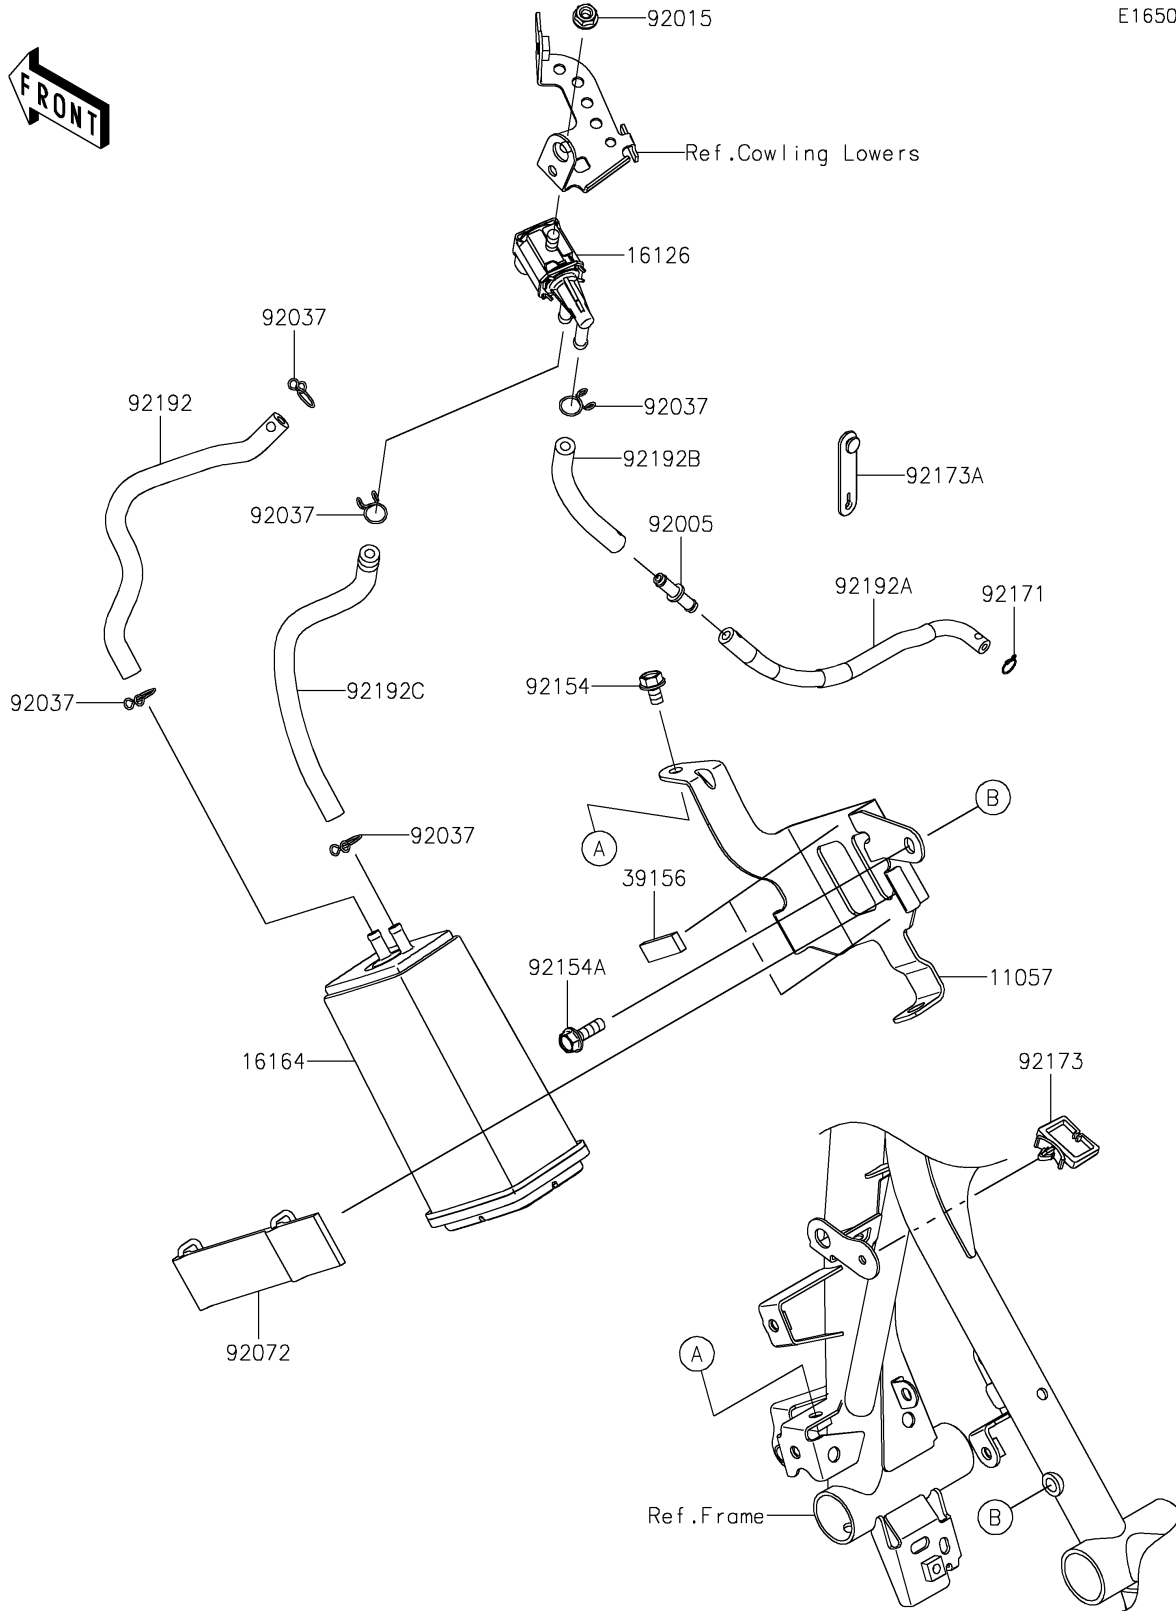

2024 Z500 ABS

PARTS DIAGRAM

Fuel Evaporative System(CA)

E1650

2024 Z500 ABS

PARTS LIST

Fuel Evaporative System(CA)

ITEM NAME

PART NUMBER

QUANTITY
