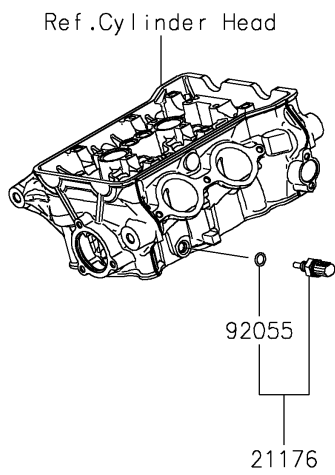

2025 Z500 ABS

PARTS DIAGRAM

Fuel Injection

E1530

2025 Z500 ABS

PARTS LIST

Fuel Injection

Kawasaki

Let the Good Times Roll®

ITEM NAME

PART NUMBER

QUANTITY
