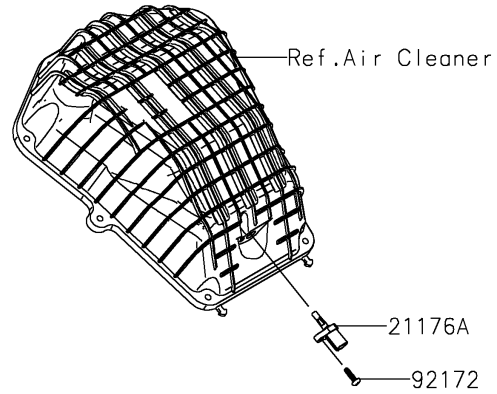

2024 Z500

PARTS DIAGRAM

Fuel Injection

E1530

2024 Z500

PARTS LIST

Fuel Injection

ITEM NAME	PART NUMBER	QUANTITY
CONTROL UNIT-ELECTRONIC (Ref # 21175)	21175-1982	1
CONTROL UNIT-ELECTRONIC (Ref # 21175A)	21175-1983	1
SENSOR,WATER TEMP (Ref # 21176)	21176-0009	1
SENSOR,AIR TEMPERATURE (Ref # 21176A)	21176-0048	1
SENSOR,VEHICLE-DOWN (Ref # 21176B)	21176-0704	1
SENSOR,GEAR POSITION (Ref # 21176C)	21176-0852	1
SENSOR,OXYGEN (Ref # 21176D)	21176-1204	1
SWITCH,OIL PRESSURE (Ref # 27010)	27010-1313	1
RING-O,9.5X1.9 (Ref # 92055)	92055-0016	1
RING-O (Ref # 92055A)	92055-0917	1
BOLT (Ref # 92154)	92154-3764	1
DAMPER (Ref # 92161)	92161-0951	1
DAMPER (Ref # 92161A)	92161-2437	1
SCREW,TAPPING,5X16 (Ref # 92172)	92172-0790	1
WASHER-PLAIN,6MM (Ref # 411)	411AA0600	1