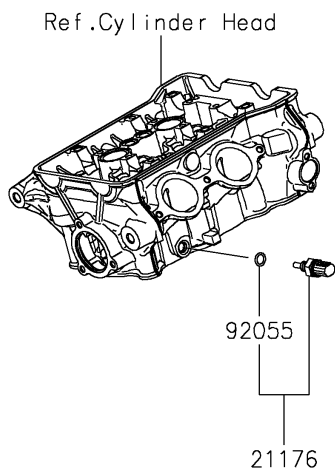

2024 Z500

PARTS DIAGRAM

Fuel Injection

E1530

2024 Z500

PARTS LIST

Fuel Injection

ITEM NAME	PART NUMBER	QUANTITY
CONTROL UNIT-ELECTRONIC (Ref # 21175)	21175-1982	1
CONTROL UNIT-ELECTRONIC (Ref # 21175A)	21175-1983	1
SENSOR,WATER TEMP (Ref # 21176)	21176-0009	1
SENSOR,AIR TEMPERATURE (Ref # 21176A)	21176-0048	1
SENSOR,VEHICLE-DOWN (Ref # 21176B)	21176-0704	1
SENSOR,GEAR POSITION (Ref # 21176C)	21176-0852	1
SENSOR,OXYGEN (Ref # 21176D)	21176-1204	1
SWITCH,OIL PRESSURE (Ref # 27010)	27010-1313	1
RING-O,9.5X1.9 (Ref # 92055)	92055-0016	1
RING-O (Ref # 92055A)	92055-0917	1
BOLT (Ref # 92154)	92154-3764	1
DAMPER (Ref # 92161)	92161-0951	1
DAMPER (Ref # 92161A)	92161-2437	1
SCREW,TAPPING,5X16 (Ref # 92172)	92172-0790	1
WASHER-PLAIN,6MM (Ref # 411)	411AA0600	1