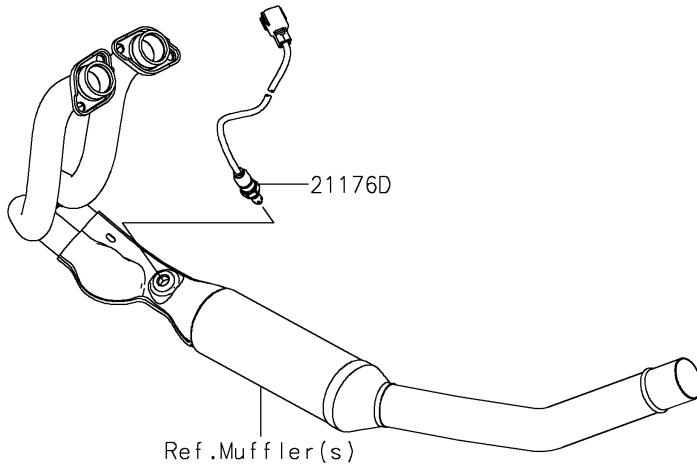

2024 Z500

PARTS DIAGRAM

Fuel Injection

E1530

2024 Z500

PARTS LIST

Fuel Injection

ITEM NAME	PART NUMBER	QUANTITY
CONTROL UNIT-ELECTRONIC (Ref # 21175)	21175-1982	1
CONTROL UNIT-ELECTRONIC (Ref # 21175A)	21175-1983	1
SENSOR,WATER TEMP (Ref # 21176)	21176-0009	1
SENSOR,AIR TEMPERATURE (Ref # 21176A)	21176-0048	1
SENSOR,VEHICLE-DOWN (Ref # 21176B)	21176-0704	1
SENSOR,GEAR POSITION (Ref # 21176C)	21176-0852	1
SENSOR,OXYGEN (Ref # 21176D)	21176-1204	1
SWITCH,OIL PRESSURE (Ref # 27010)	27010-1313	1
RING-O,9.5X1.9 (Ref # 92055)	92055-0016	1
RING-O (Ref # 92055A)	92055-0917	1
BOLT (Ref # 92154)	92154-3764	1
DAMPER (Ref # 92161)	92161-0951	1
DAMPER (Ref # 92161A)	92161-2437	1
SCREW,TAPPING,5X16 (Ref # 92172)	92172-0790	1
WASHER-PLAIN,6MM (Ref # 411)	411AA0600	1