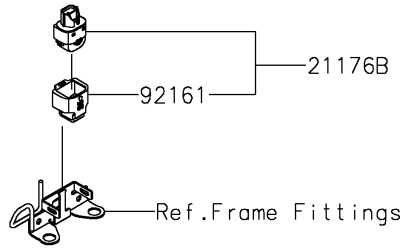

2024 Z500

PARTS DIAGRAM

Fuel Injection

E1530

2024 Z500

PARTS LIST

Fuel Injection

ITEM NAME	PART NUMBER	QUANTITY
CONTROL UNIT-ELECTRONIC (Ref # 21175)	21175-1982	1
CONTROL UNIT-ELECTRONIC (Ref # 21175A)	21175-1983	1
SENSOR,WATER TEMP (Ref # 21176)	21176-0009	1
SENSOR,AIR TEMPERATURE (Ref # 21176A)	21176-0048	1
SENSOR,VEHICLE-DOWN (Ref # 21176B)	21176-0704	1
SENSOR,GEAR POSITION (Ref # 21176C)	21176-0852	1
SENSOR,OXYGEN (Ref # 21176D)	21176-1204	1
SWITCH,OIL PRESSURE (Ref # 27010)	27010-1313	1
RING-O,9.5X1.9 (Ref # 92055)	92055-0016	1
RING-O (Ref # 92055A)	92055-0917	1
BOLT (Ref # 92154)	92154-3764	1
DAMPER (Ref # 92161)	92161-0951	1
DAMPER (Ref # 92161A)	92161-2437	1
SCREW,TAPPING,5X16 (Ref # 92172)	92172-0790	1
WASHER-PLAIN,6MM (Ref # 411)	411AA0600	1