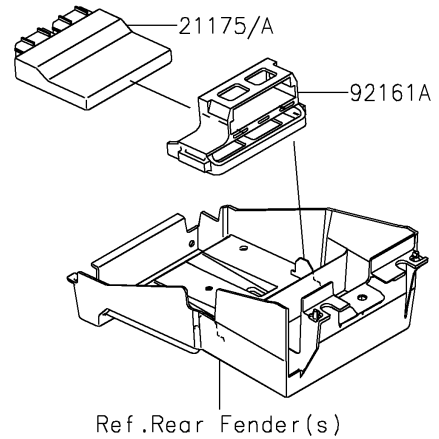

2024 Z500

PARTS DIAGRAM

Fuel Injection

E1530

2024 Z500

PARTS LIST

Fuel Injection

ITEM NAME	PART NUMBER	QUANTITY
CONTROL UNIT-ELECTRONIC (Ref # 21175)	21175-1982	1
CONTROL UNIT-ELECTRONIC (Ref # 21175A)	21175-1983	1
SENSOR,WATER TEMP (Ref # 21176)	21176-0009	1
SENSOR,AIR TEMPERATURE (Ref # 21176A)	21176-0048	1
SENSOR,VEHICLE-DOWN (Ref # 21176B)	21176-0704	1
SENSOR,GEAR POSITION (Ref # 21176C)	21176-0852	1
SENSOR,OXYGEN (Ref # 21176D)	21176-1204	1
SWITCH,OIL PRESSURE (Ref # 27010)	27010-1313	1
RING-O,9.5X1.9 (Ref # 92055)	92055-0016	1
RING-O (Ref # 92055A)	92055-0917	1
BOLT (Ref # 92154)	92154-3764	1
DAMPER (Ref # 92161)	92161-0951	1
DAMPER (Ref # 92161A)	92161-2437	1
SCREW,TAPPING,5X16 (Ref # 92172)	92172-0790	1
WASHER-PLAIN,6MM (Ref # 411)	411AA0600	1