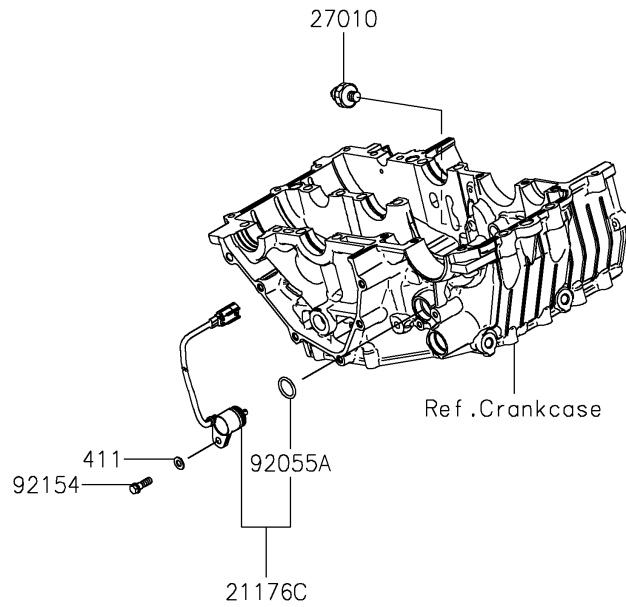

2024 Z500

PARTS DIAGRAM

Fuel Injection

E1530

2024 Z500

PARTS LIST

Fuel Injection

ITEM NAME	PART NUMBER	QUANTITY
CONTROL UNIT-ELECTRONIC (Ref # 21175)	21175-1982	1
CONTROL UNIT-ELECTRONIC (Ref # 21175A)	21175-1983	1
SENSOR,WATER TEMP (Ref # 21176)	21176-0009	1
SENSOR,AIR TEMPERATURE (Ref # 21176A)	21176-0048	1
SENSOR,VEHICLE-DOWN (Ref # 21176B)	21176-0704	1
SENSOR,GEAR POSITION (Ref # 21176C)	21176-0852	1
SENSOR,OXYGEN (Ref # 21176D)	21176-1204	1
SWITCH,OIL PRESSURE (Ref # 27010)	27010-1313	1
RING-O,9.5X1.9 (Ref # 92055)	92055-0016	1
RING-O (Ref # 92055A)	92055-0917	1
BOLT (Ref # 92154)	92154-3764	1
DAMPER (Ref # 92161)	92161-0951	1
DAMPER (Ref # 92161A)	92161-2437	1
SCREW,TAPPING,5X16 (Ref # 92172)	92172-0790	1
WASHER-PLAIN,6MM (Ref # 411)	411AA0600	1