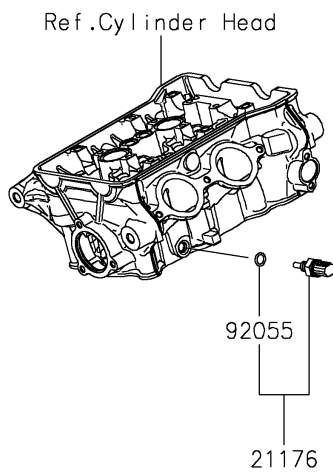

2024 Z500 ABS

PARTS DIAGRAM

Fuel Injection

E1530

2024 Z500 ABS

PARTS LIST

Fuel Injection

ITEM NAME	PART NUMBER	QUANTITY
-----------	-------------	----------
