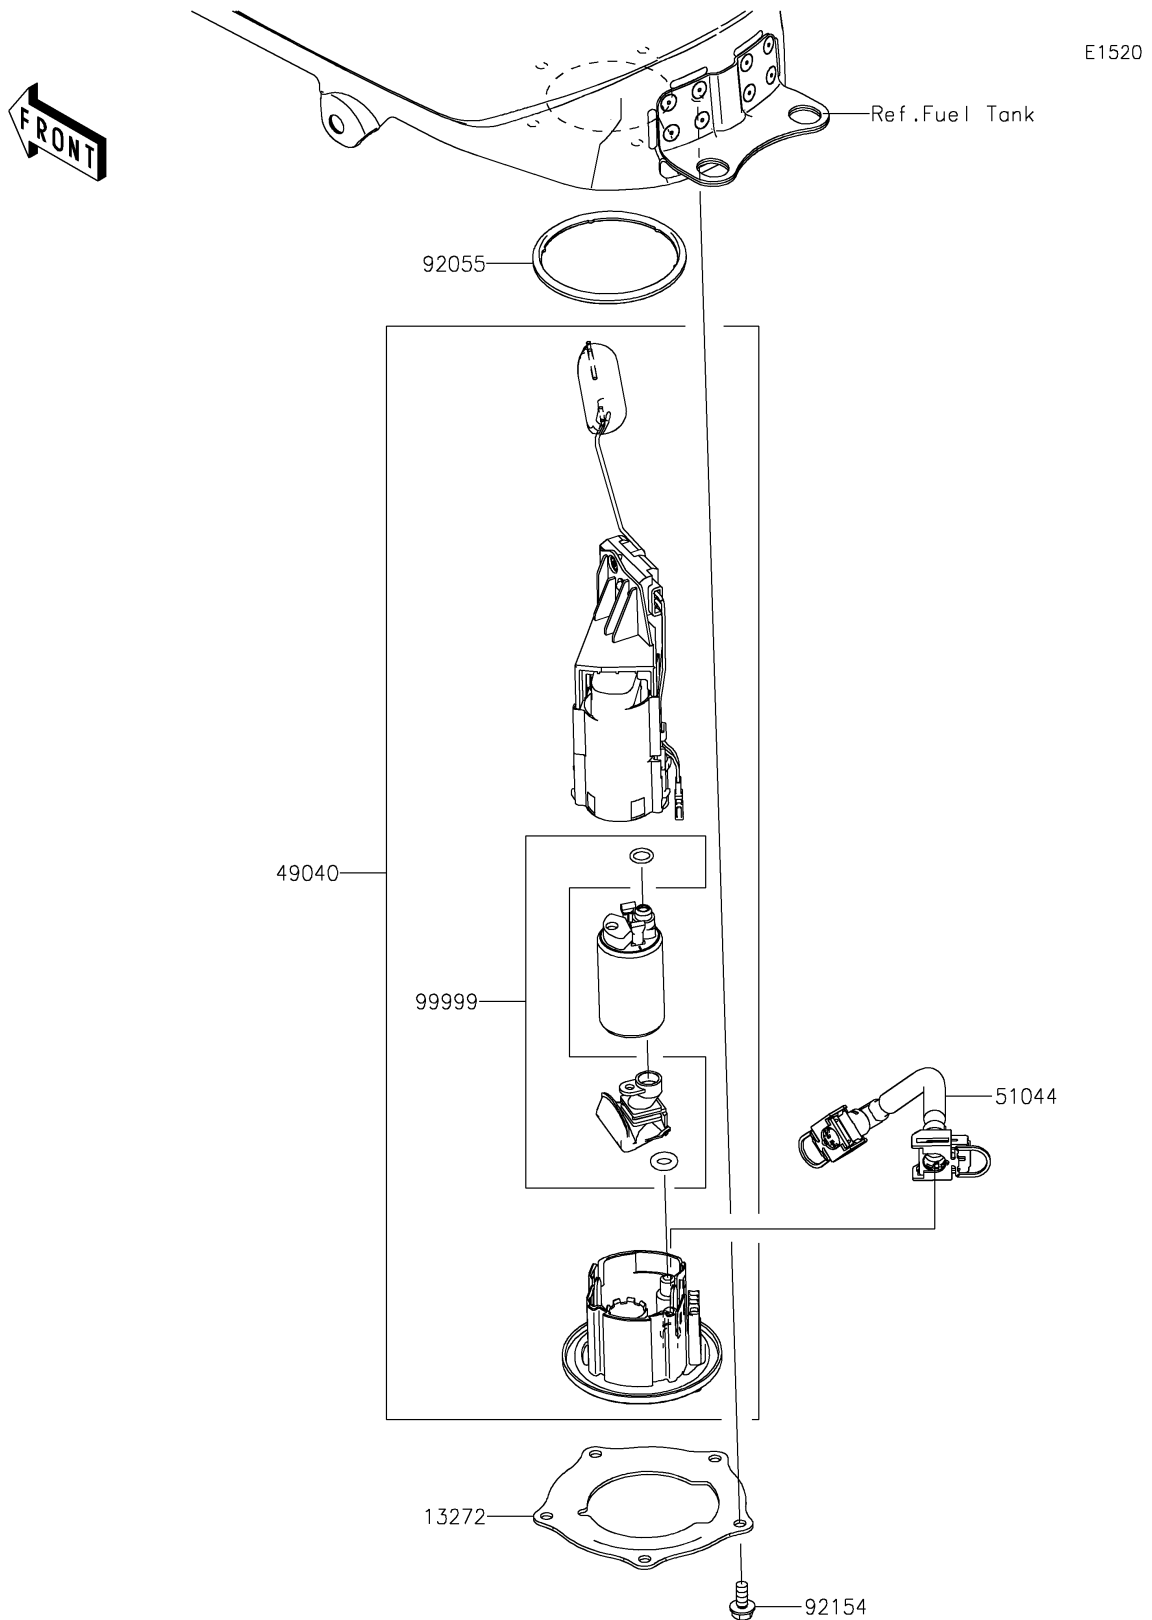

2024 Z500

PARTS DIAGRAM

Fuel Pump

2024 Z500

PARTS LIST

Fuel Pump

Kawasaki

Let the Good Times Roll®

ITEM NAME	PART NUMBER	QUANTITY
PLATE,FUEL PUMP (Ref # 13272)	13272-2614	1
PUMP-FUEL (Ref # 49040)	49040-0824	1
TUBE-ASSY,FUEL (Ref # 51044)	51044-1266	1
RING-O,FUEL PUMP (Ref # 92055)	92055-0920	1
BOLT,FLANGED,6X12 (Ref # 92154)	92154-2335	5
KIT,FUEL FILTER (Ref # 99999)	99999-0893	1