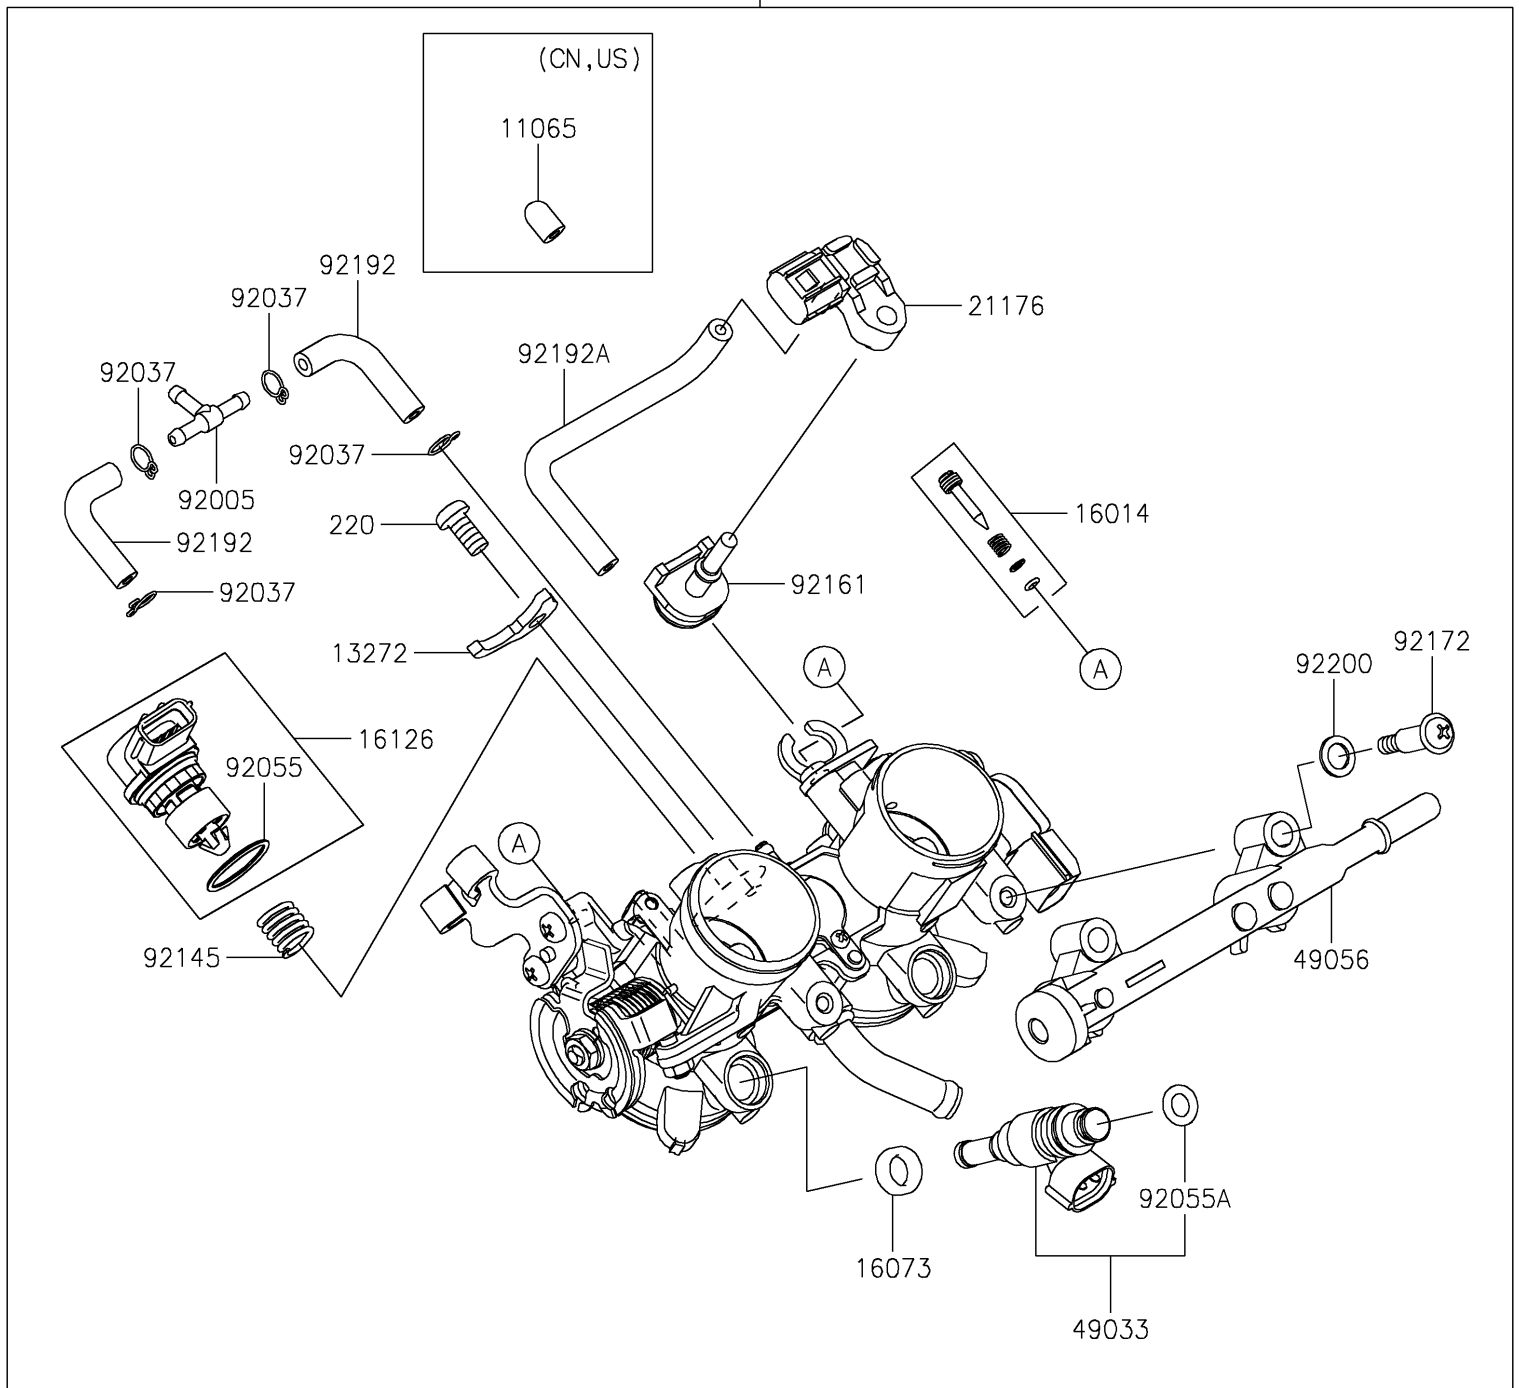

2026 Z500

PARTS DIAGRAM

Throttle

E1510

16163/A

2026 Z500

PARTS LIST

Throttle

Kawasaki

Let the Good Times Roll®

ITEM NAME

PART NUMBER

QUANTITY
