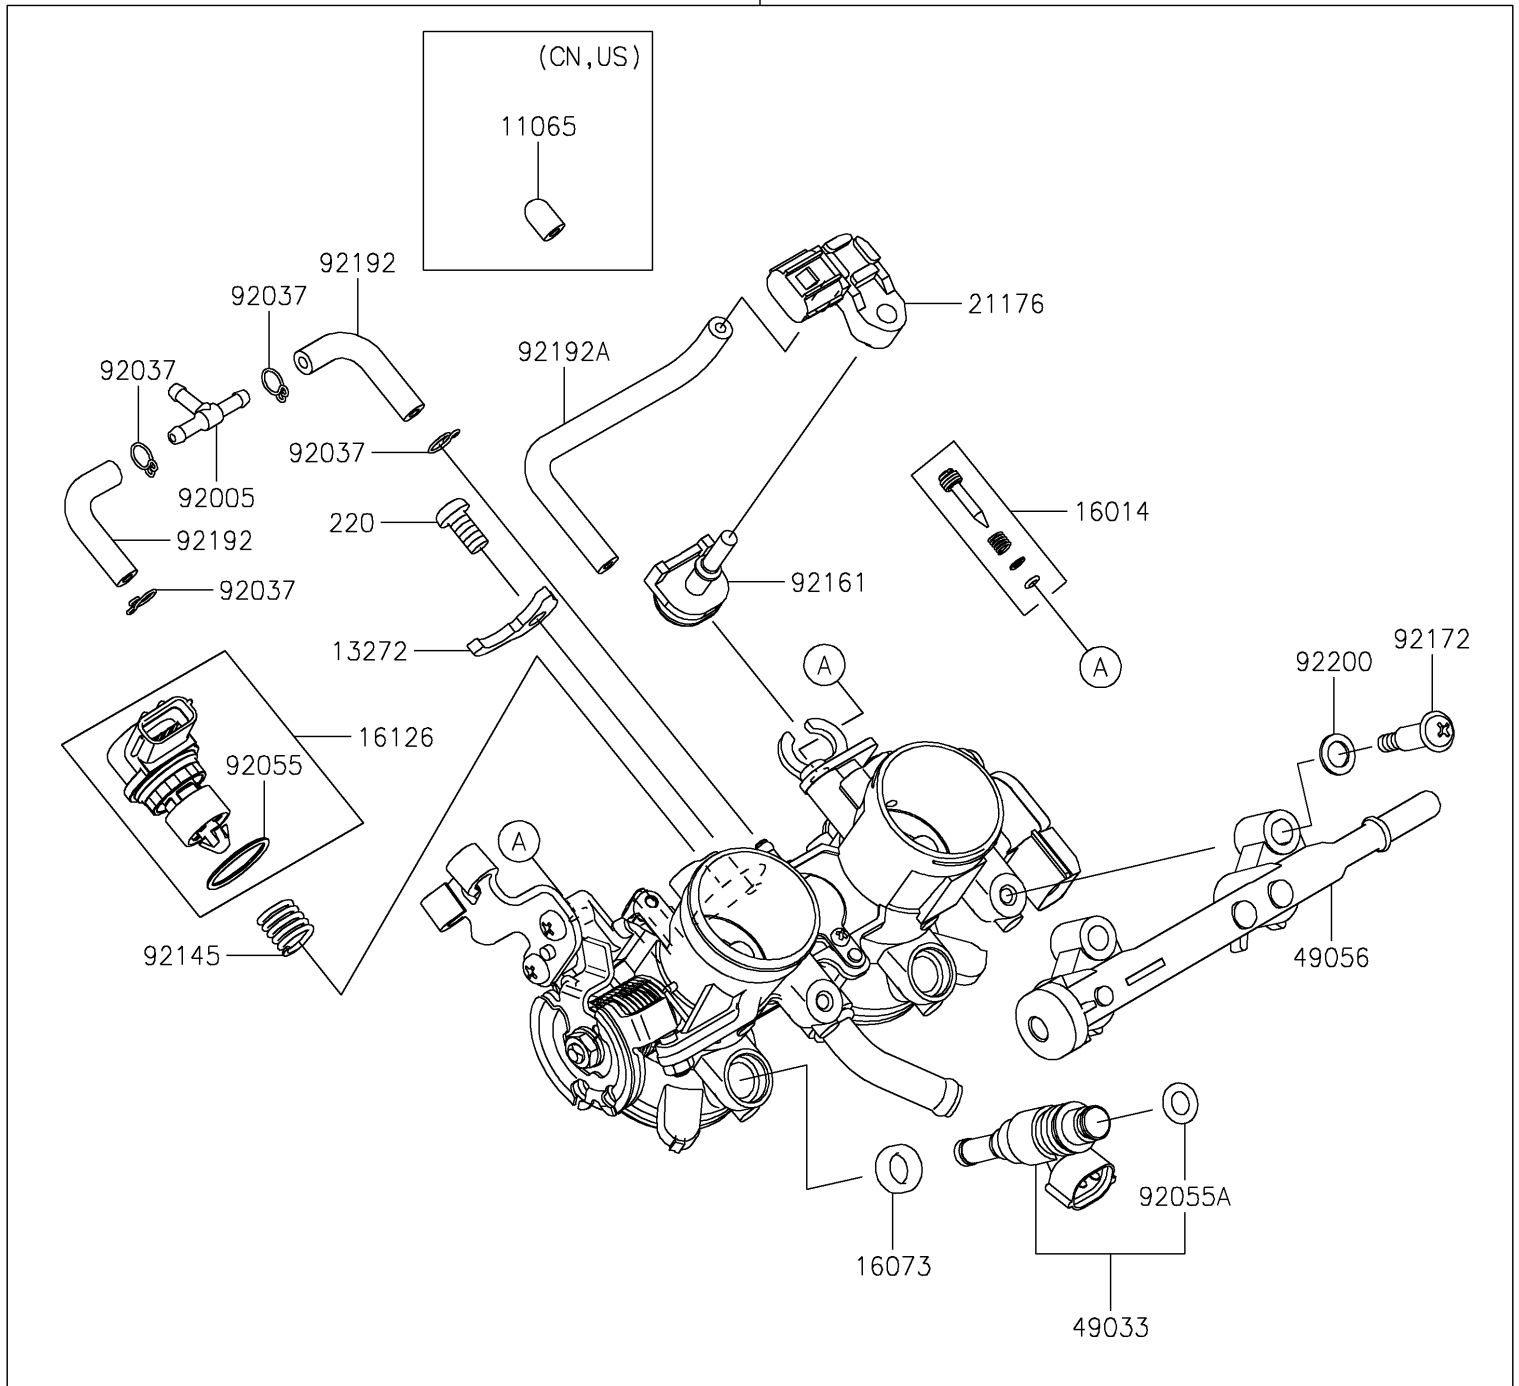

2024 Z500 ABS

PARTS DIAGRAM

Throttle

E1510

16163/A

2024 Z500 ABS

PARTS LIST

Throttle

ITEM NAME	PART NUMBER	QUANTITY
-----------	-------------	----------
