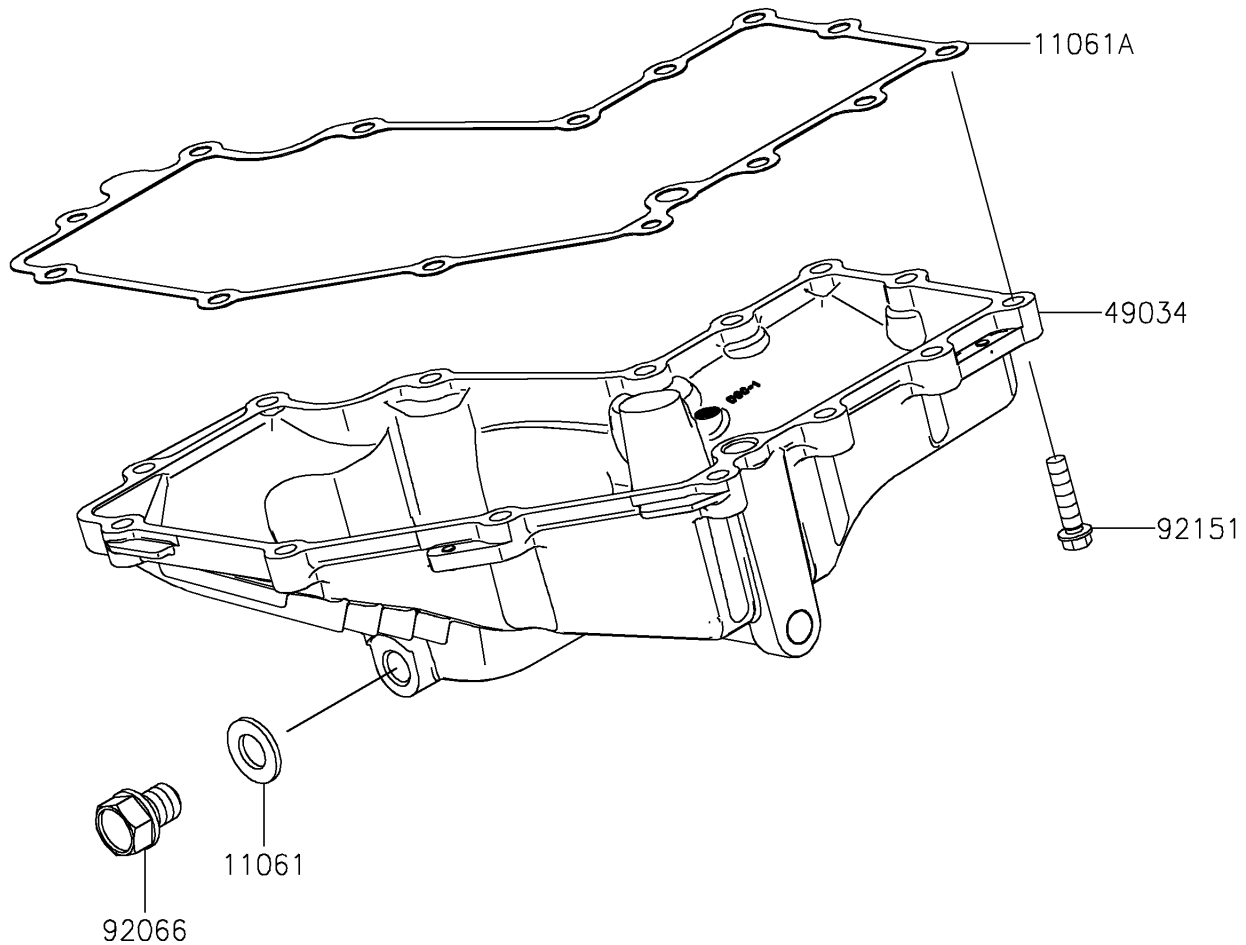

2024 Z500

PARTS DIAGRAM

Oil Pan

E1434

2024 Z500

PARTS LIST

Oil Pan

ITEM NAME	PART NUMBER	QUANTITY
GASKET,12X22X2 (Ref # 11061)	11061-0417	1
GASKET,OILPAN (Ref # 11061A)	11061-1251	1
PAN-OIL (Ref # 49034)	49034-0568	1
PLUG,OIL DRAIN,12X15 (Ref # 92066)	92066-0767	1
BOLT,FLANGED-SMALL,6X25 (Ref # 92151)	92151-1930	14