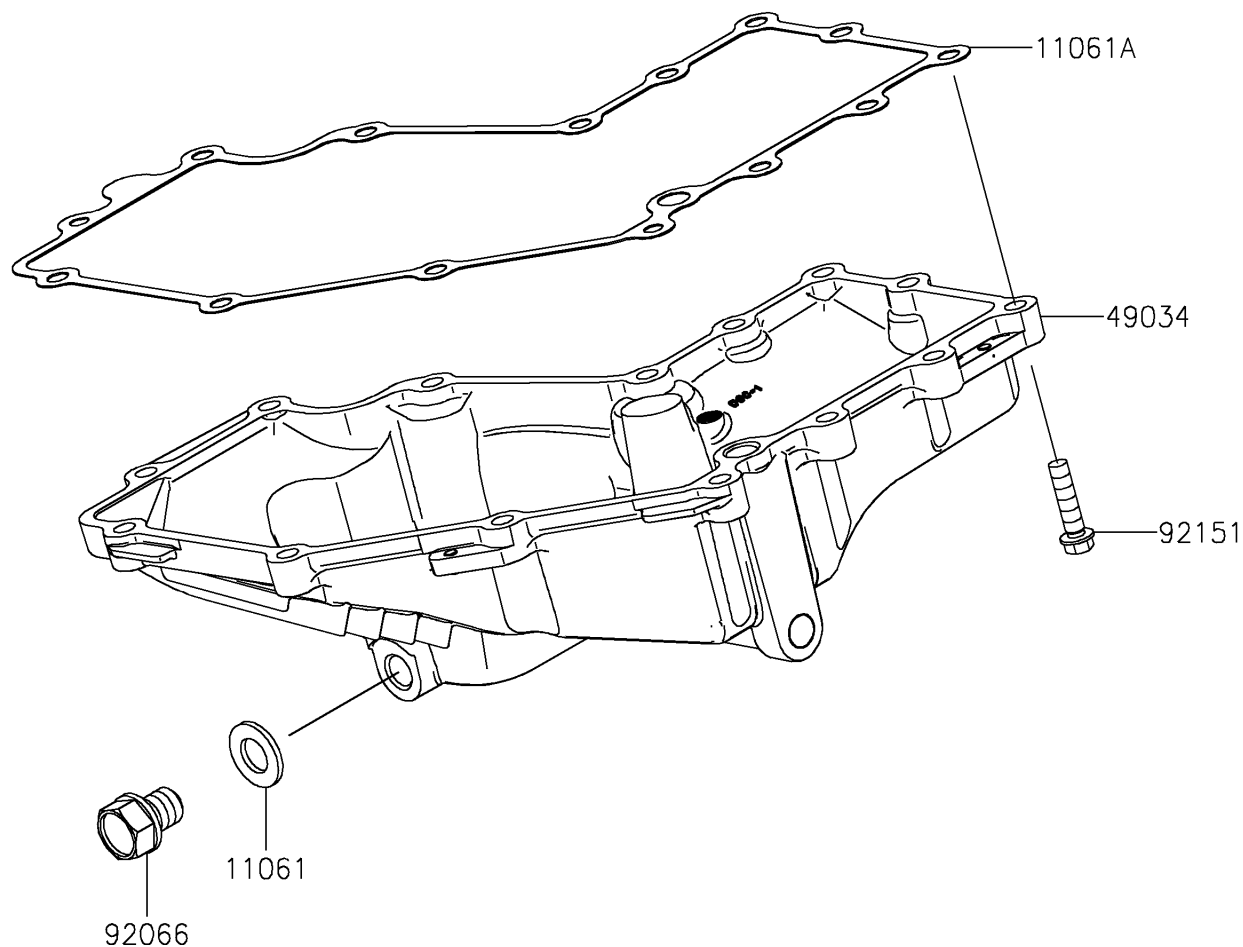

2024 Z500 ABS

PARTS DIAGRAM

Oil Pan

E1434

2024 Z500 ABS

PARTS LIST

Oil Pan

ITEM NAME

PART NUMBER

QUANTITY
