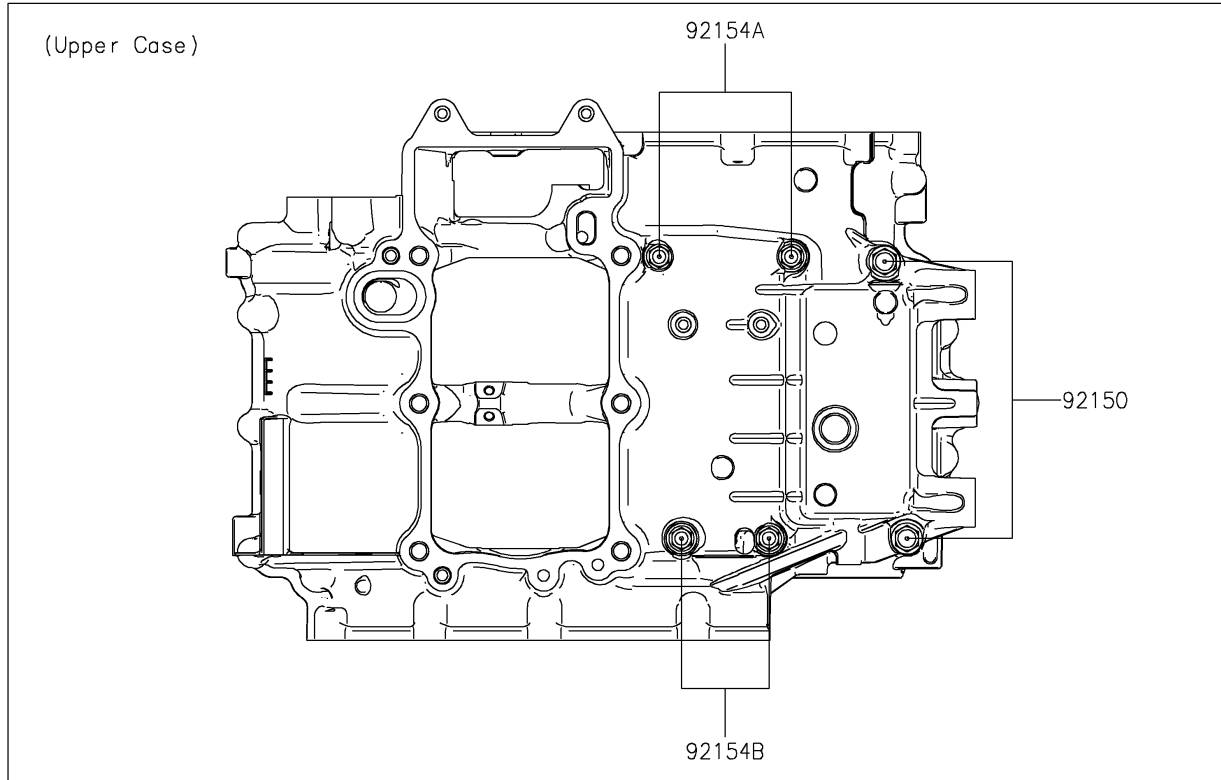

2024 Z500 ABS

PARTS DIAGRAM

Crankcase Bolt Pattern

E1412

2024 Z500 ABS

PARTS LIST

Crankcase Bolt Pattern

ITEM NAME

PART NUMBER

QUANTITY
