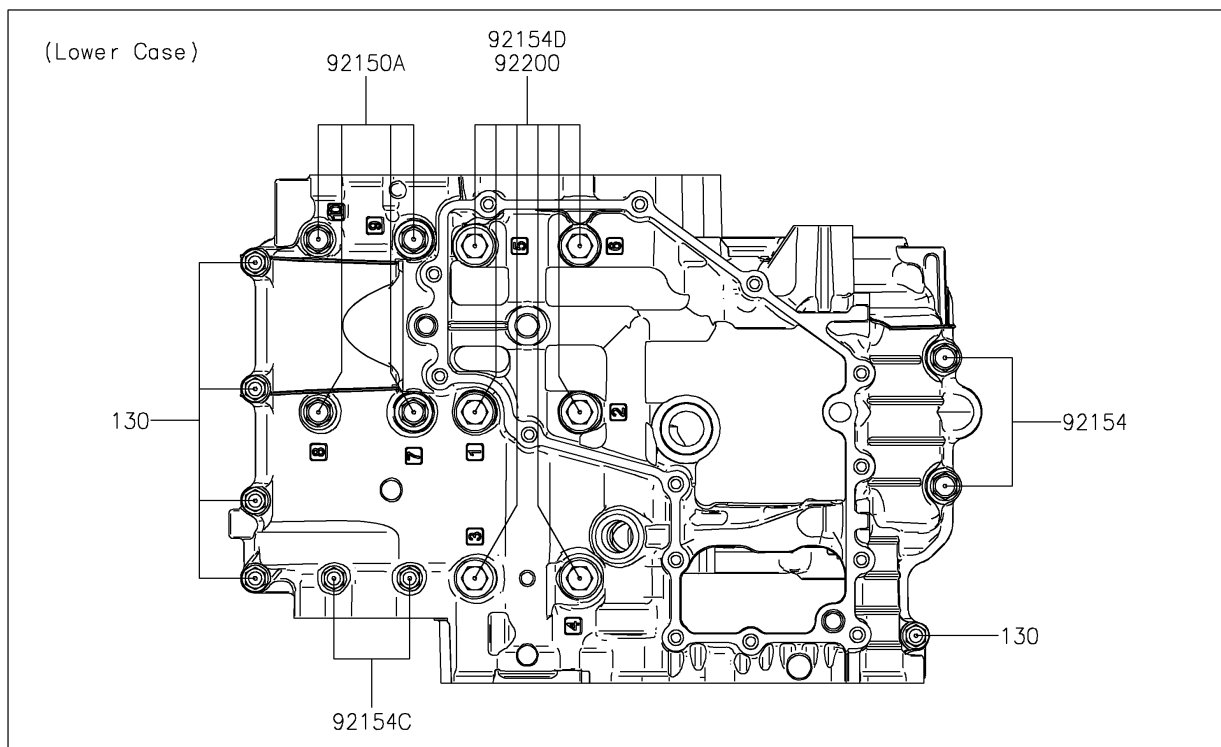

2024 Z500 ABS

PARTS DIAGRAM

Crankcase Bolt Pattern

E1412

2024 Z500 ABS

PARTS LIST

Crankcase Bolt Pattern

ITEM NAME

PART NUMBER

QUANTITY
