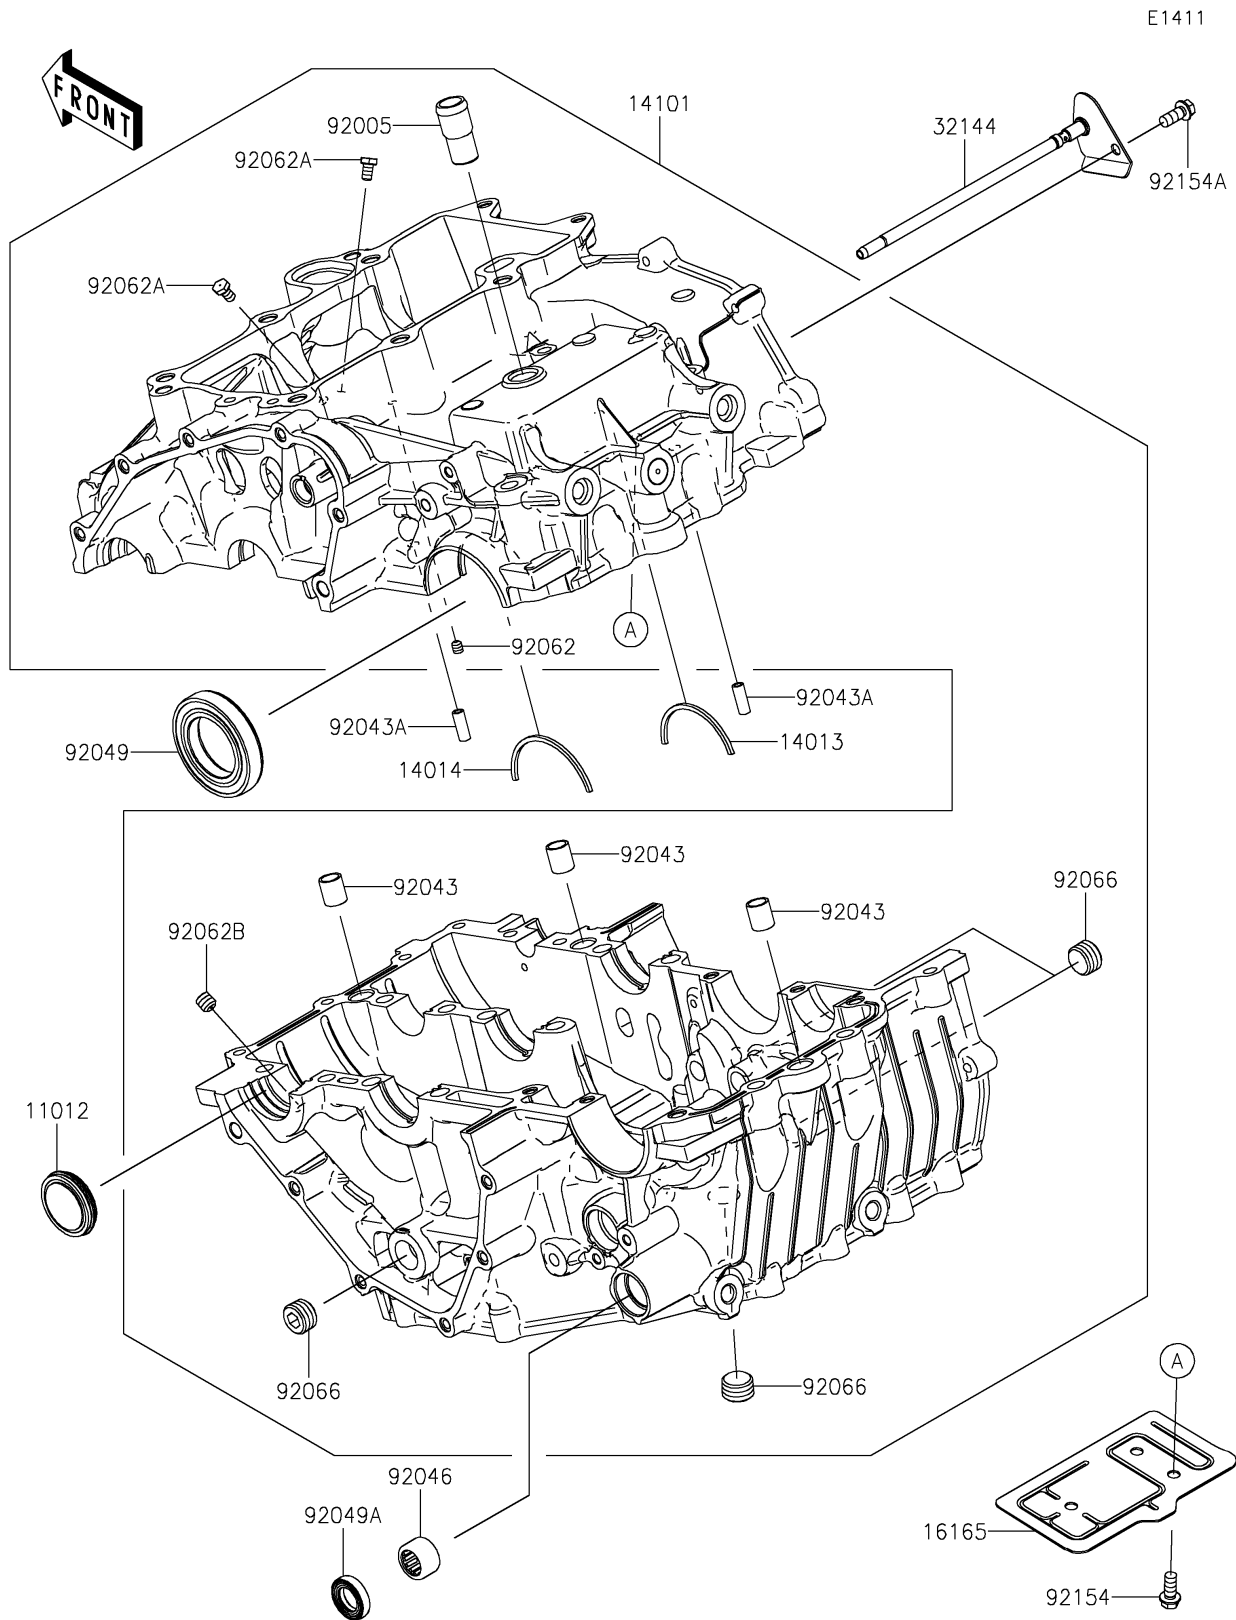

2026 Z500

PARTS DIAGRAM

Crankcase

2026 Z500

PARTS LIST

Crankcase

Kawasaki

Let the Good Times Roll®

ITEM NAME

PART NUMBER

QUANTITY
