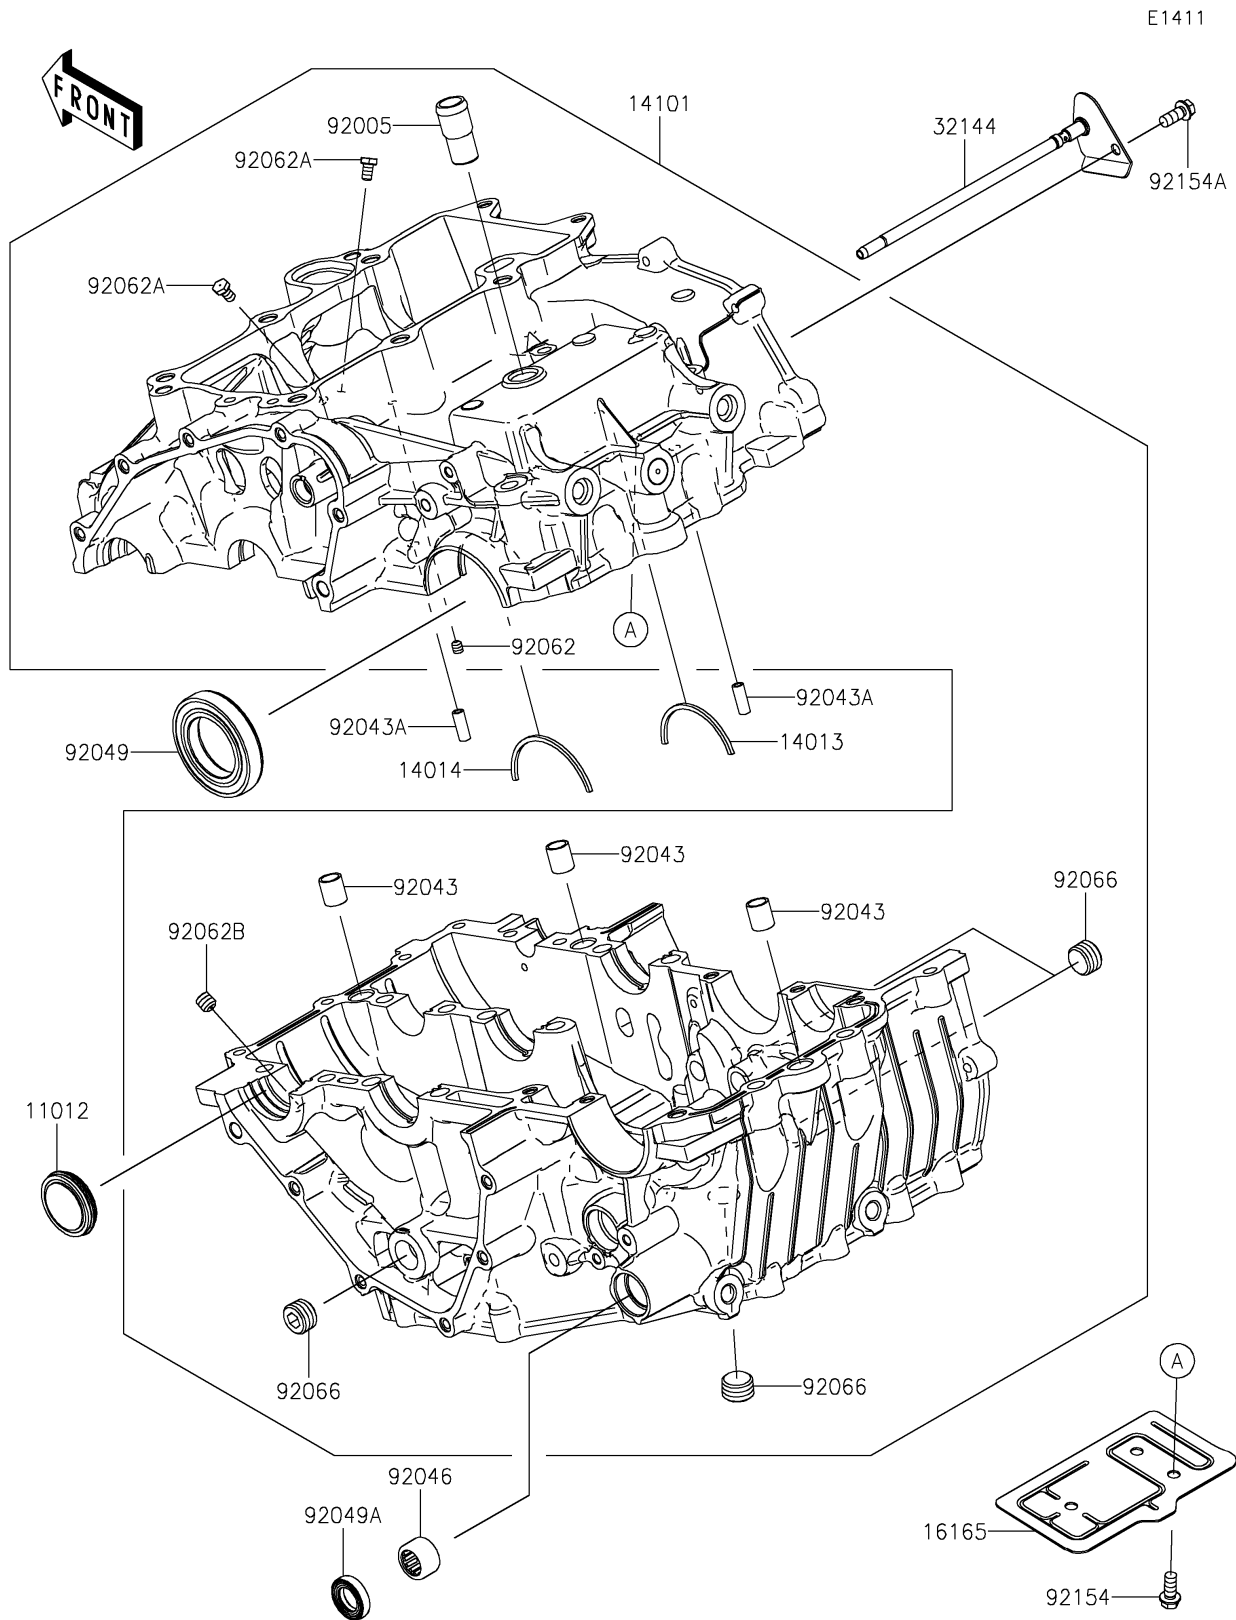

2024 Z500 ABS

PARTS DIAGRAM

Crankcase

2024 Z500 ABS

PARTS LIST

Crankcase

ITEM NAME

PART NUMBER

QUANTITY
