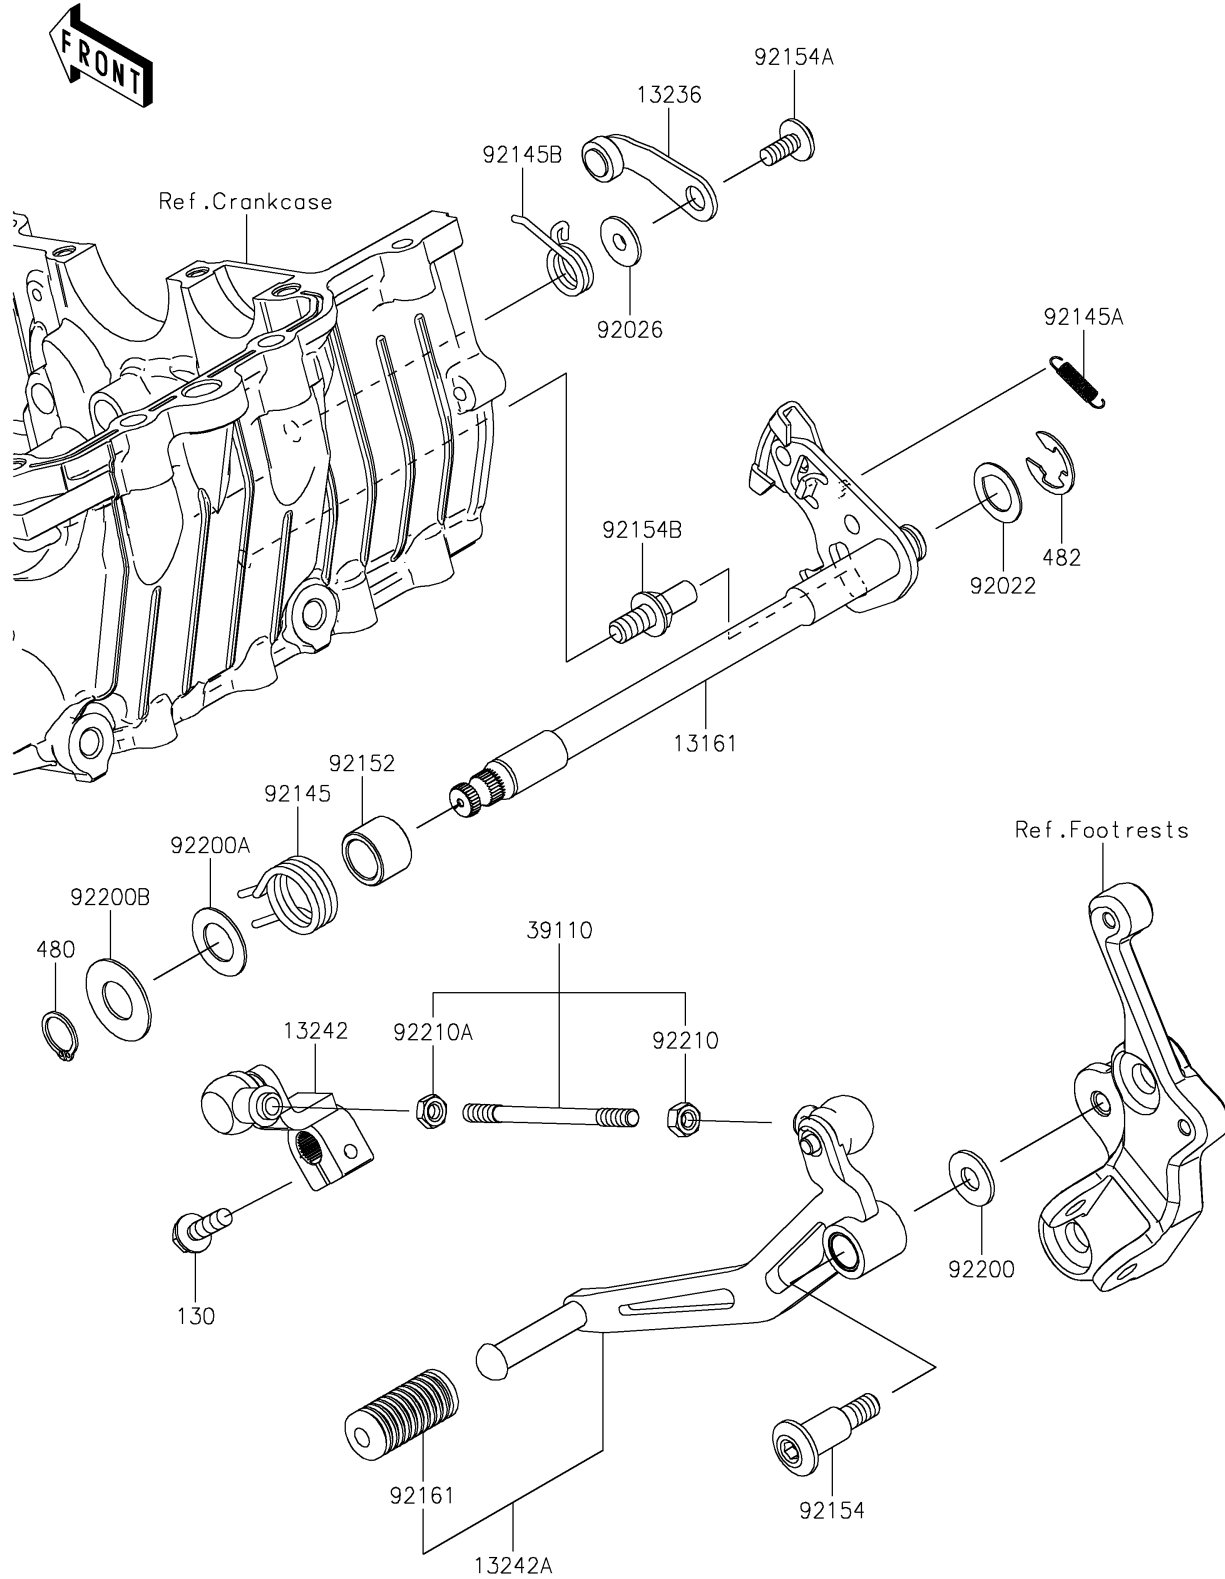

2024 Z500

PARTS DIAGRAM

Gear Change Mechanism

E1370

2024 Z500

PARTS LIST

Gear Change Mechanism

ITEM NAME	PART NUMBER	QUANTITY
-----------	-------------	----------
