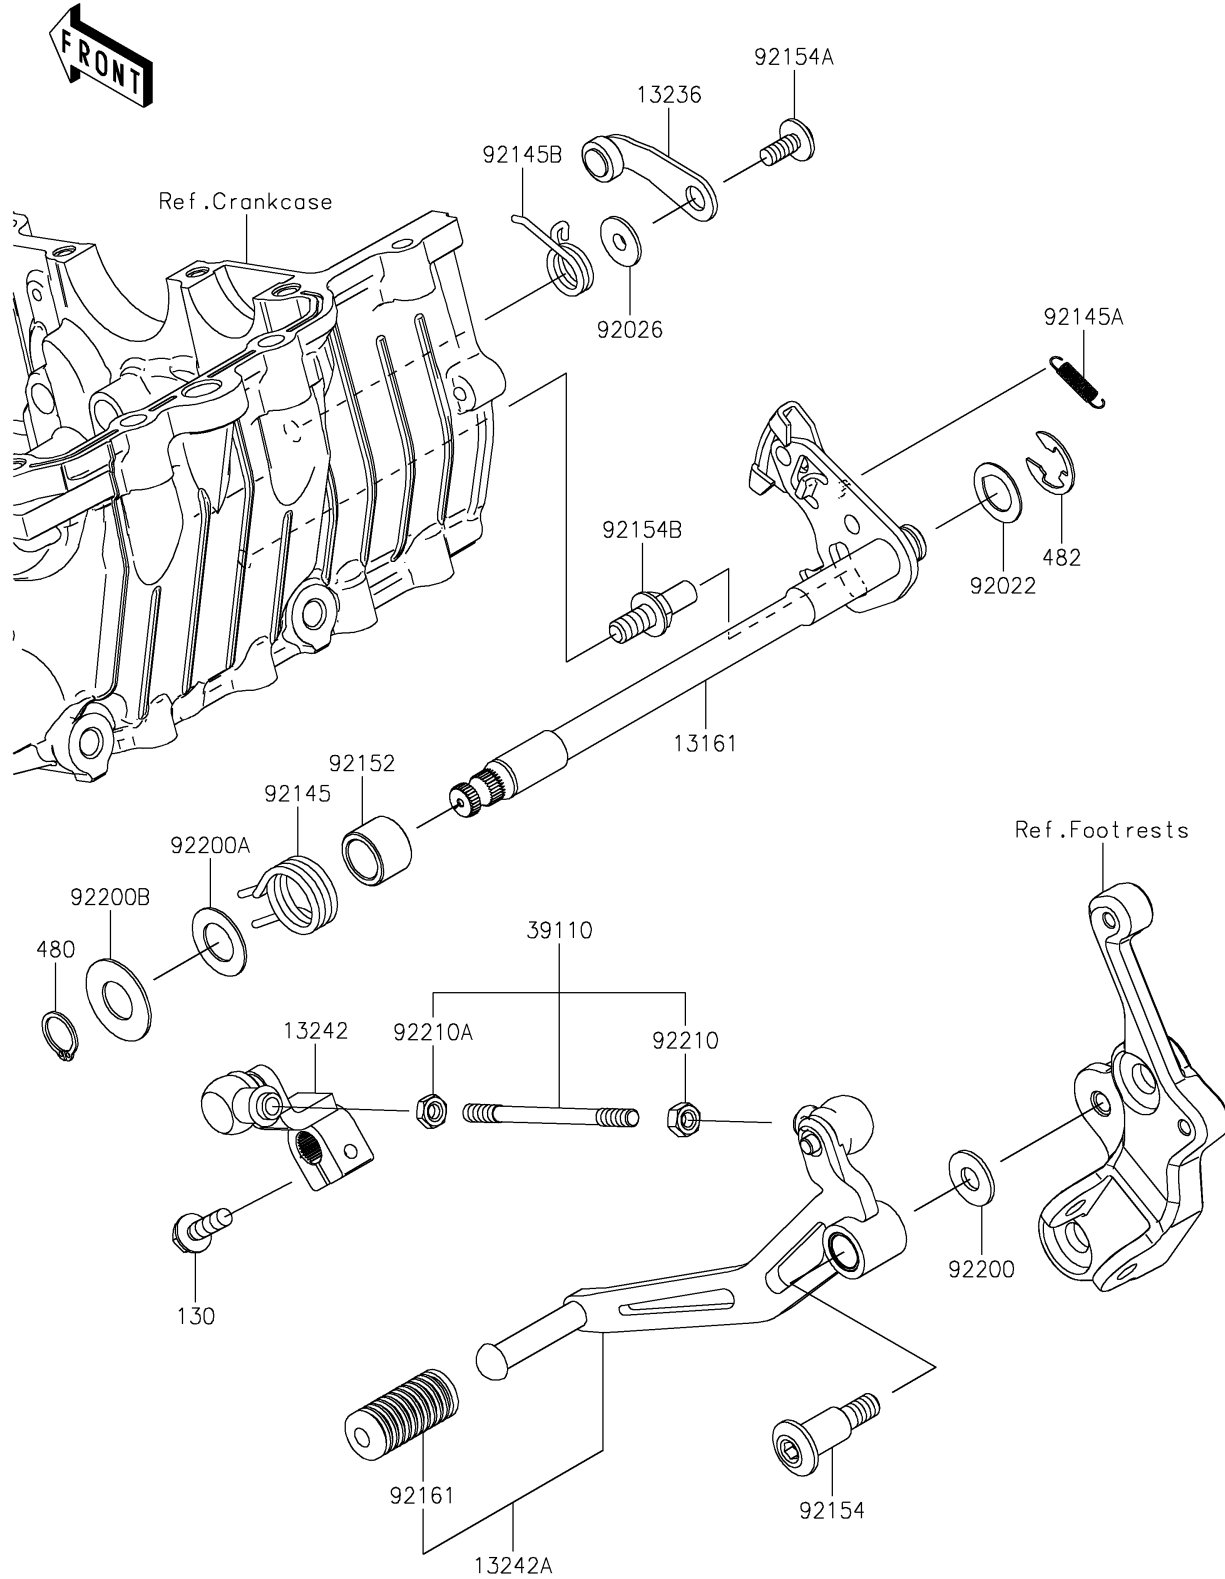

2024 Z500 ABS

PARTS DIAGRAM

Gear Change Mechanism

E1370

2024 Z500 ABS

PARTS LIST

Gear Change Mechanism

Kawasaki

Let the Good Times Roll®

ITEM NAME

PART NUMBER

QUANTITY
