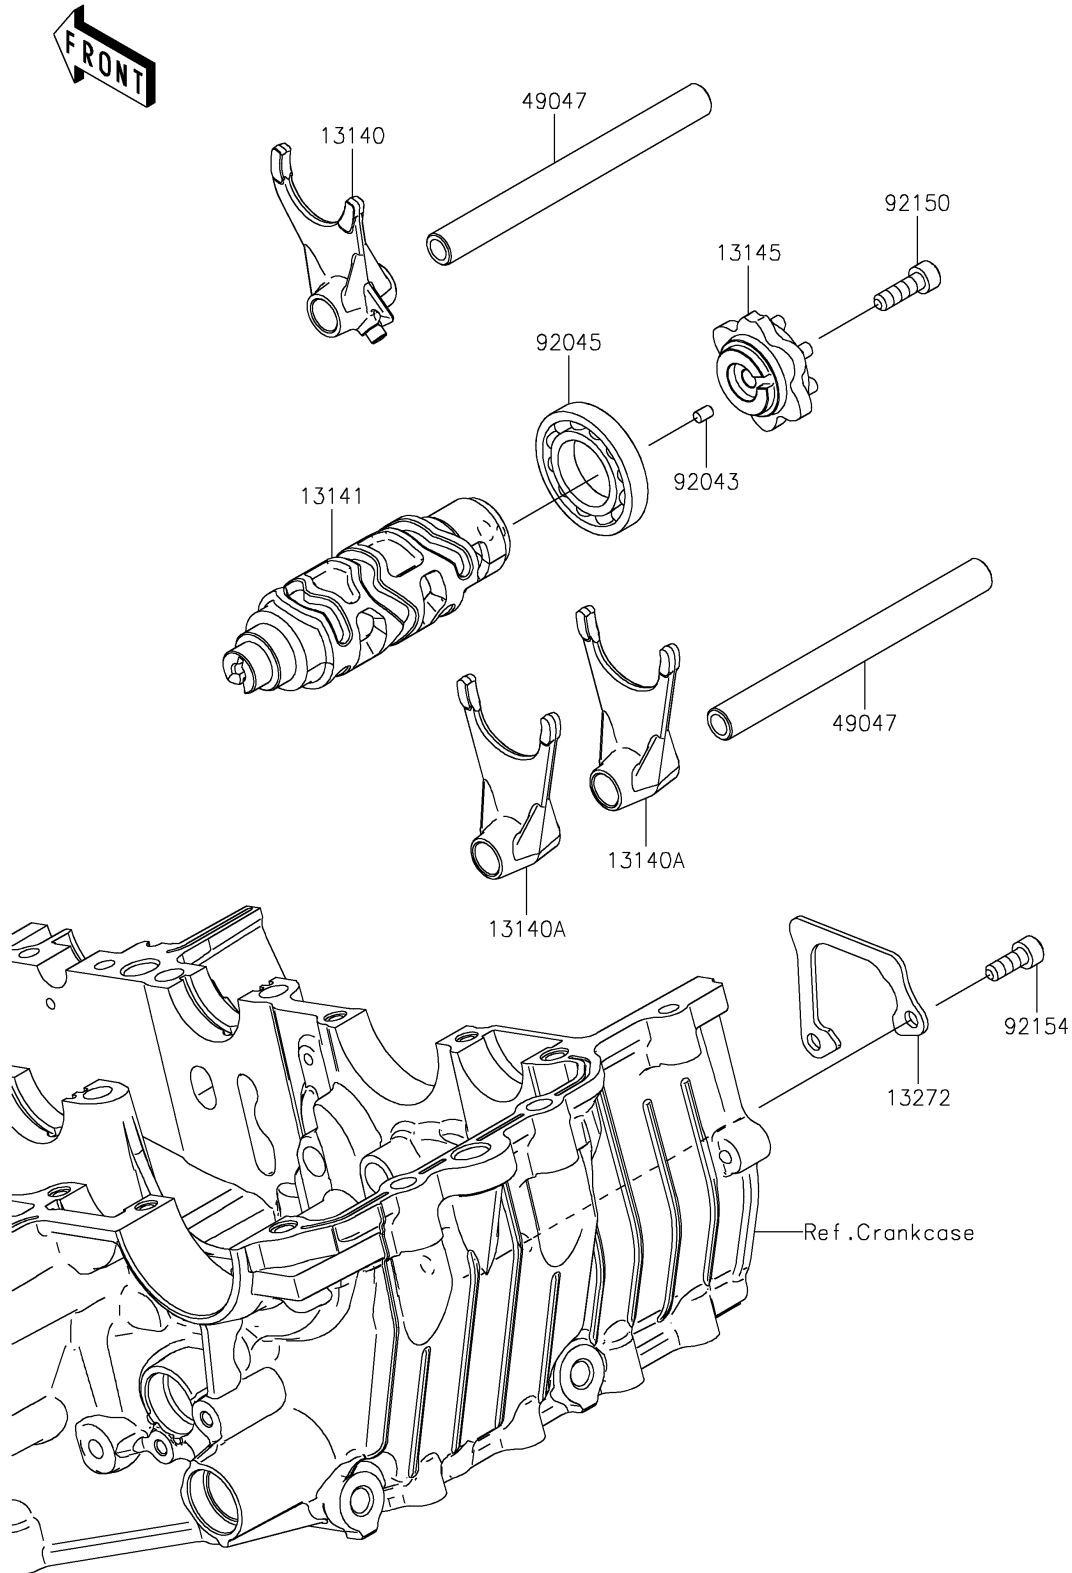

2026 Z500

PARTS DIAGRAM

Gear Change Drum/Shift Fork(s)

E1362

2026 Z500

PARTS LIST

Gear Change Drum/Shift Fork(s)

ITEM NAME

PART NUMBER

QUANTITY
