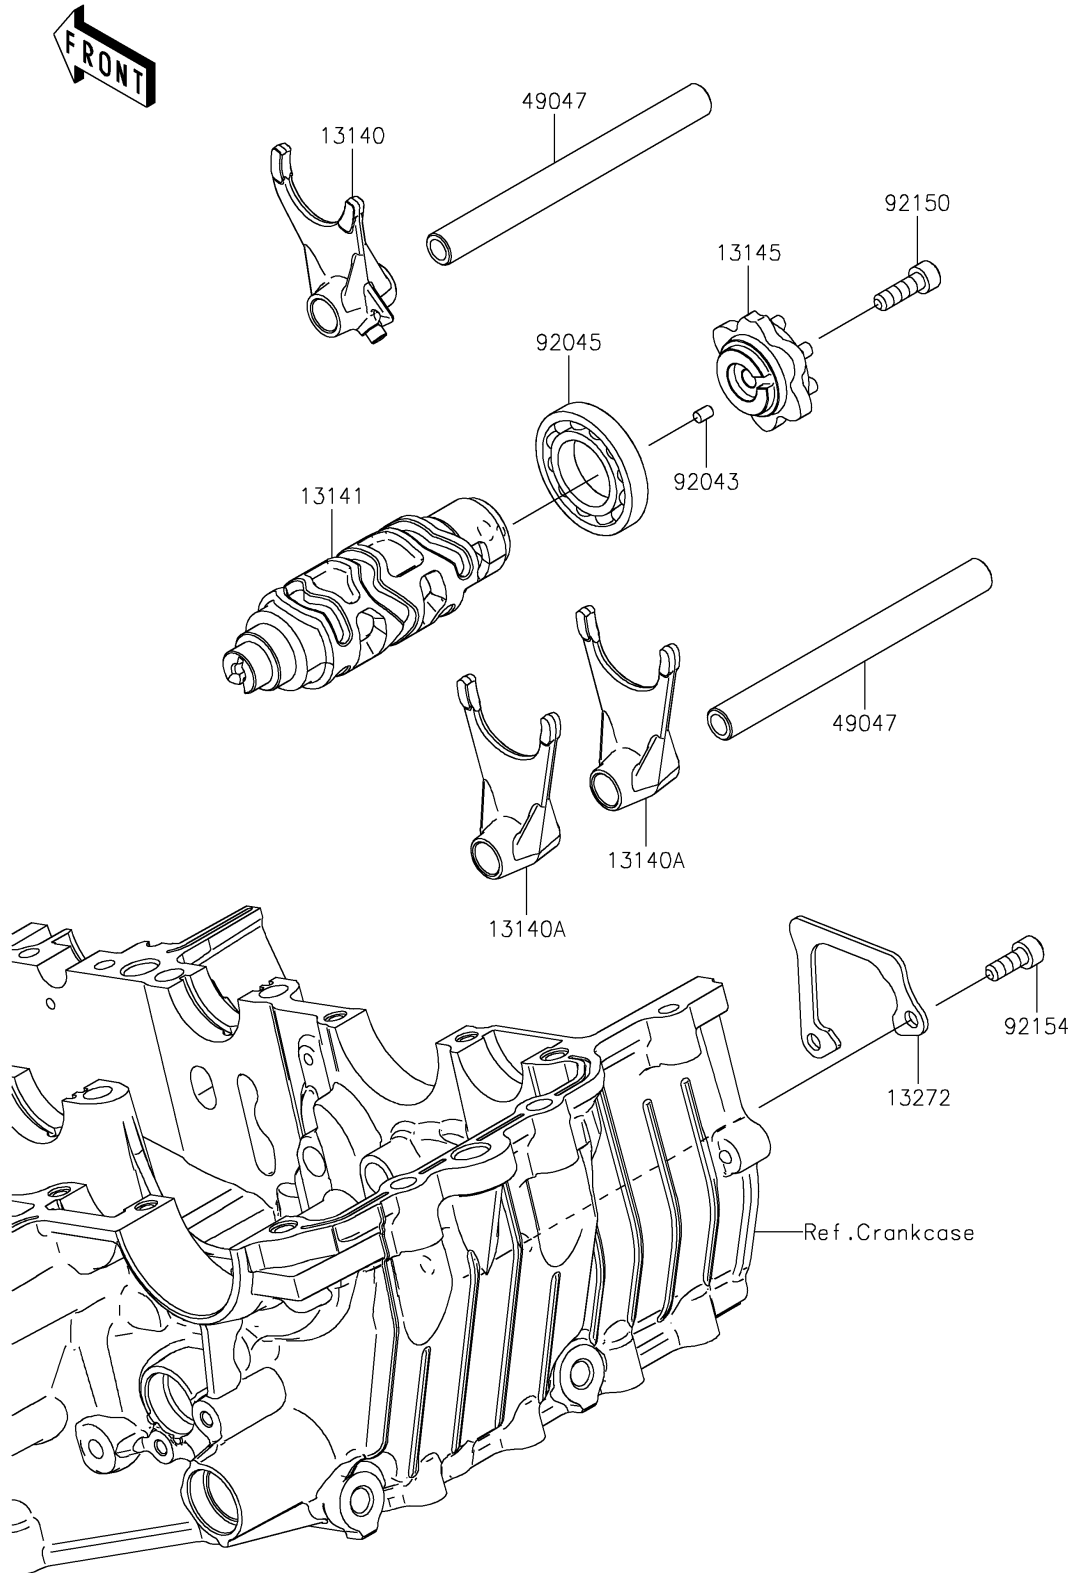

2024 Z500

PARTS DIAGRAM

Gear Change Drum/Shift Fork(s)

E1362

2024 Z500

PARTS LIST

Gear Change Drum/Shift Fork(s)

ITEM NAME	PART NUMBER	QUANTITY
FORK-SHIFT,IN (Ref # 13140)	13140-0662	1
FORK-SHIFT,OUT (Ref # 13140A)	13140-0663	2
DRUM-CHANGE (Ref # 13141)	13141-0597	1
CAM-CHANGE DRUM (Ref # 13145)	13145-0570	1
PLATE (Ref # 13272)	13272-2374	1
ROD-SHIFT (Ref # 49047)	49047-0634	2
PIN,4X6 (Ref # 92043)	92043-1744	1
BEARING-BALL,16005 (Ref # 92045)	92045-1045	1
BOLT,SOCKET,6X20 (Ref # 92150)	92150-1880	1
BOLT,SOCKET,6X16 (Ref # 92154)	92154-0235	2