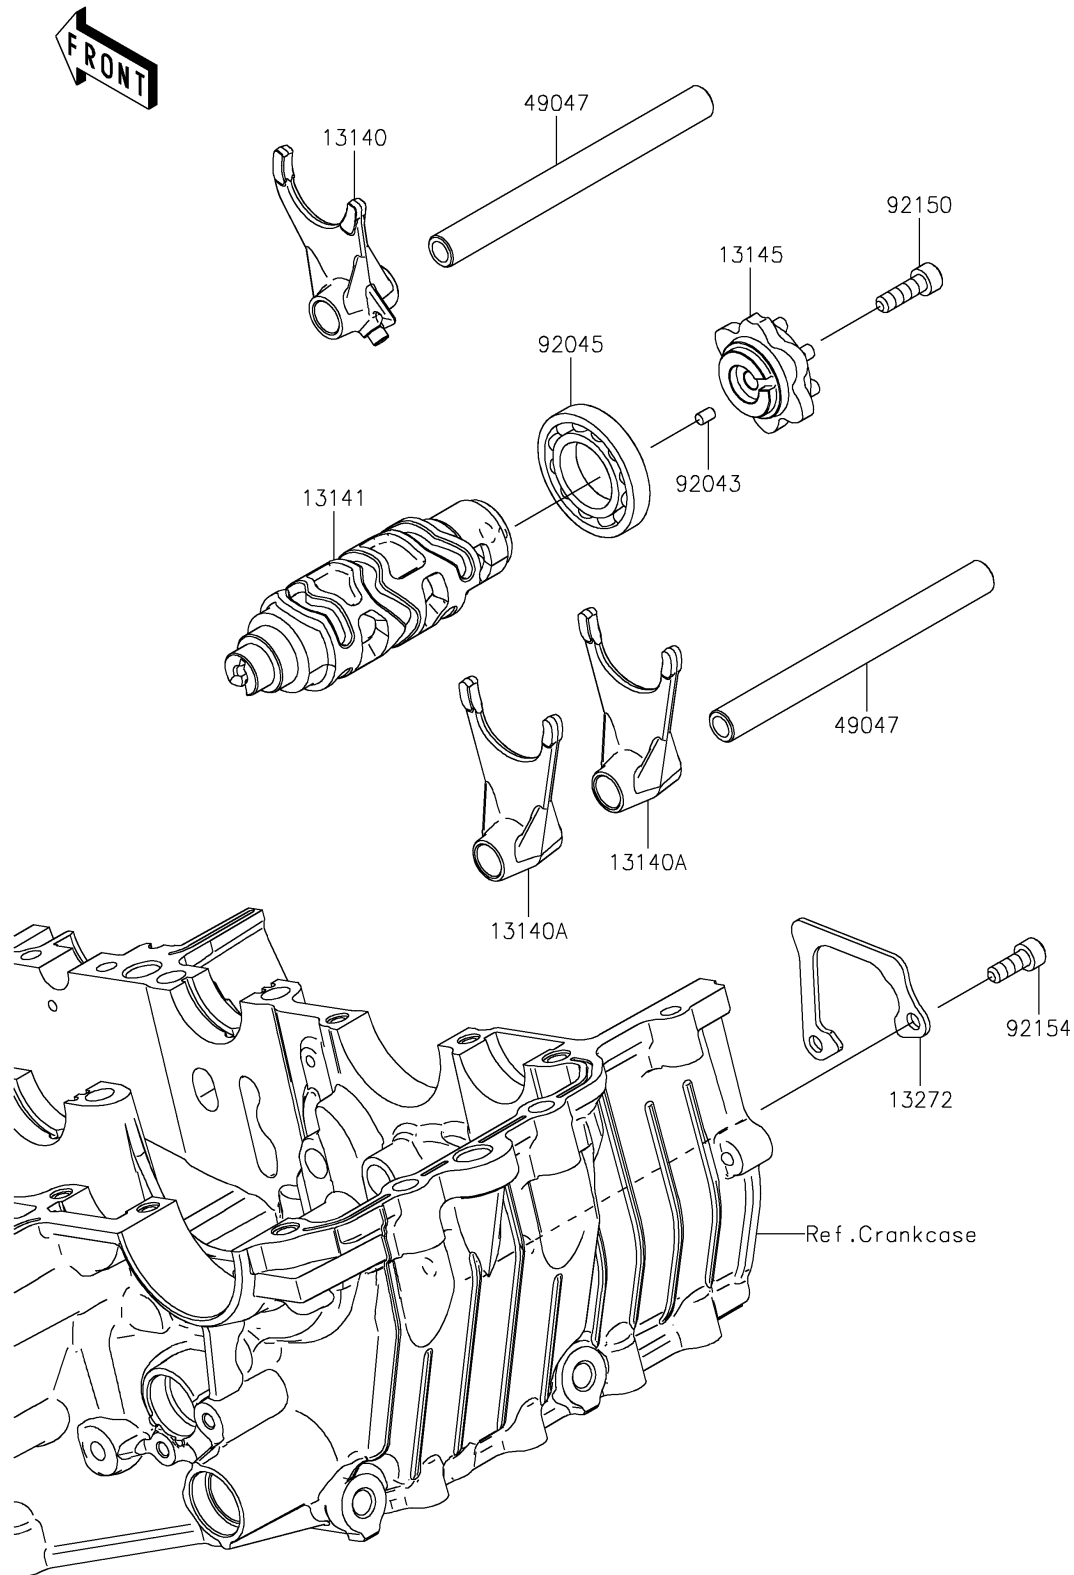

2024 Z500 ABS

PARTS DIAGRAM

Gear Change Drum/Shift Fork(s)

E1362

2024 Z500 ABS

PARTS LIST

Gear Change Drum/Shift Fork(s)

ITEM NAME

PART NUMBER

QUANTITY
