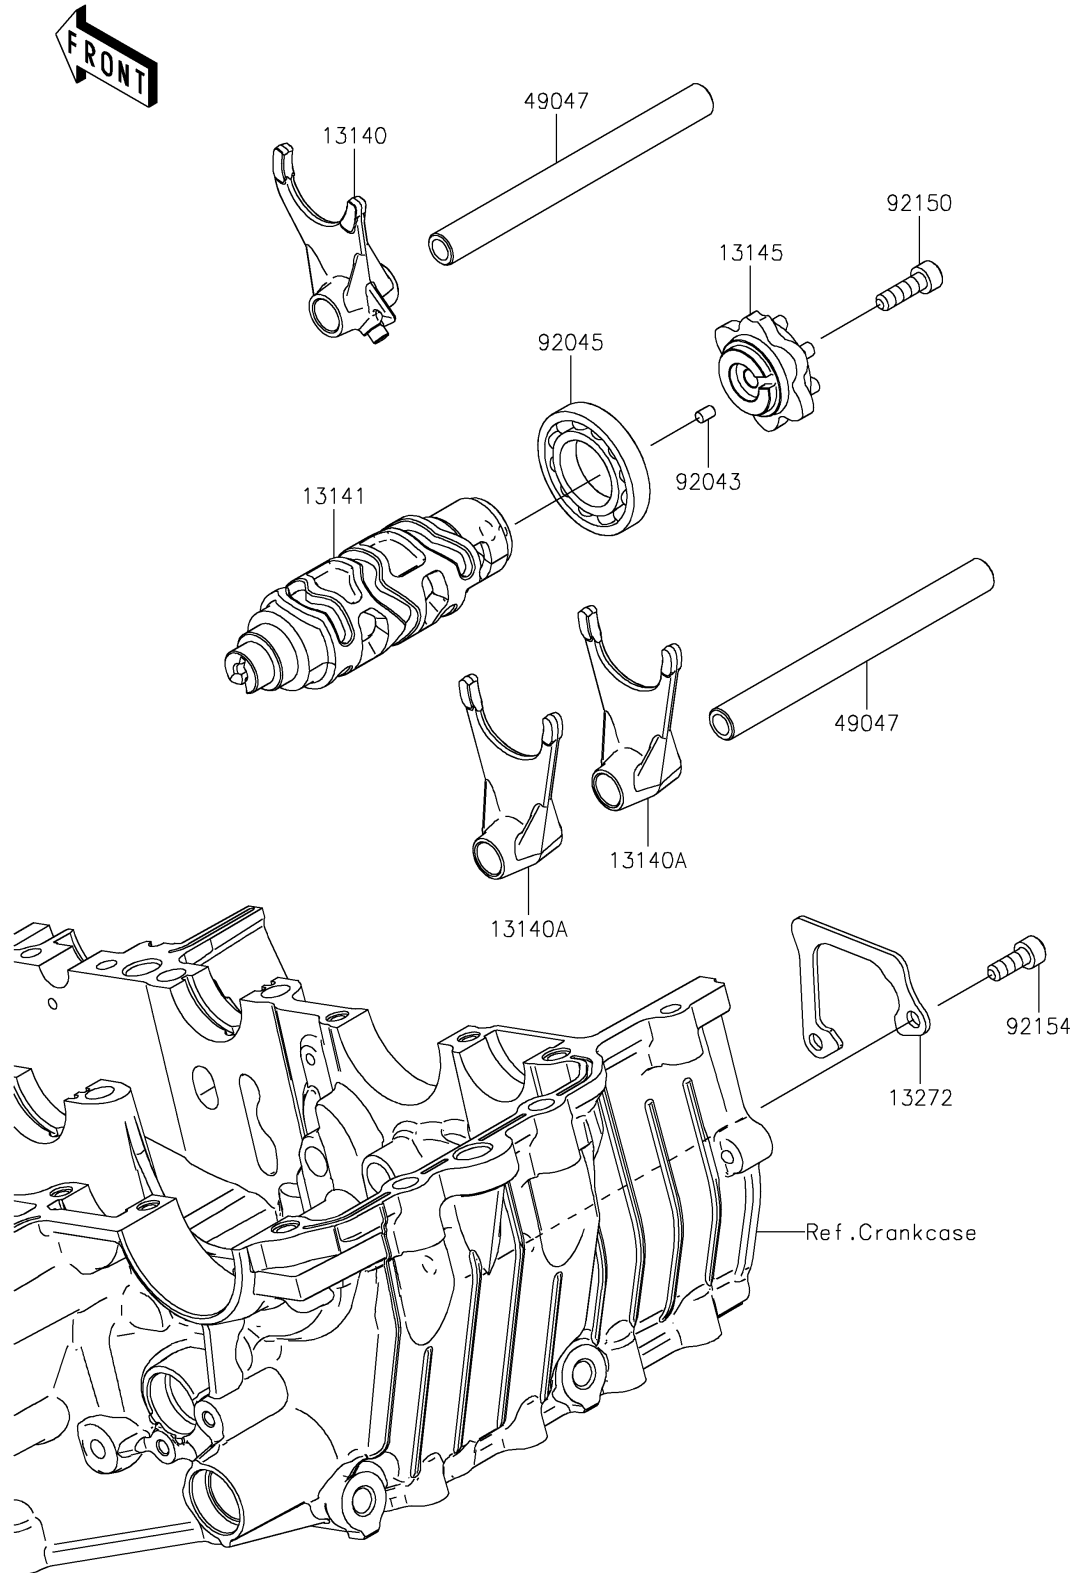

2024 Z500

PARTS DIAGRAM

Gear Change Drum/Shift Fork(s)

E1362

2024 Z500

PARTS LIST

Gear Change Drum/Shift Fork(s)

ITEM NAME

PART NUMBER

QUANTITY
