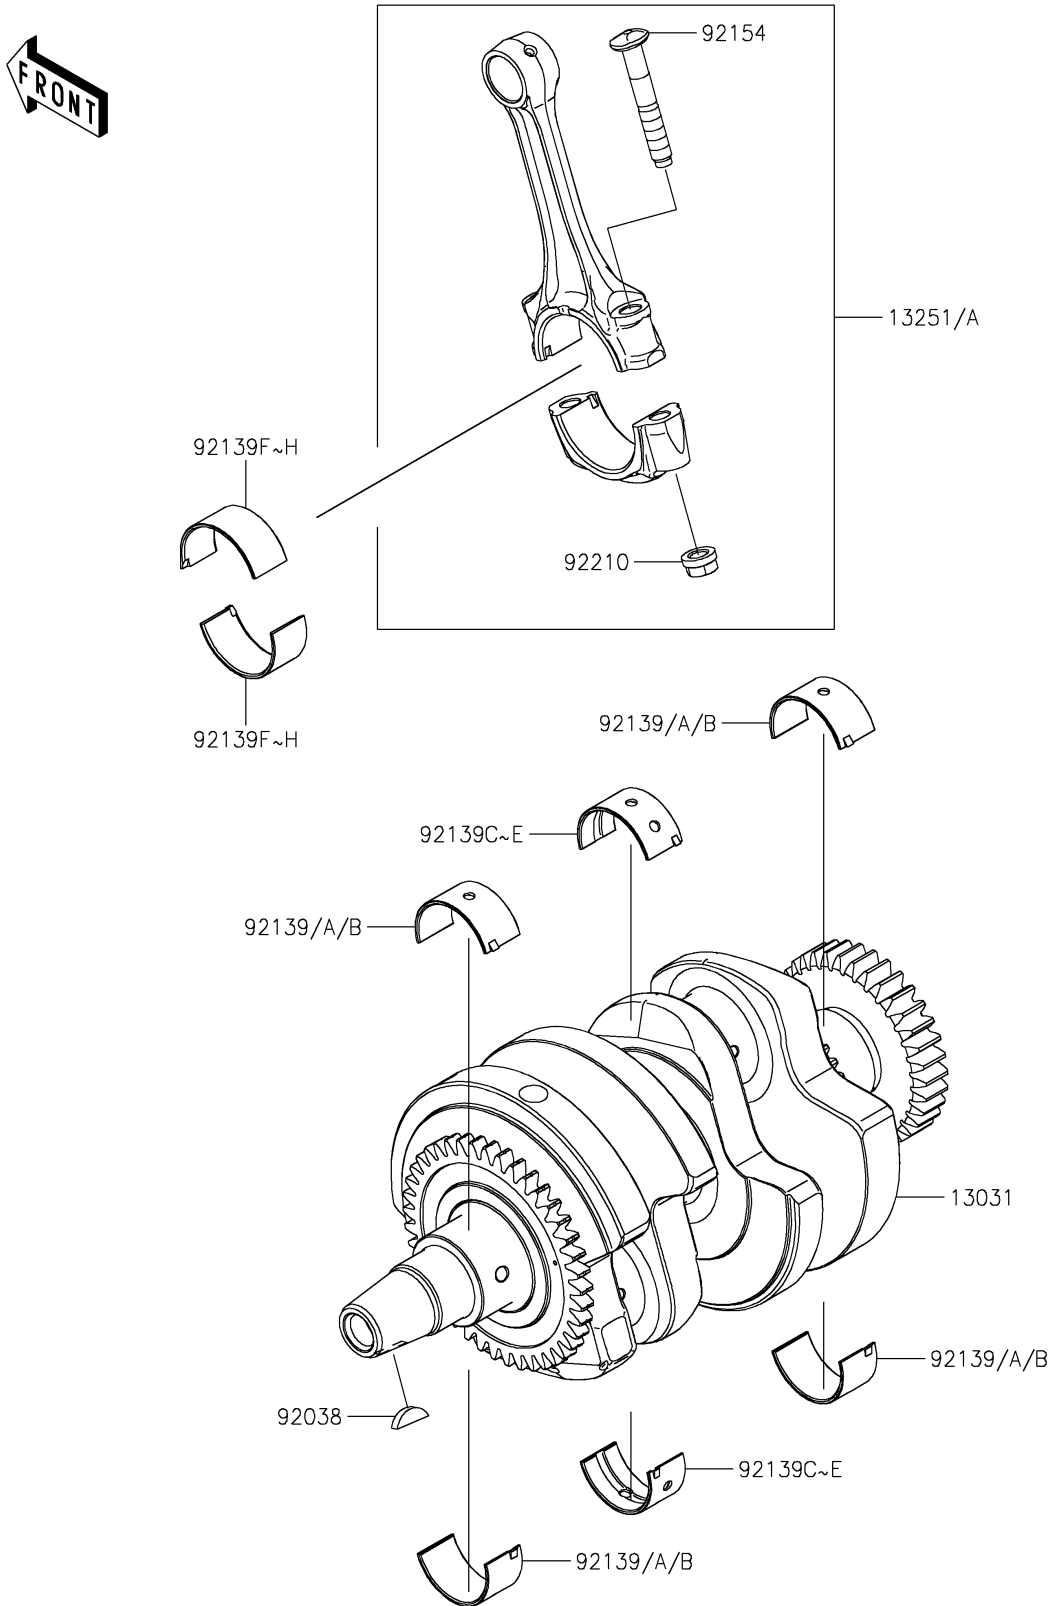

2025 Z500 ABS

PARTS DIAGRAM

Crankshaft

E1321

2025 Z500 ABS

PARTS LIST

Crankshaft

Kawasaki

Let the Good Times Roll®

ITEM NAME

PART NUMBER

QUANTITY
