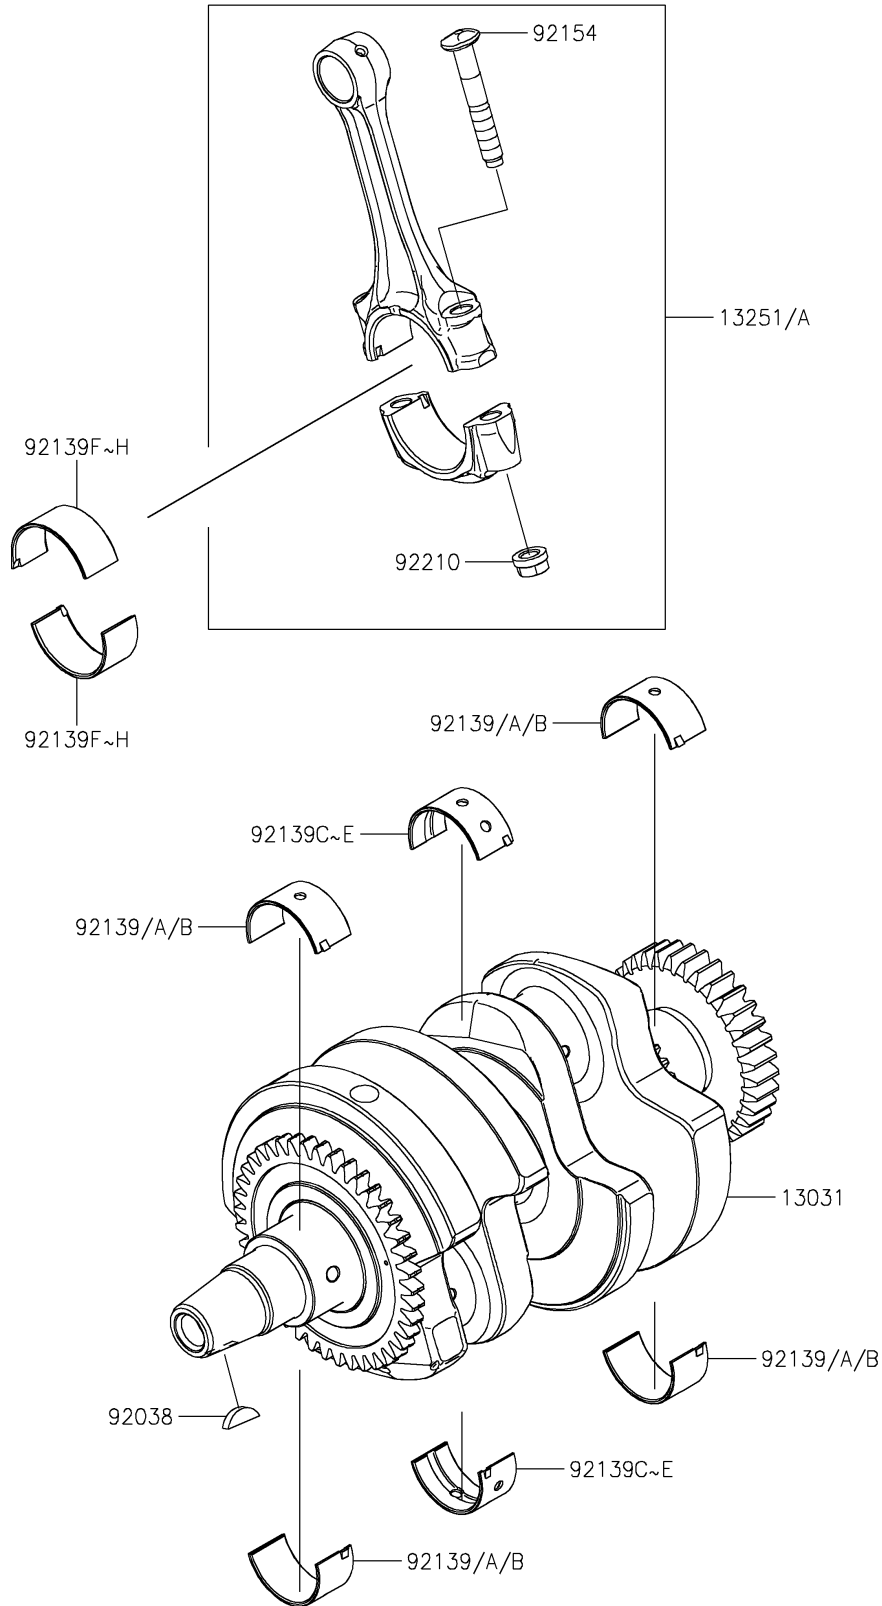

2024 Z500

PARTS DIAGRAM

Crankshaft

E1321

2024 Z500

PARTS LIST

Crankshaft

Kawasaki

Let the Good Times Roll®

ITEM NAME	PART NUMBER	QUANTITY
CRANKSHAFT-COMP (Ref # 13031)	13031-1560	1
ROD-ASSY-CONNECTING,G (Ref # 13251)	13251-0757-GG	2
ROD-ASSY-CONNECTING,H (Ref # 13251A)	13251-0757-HH	AR
KEY,WOODRUFF (Ref # 92038)	92038-001	1
BUSHING,CRANK #1,BLUE (Ref # 92139)	92139-1200	AR
BUSHING,CRANK #1,BLACK (Ref # 92139A)	92139-1201	4
BUSHING,CRANK #1,BROWN (Ref # 92139B)	92139-1202	AR
BUSHING,CRANK #2,BLUE (Ref # 92139C)	92139-1203	AR
BUSHING,CRANK #2,BLACK (Ref # 92139D)	92139-1204	2
BUSHING,CRANK #2,BROWN (Ref # 92139E)	92139-1205	AR
BUSHING,CONNECTING ROD,BLUE (Ref # 92139F)	92139-1219	AR
BUSHING,CONNECTING ROD,BLACK (Ref # 92139G)	92139-1220	4
BUSHING,CONNECTING ROD,BROWN (Ref # 92139H)	92139-1221	AR
BOLT,7MM (Ref # 92154)	92154-7075	4
NUT,CONNECTING ROD,7MM (Ref # 92210)	92210-0384	4