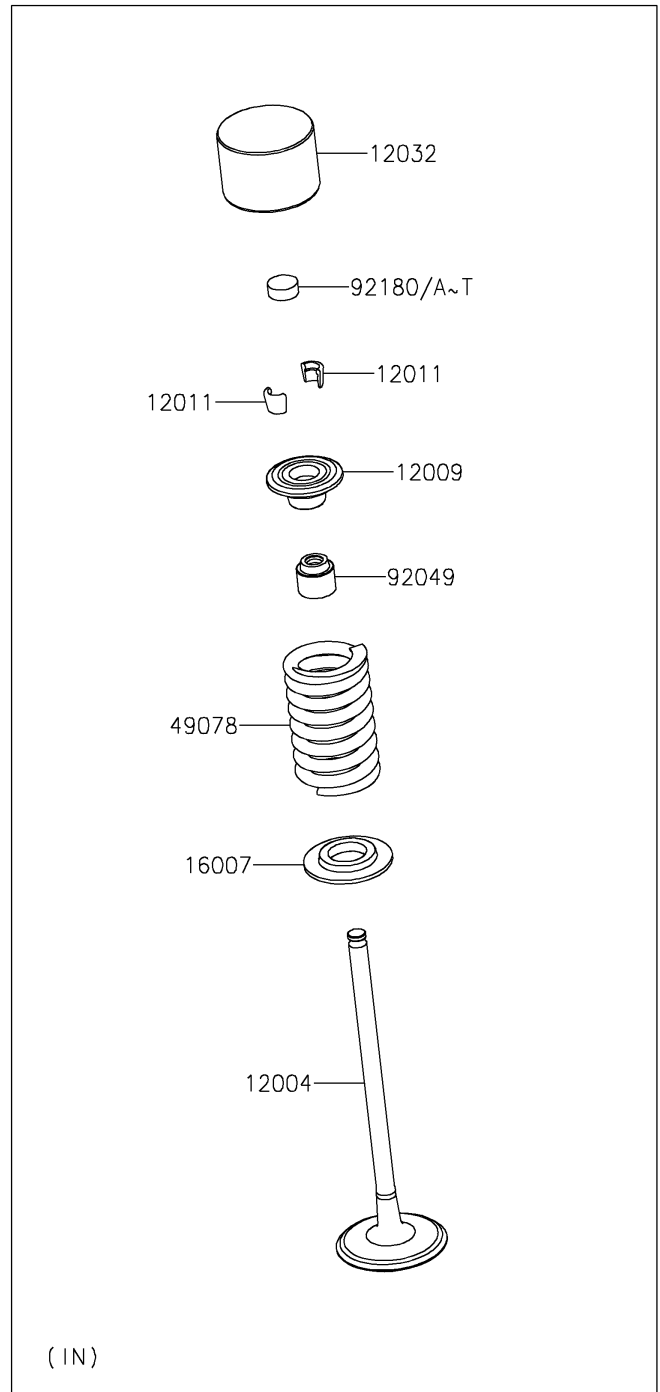

2026 Z500

PARTS DIAGRAM

Valve(s)

E1210

2026 Z500

PARTS LIST

Valve(s)

Kawasaki

Let the Good Times Roll®

ITEM NAME

PART NUMBER

QUANTITY
