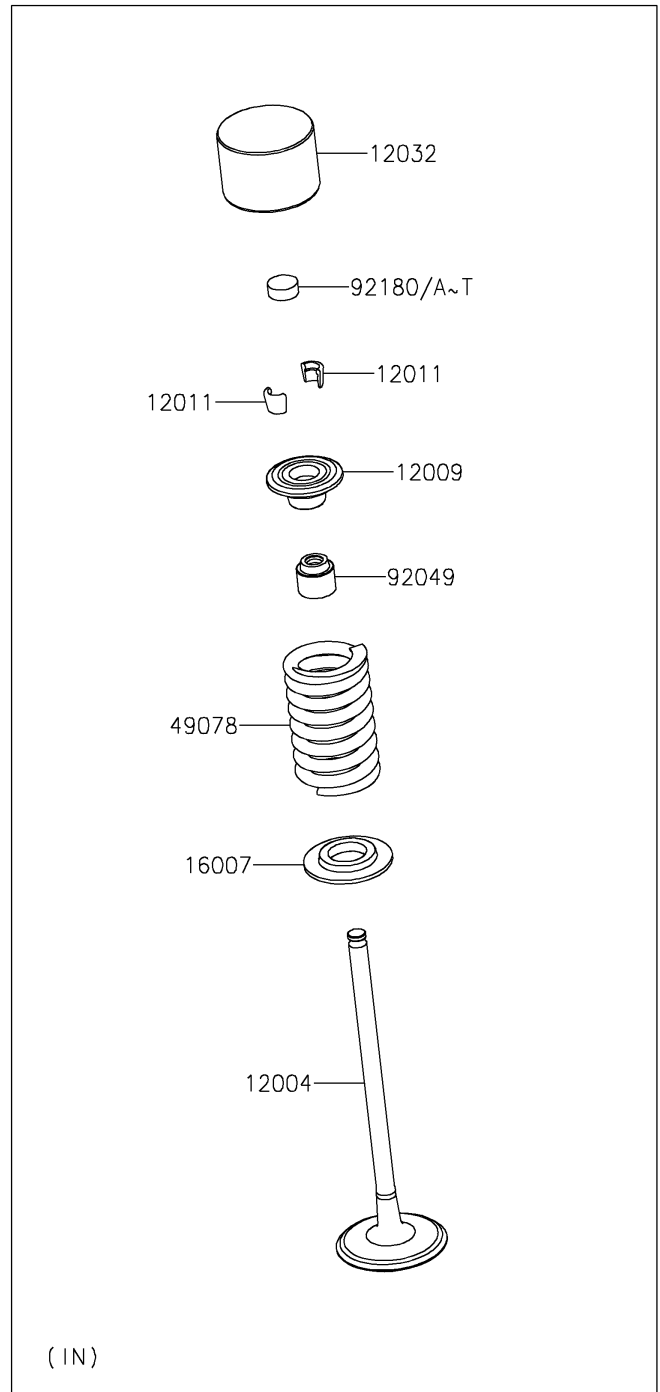

2026 Z500 ABS

PARTS DIAGRAM

Valve(s)

E1210

2026 Z500 ABS

PARTS LIST

Valve(s)

ITEM NAME

PART NUMBER

QUANTITY
