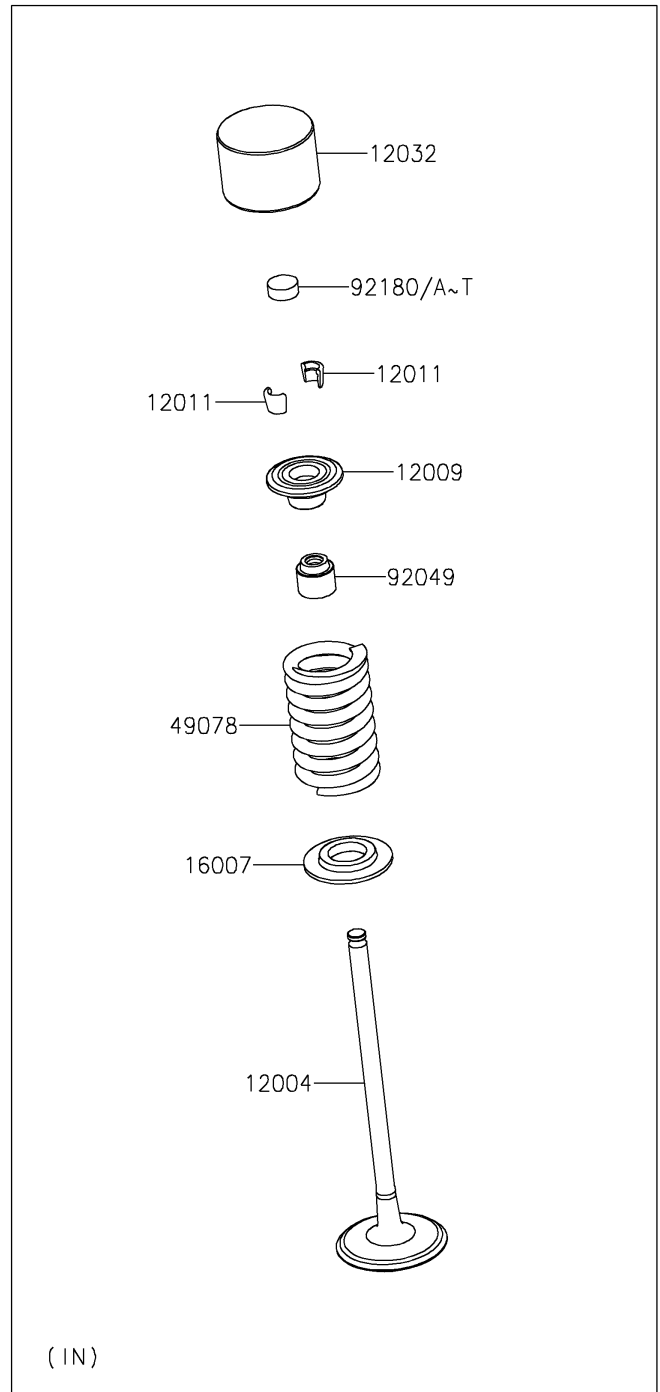

2024 Z500

PARTS DIAGRAM

Valve(s)

E1210

2024 Z500

PARTS LIST

Valve(s)

ITEM NAME

PART NUMBER

QUANTITY
