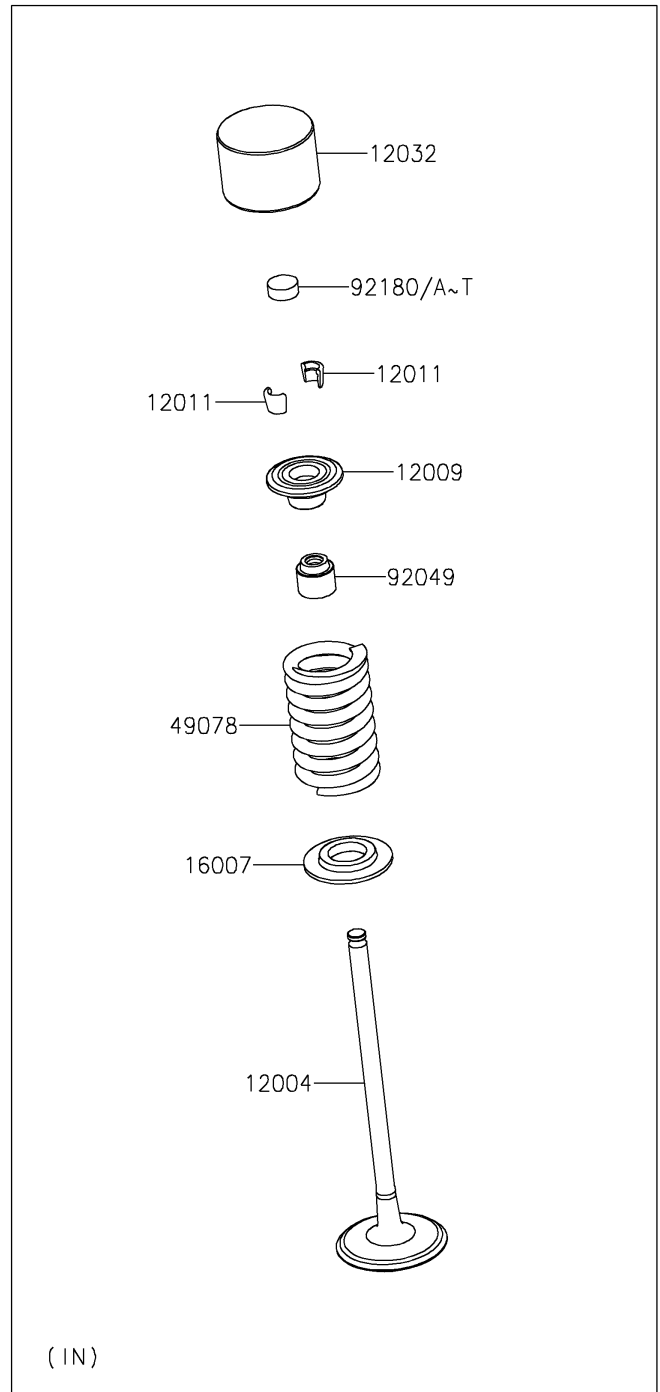

2024 Z500 ABS

PARTS DIAGRAM

Valve(s)

E1210

2024 Z500 ABS

PARTS LIST

Valve(s)

ITEM NAME

PART NUMBER

QUANTITY
