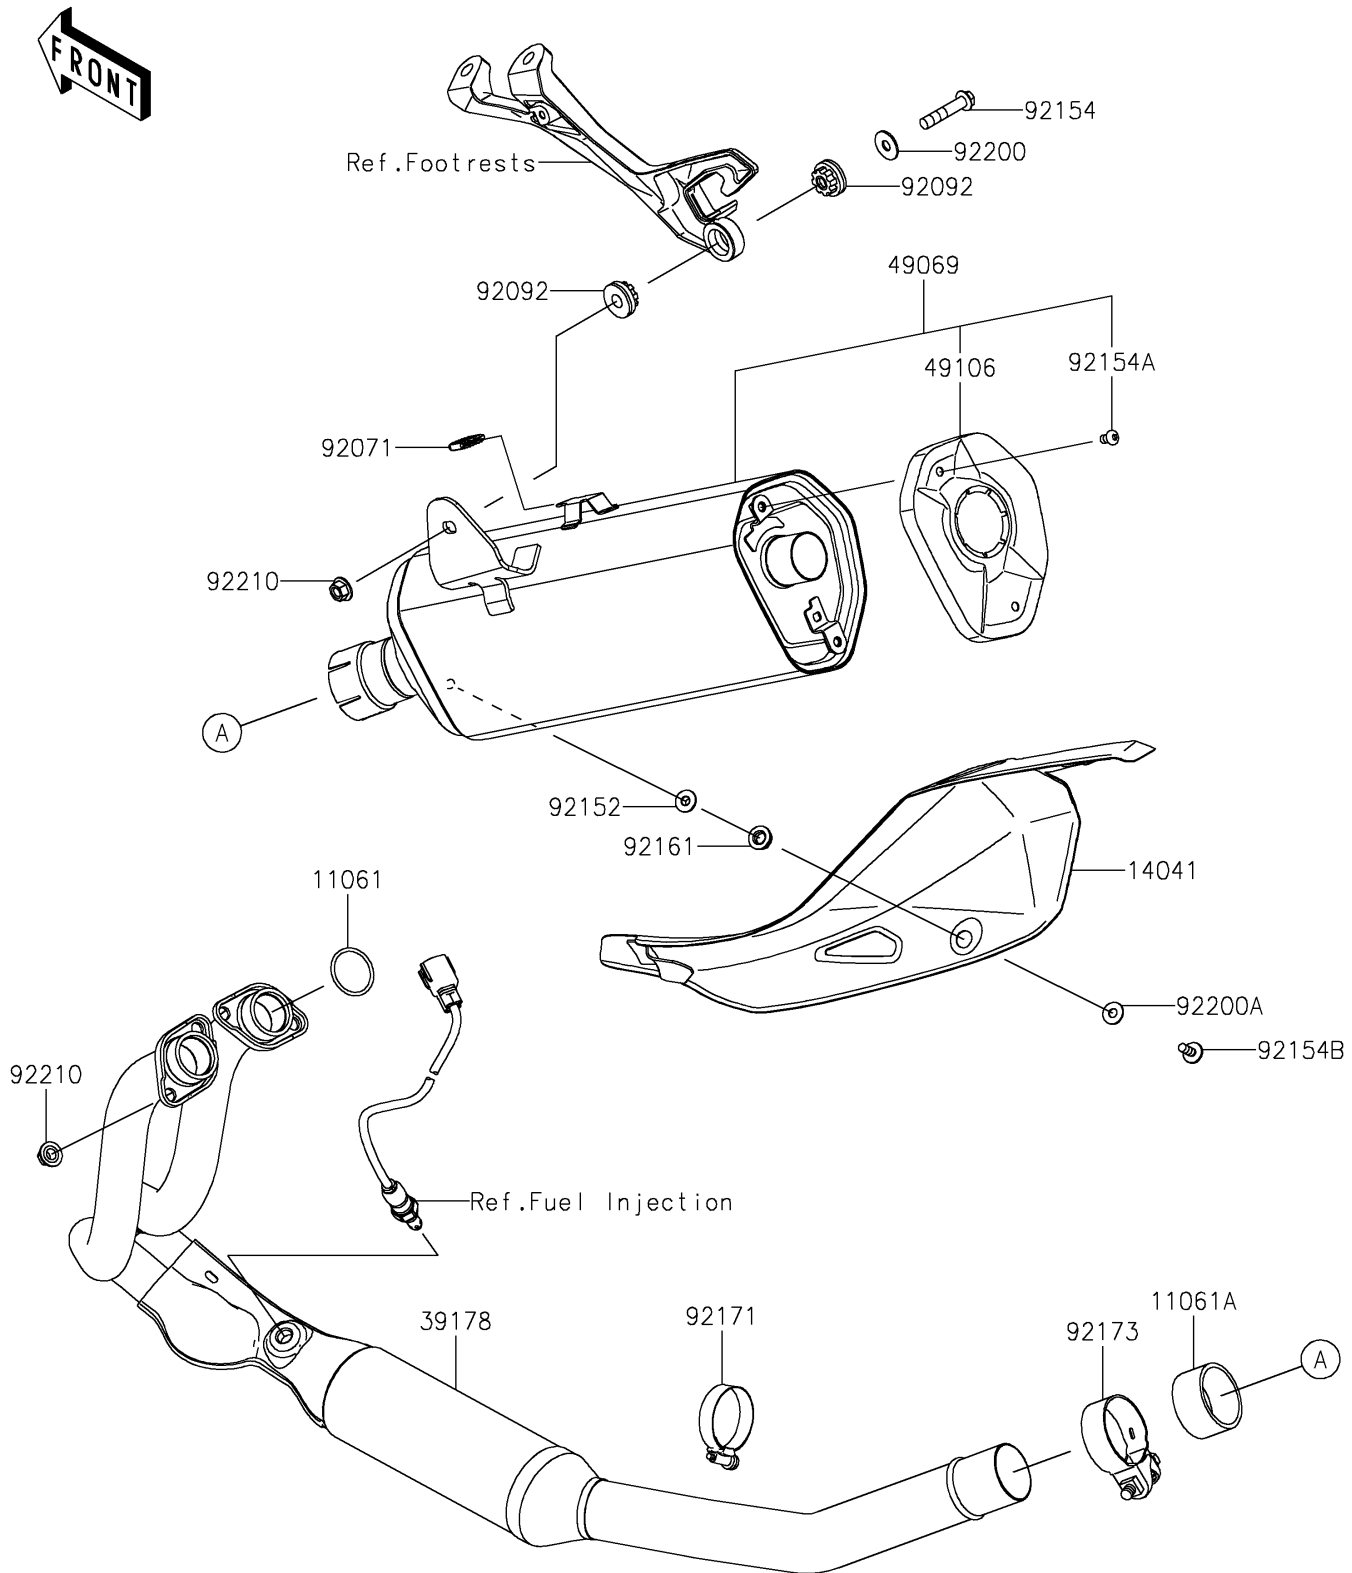

2026 Z500 ABS

PARTS DIAGRAM

Muffler(s)

E1140

2026 Z500 ABS

PARTS LIST

Muffler(s)

ITEM NAME	PART NUMBER	QUANTITY
GASKET,EXHAUST PIPE (Ref # 11061)	11061-1249	2
GASKET,EXHAUST PIPE CONNECTING (Ref # 11061A)	11061-1266	1
COVER-COMP,MUFFLER (Ref # 14041)	14041-0630	1
MANIFOLD-COMP-EXHAUST (Ref # 39178)	39178-0473	1
MUFFLER-ASSY (Ref # 49069)	49069-0913	1
COVER-MUFFLER (Ref # 49106)	49106-0872	1
GROMMET (Ref # 92071)	92071-0786	1
BUSHING-RUBBER (Ref # 92092)	92092-0044	2
COLLAR (Ref # 92152)	92152-3804	1
BOLT,FLANGED,8X40 (Ref # 92154)	92154-4399	1
BOLT,SOCKET,6X10 (Ref # 92154A)	92154-7250	2
BOLT,SOCKET,6X16 (Ref # 92154B)	92154-7454	1
DAMPER (Ref # 92161)	92161-2534	1
CLAMP (Ref # 92171)	92171-0058	1
CLAMP (Ref # 92173)	92173-1931	1
WASHER,8.0X22.0X1.5 (Ref # 92200)	92200-0174	1
WASHER (Ref # 92200A)	92200-2636	1
NUT,8MM (Ref # 92210)	92210-1114	5