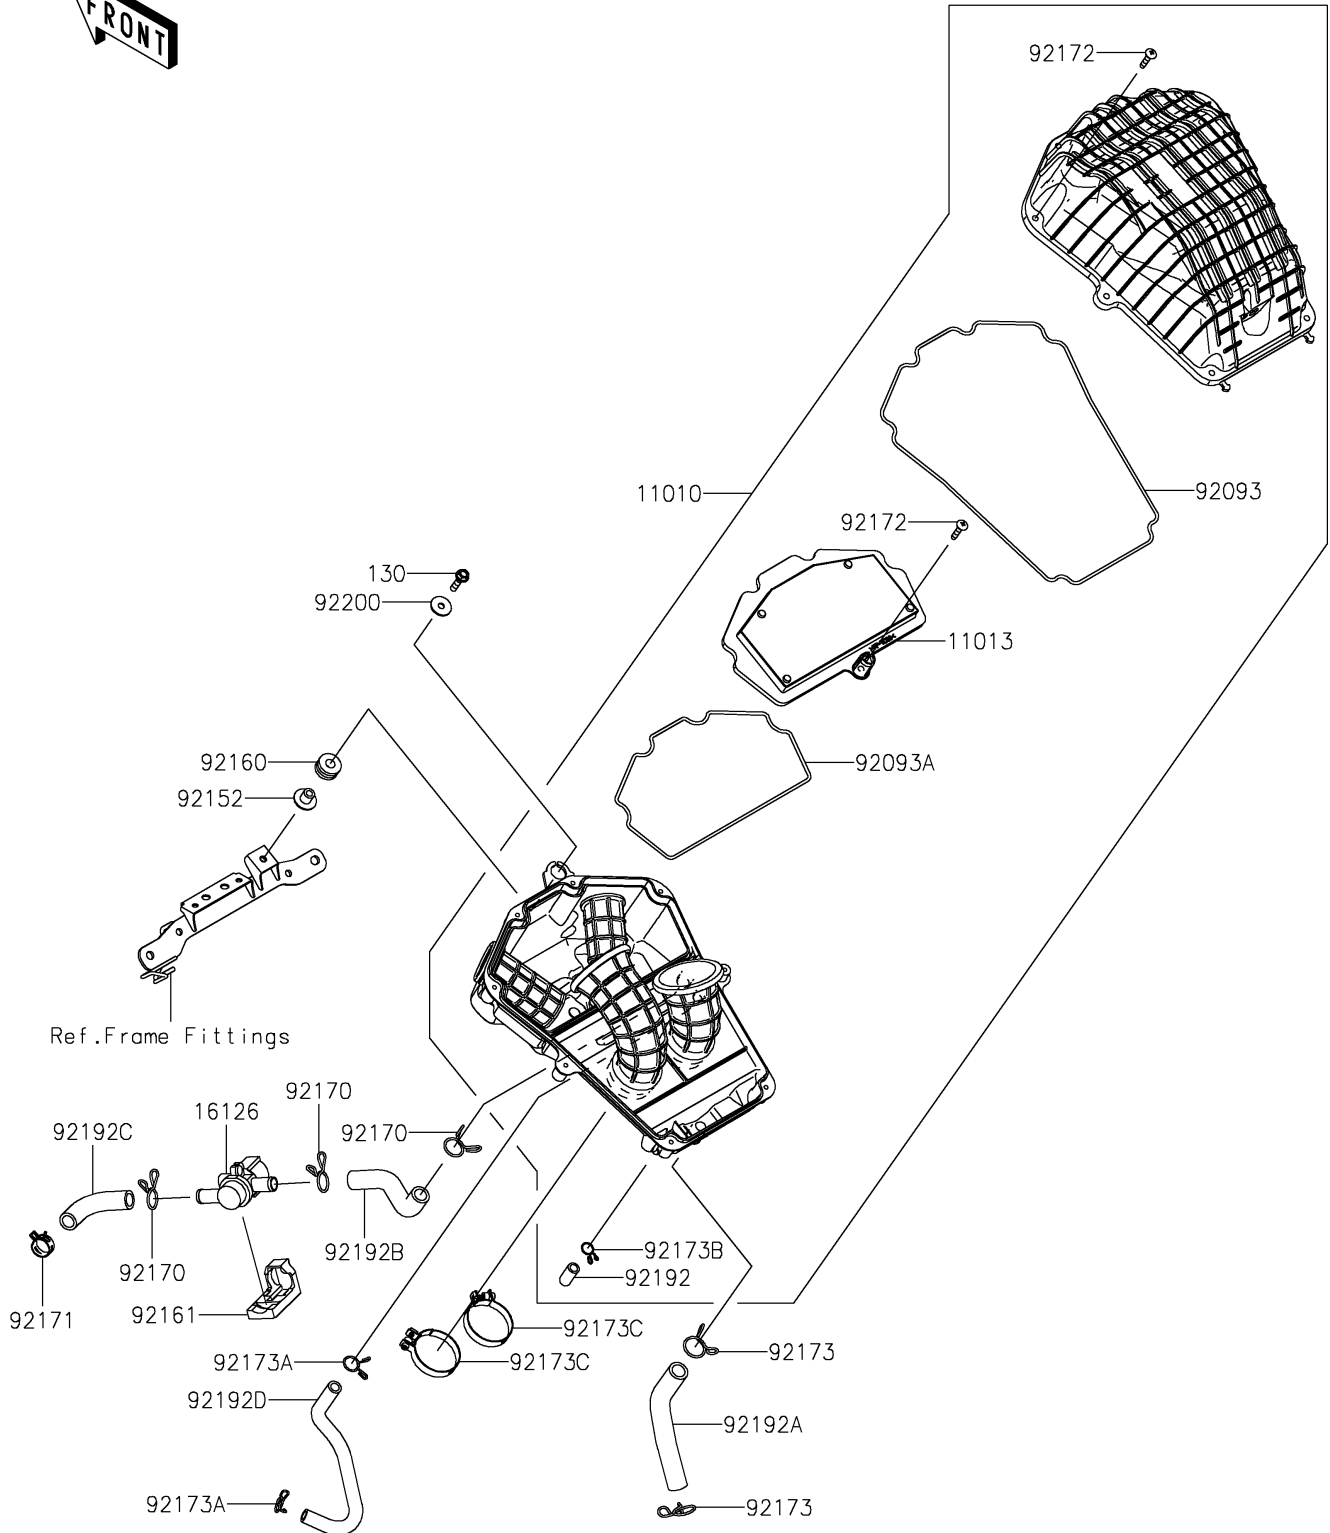

2024 Z500

PARTS DIAGRAM

Air Cleaner

E1130

2024 Z500

PARTS LIST

Air Cleaner

ITEM NAME

PART NUMBER

QUANTITY
