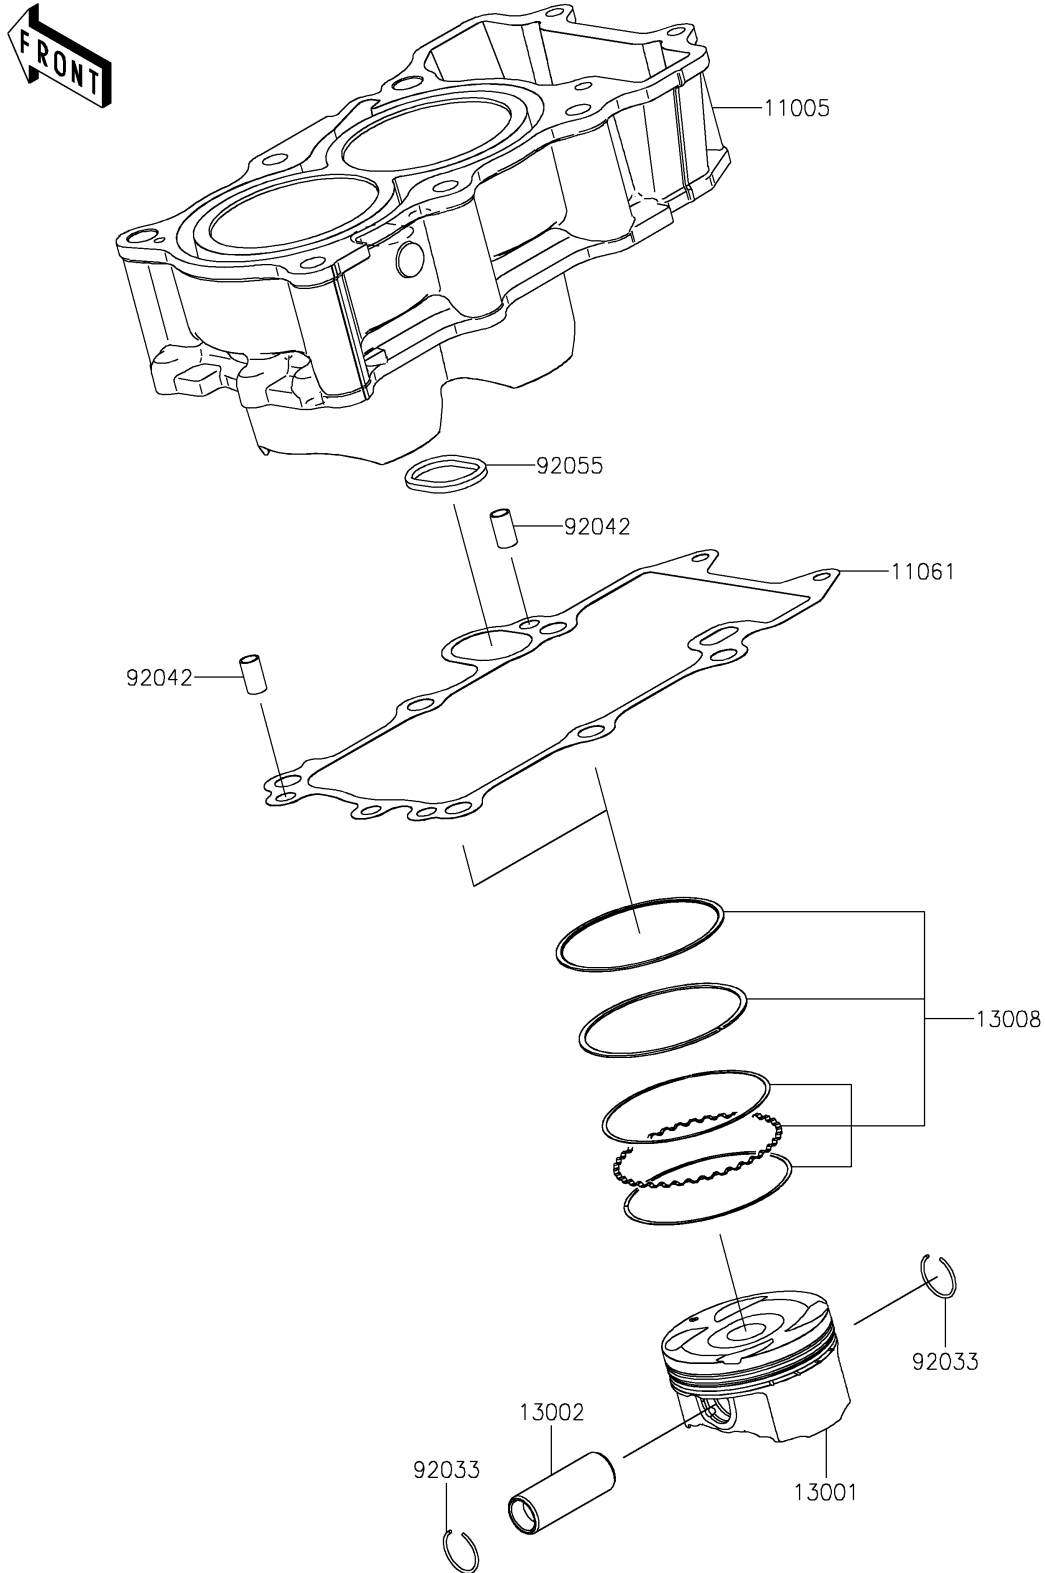

2024 Z500

PARTS DIAGRAM

Cylinder/Piston(s)

E1120

2024 Z500

PARTS LIST

Cylinder/Piston(s)

ITEM NAME	PART NUMBER	QUANTITY
CYLINDER-ENGINE (Ref # 11005)	11005-0740	1
GASKET,CYLINDER BASE (Ref # 11061)	11061-1458	1
PISTON-ENGINE (Ref # 13001)	13001-0853	2
PIN-PISTON (Ref # 13002)	13002-0050	2
RING-SET-PISTON (Ref # 13008)	13008-0603	2
RING-SNAP (Ref # 92033)	92033-1054	4
PIN,DOWEL,6.3X8X14 (Ref # 92042)	92042-007	2
RING-O (Ref # 92055)	92055-0888	1