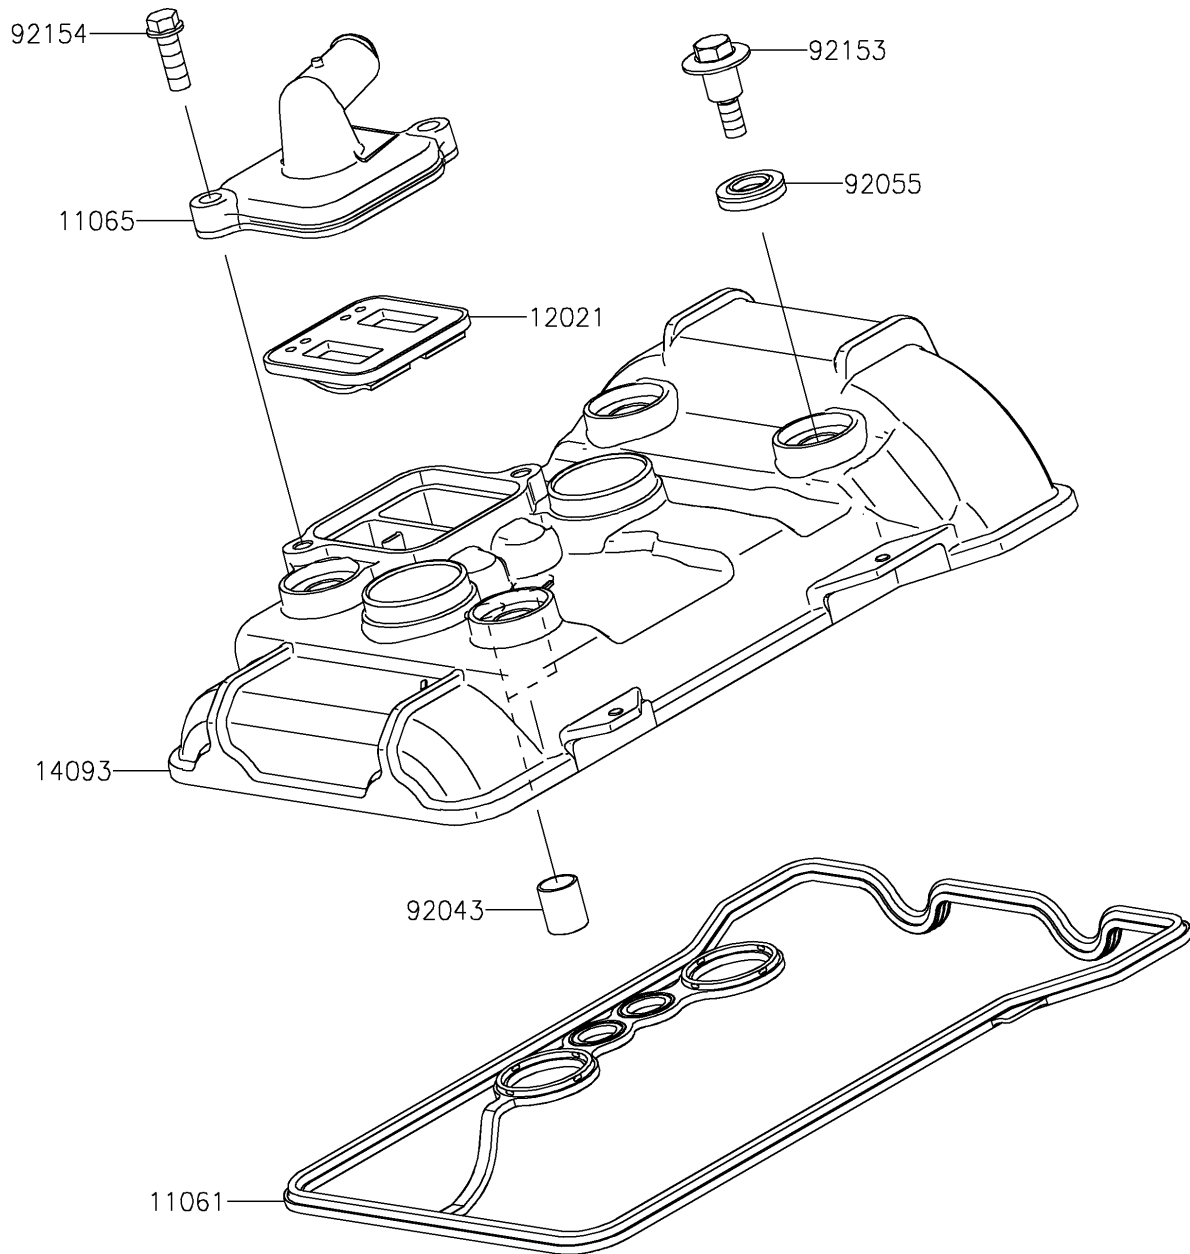

2025 Z500 ABS

PARTS DIAGRAM

Cylinder Head Cover

E1112

2025 Z500 ABS

PARTS LIST

Cylinder Head Cover

ITEM NAME

PART NUMBER

QUANTITY
