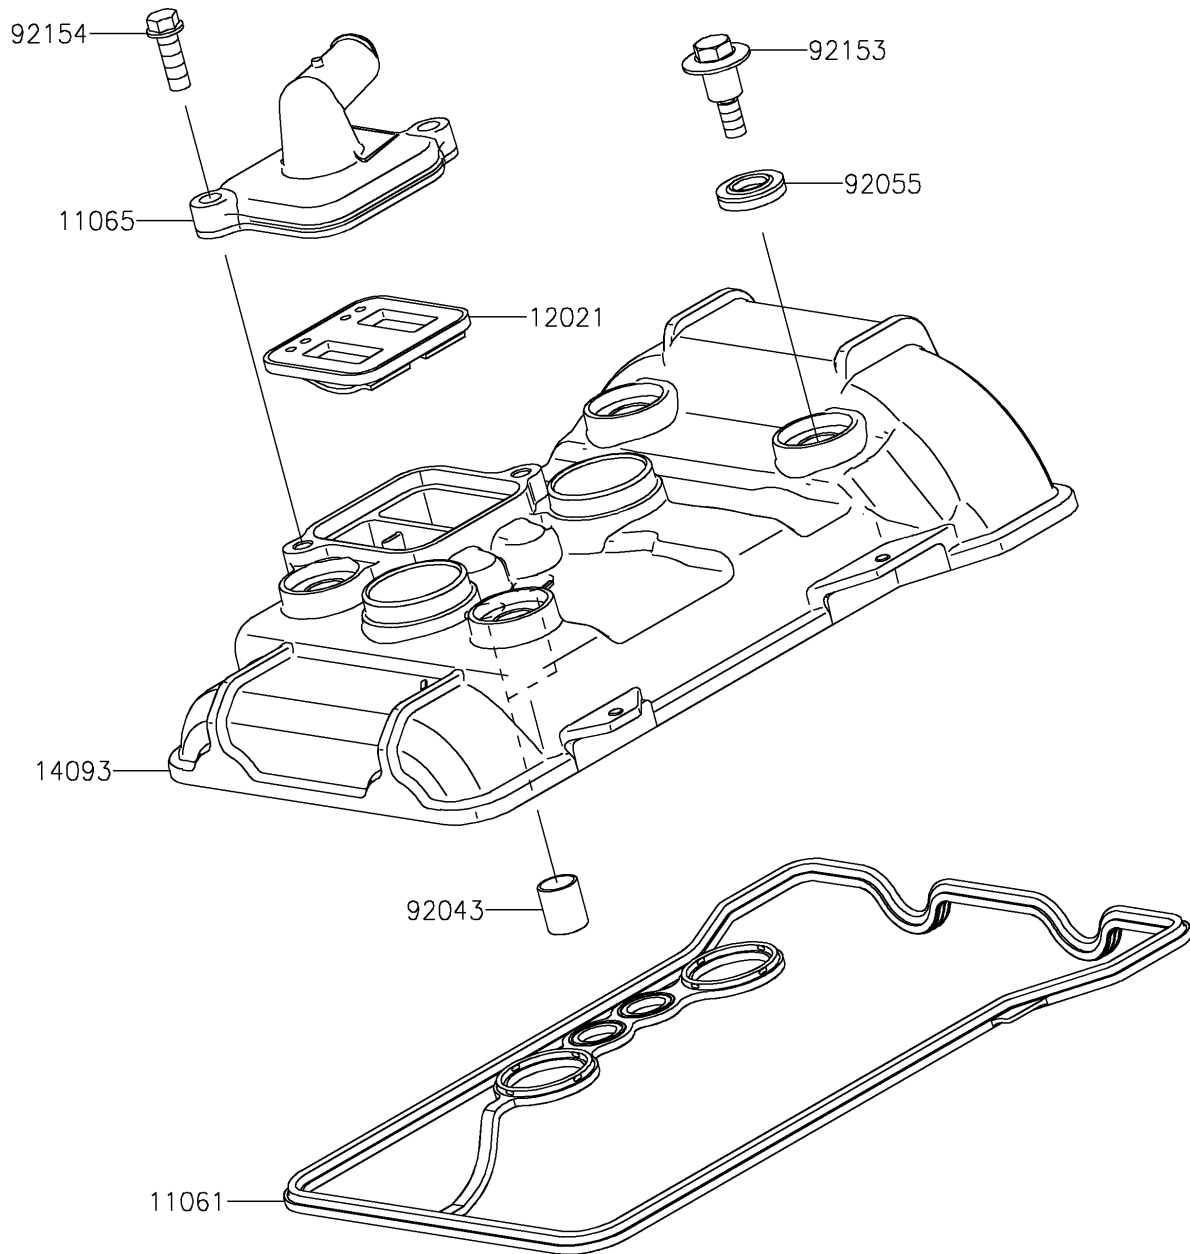

2024 Z500

PARTS DIAGRAM

Cylinder Head Cover

E1112

2024 Z500

PARTS LIST

Cylinder Head Cover

ITEM NAME

PART NUMBER

QUANTITY
