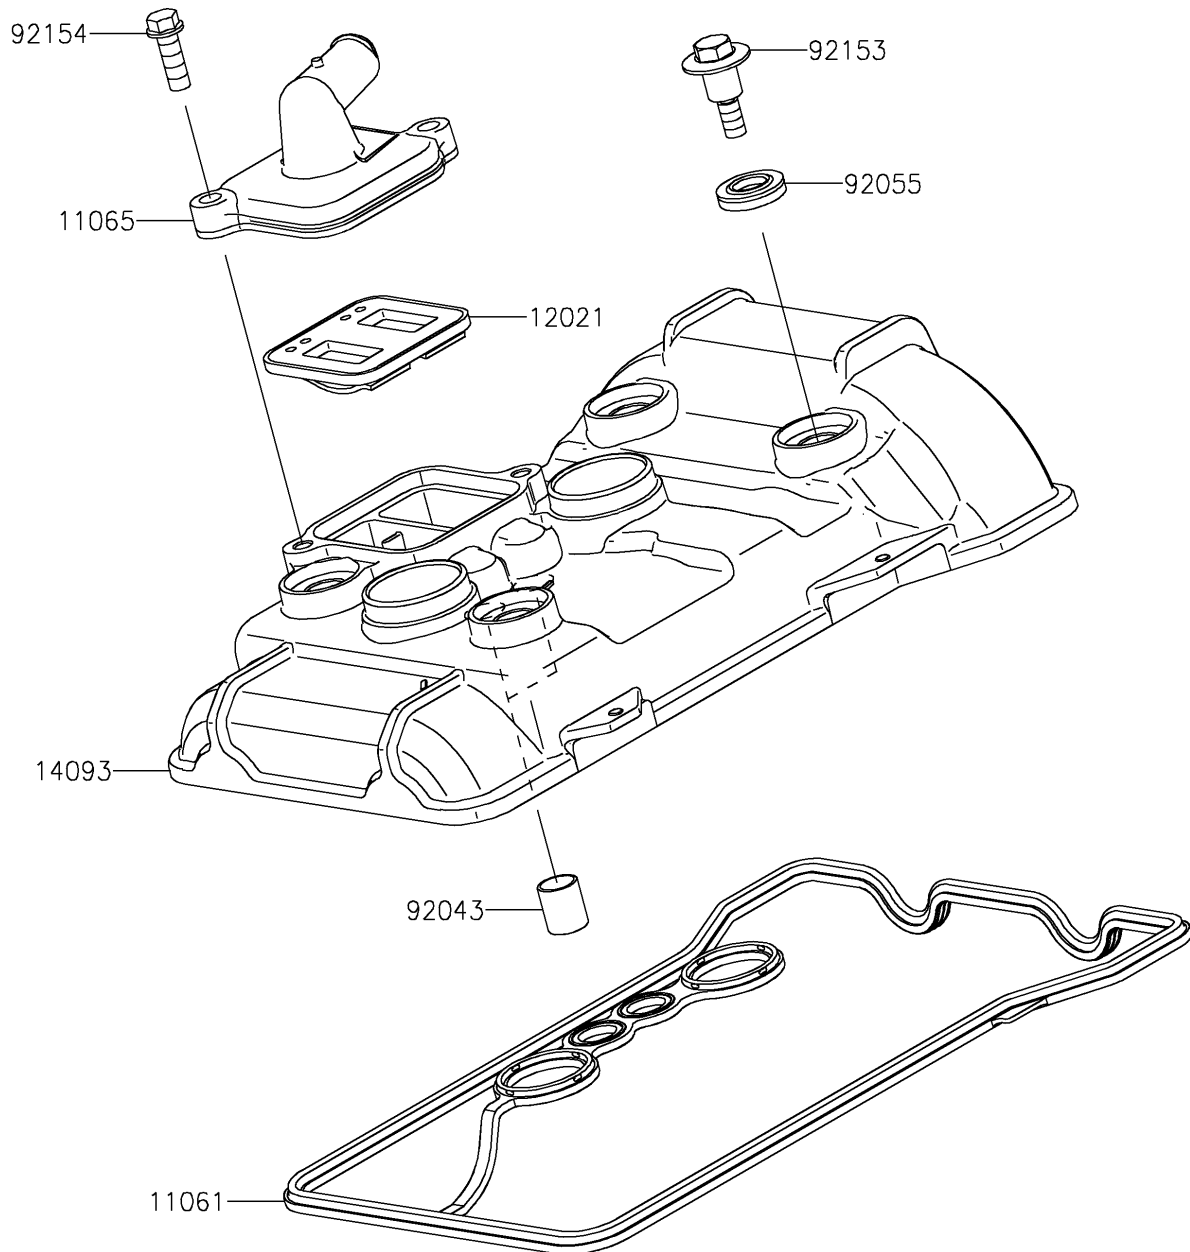

2024 Z500 ABS

PARTS DIAGRAM

Cylinder Head Cover

E1112

2024 Z500 ABS

PARTS LIST

Cylinder Head Cover

ITEM NAME

PART NUMBER

QUANTITY
