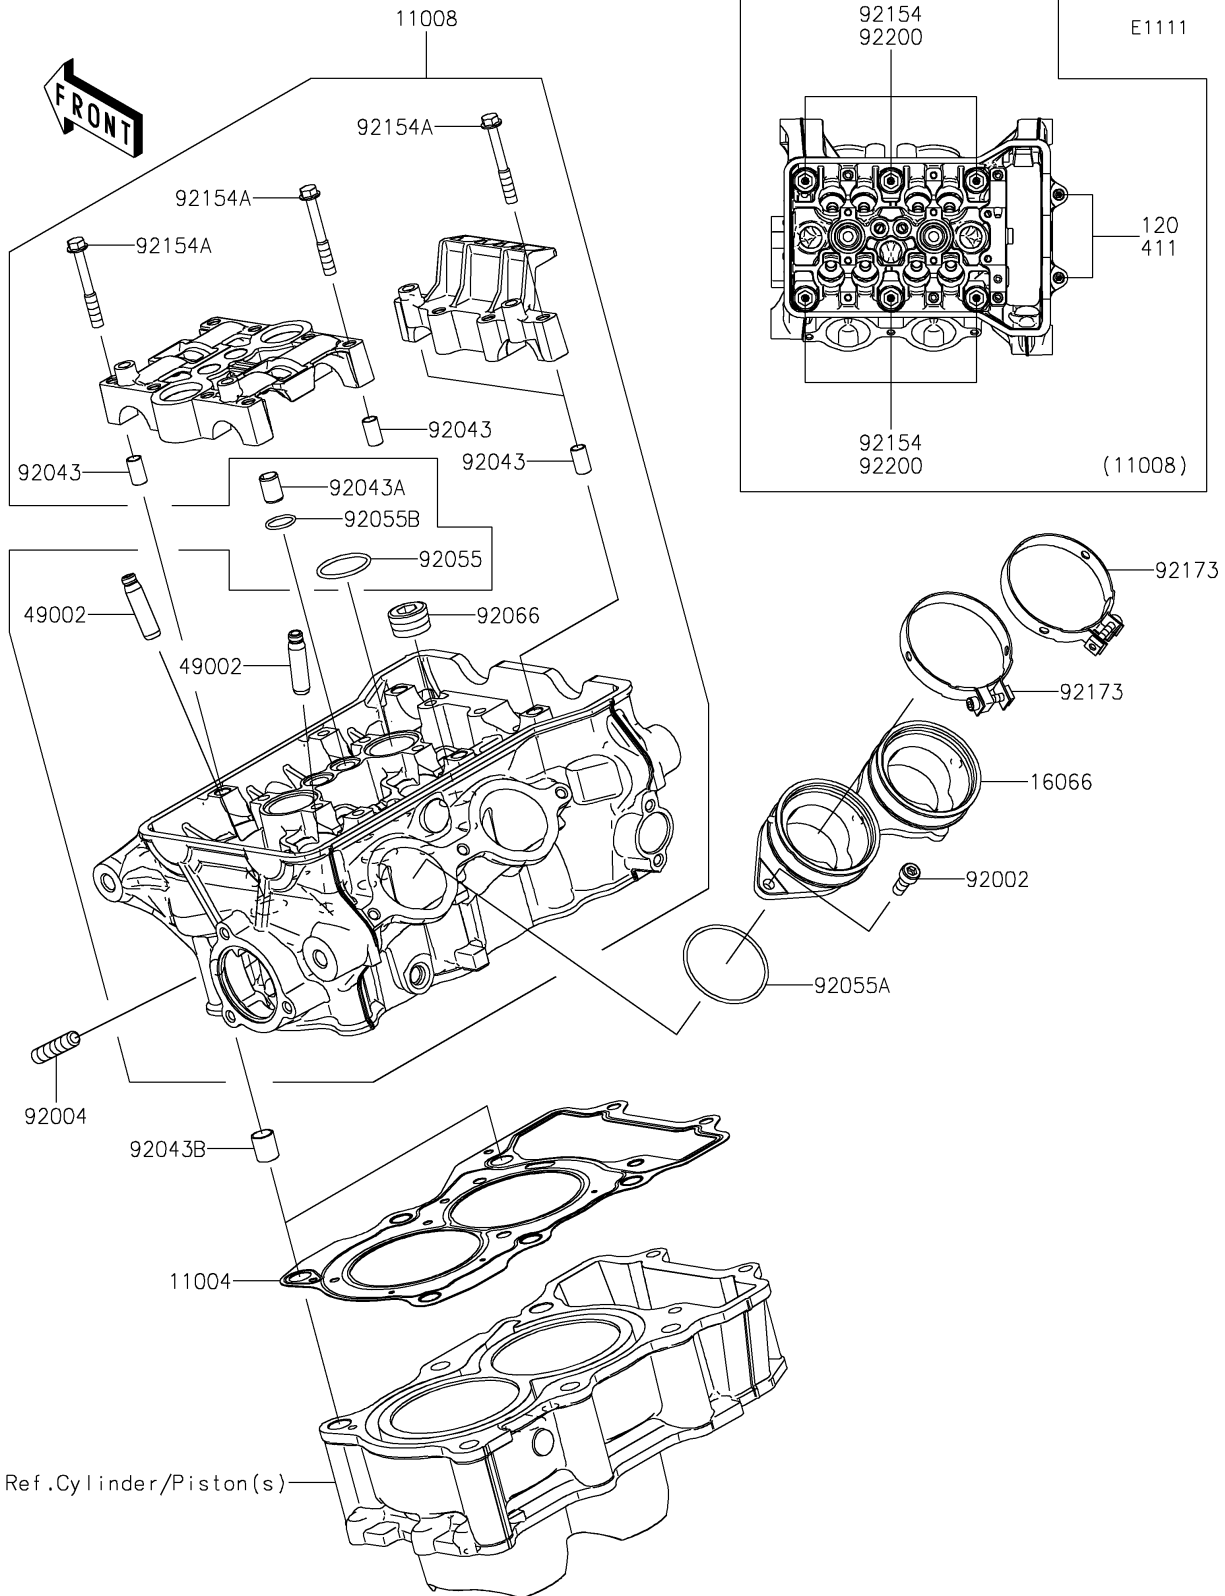

2024 Z500

PARTS DIAGRAM

Cylinder Head

2024 Z500

PARTS LIST

Cylinder Head

ITEM NAME

PART NUMBER

QUANTITY
