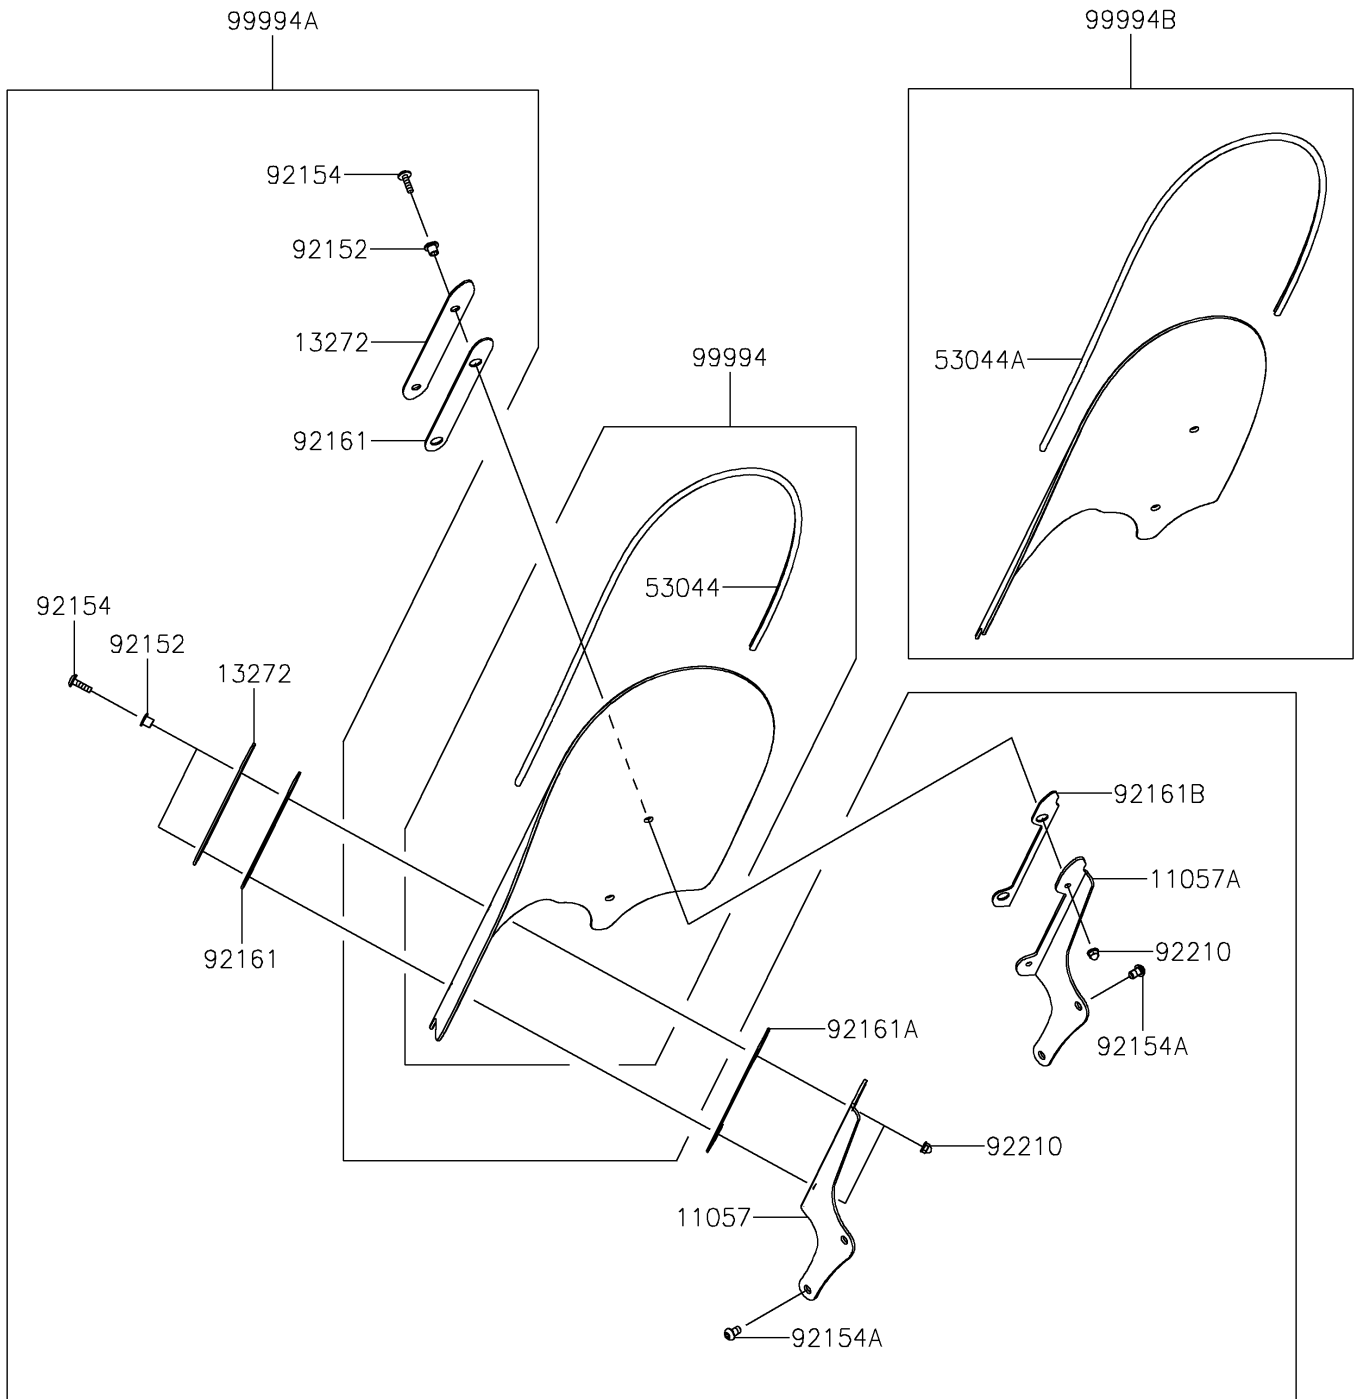

2025 Vulcan S CAFÉ

PARTS DIAGRAM

Accessory(Windshield)

F2910L

2025 Vulcan S CAFÉ

PARTS LIST

Accessory(Windshield)

ITEM NAME	PART NUMBER	QUANTITY
BRACKET,LH (Ref # 11057)	11057-0212	1
BRACKET,RH (Ref # 11057A)	11057-0213	1
PLATE (Ref # 13272)	13272-2181	2
TRIM (Ref # 53044)	53044-0606	1
TRIM,WINDSHIELD,SHORT TYPE (Ref # 53044A)	53044-1272	1
COLLAR,6.8X10X10.9 (Ref # 92152)	92152-2261	4
BOLT,SOCKET,6X22 (Ref # 92154)	92154-0787	4
BOLT,SOCKET,8X14 (Ref # 92154A)	92154-1032	4
DAMPER (Ref # 92161)	92161-1862	2
DAMPER (Ref # 92161A)	92161-1863	1
DAMPER (Ref # 92161B)	92161-1864	1
NUT,CAP,6MM (Ref # 92210)	92210-0322	4
KIT,WINDSHIELD LARGE W/O KQR (Ref # 99994)	99994-0823	1
KIT-ACCESSORY,WSHLD-BKT (Ref # 99994A)	99994-0825	1
KIT,WINDSHIELD MEDIUM W/O KQR (Ref # 99994B)	99994-0828	1