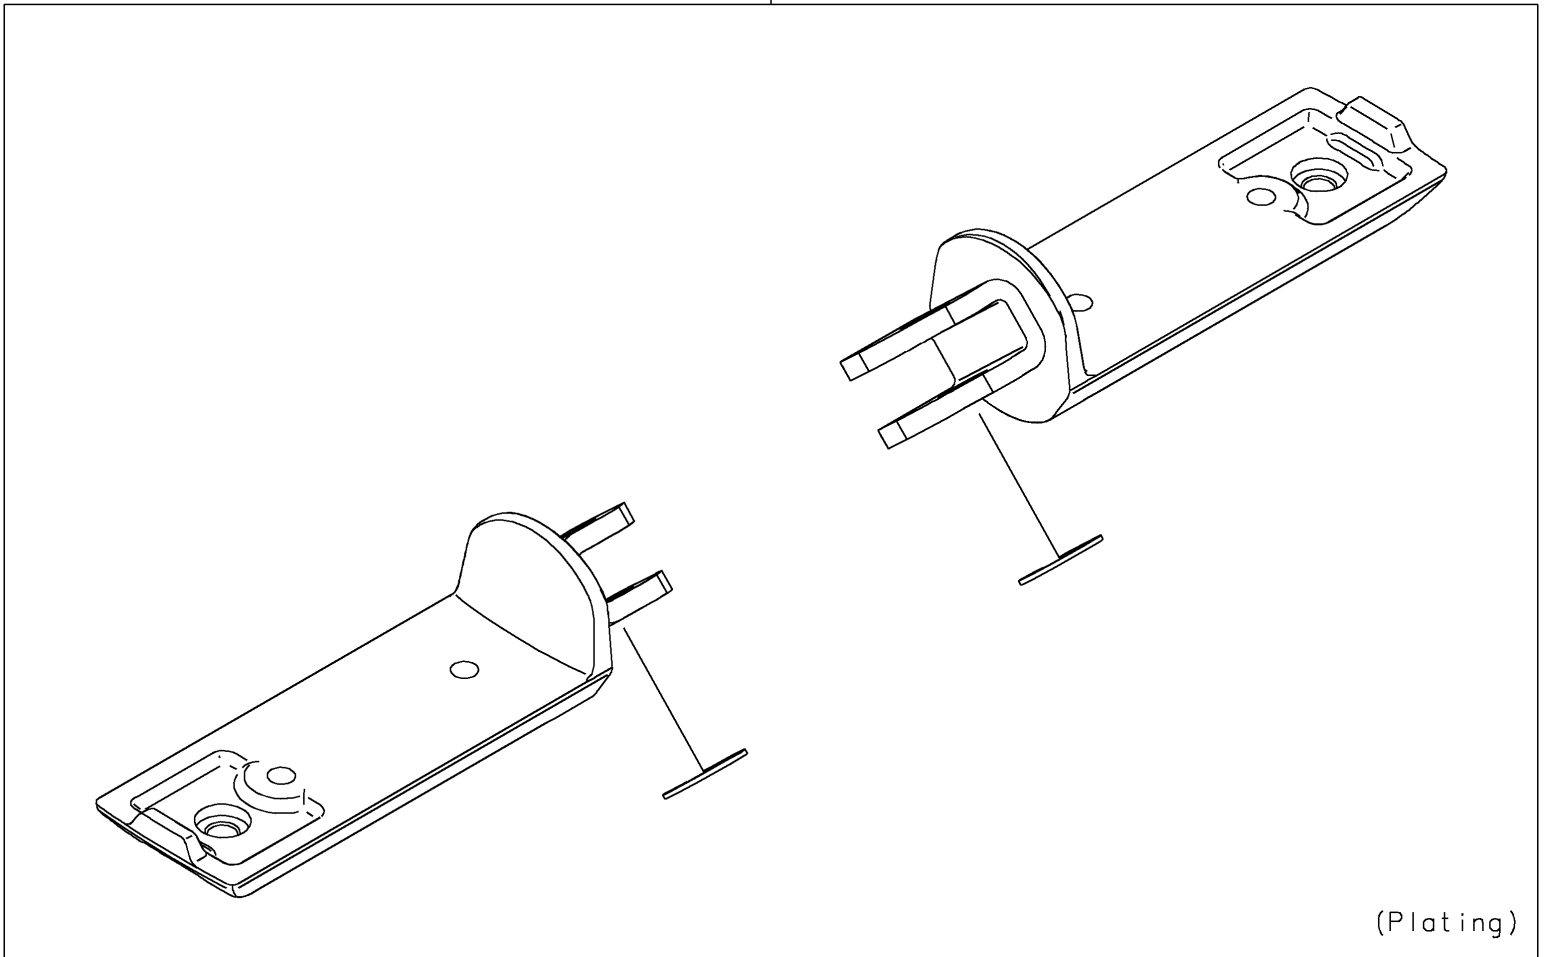

2025 Vulcan S CAFÉ

PARTS DIAGRAM

Accessory(Foot Peg)

F2910K

99994

(Plating)

2025 Vulcan S CAFÉ

PARTS LIST

Accessory(Foot Peg)

ITEM NAME	PART NUMBER	QUANTITY
KIT.,FOOT PEG (Ref # 99994)	99994-0542	1