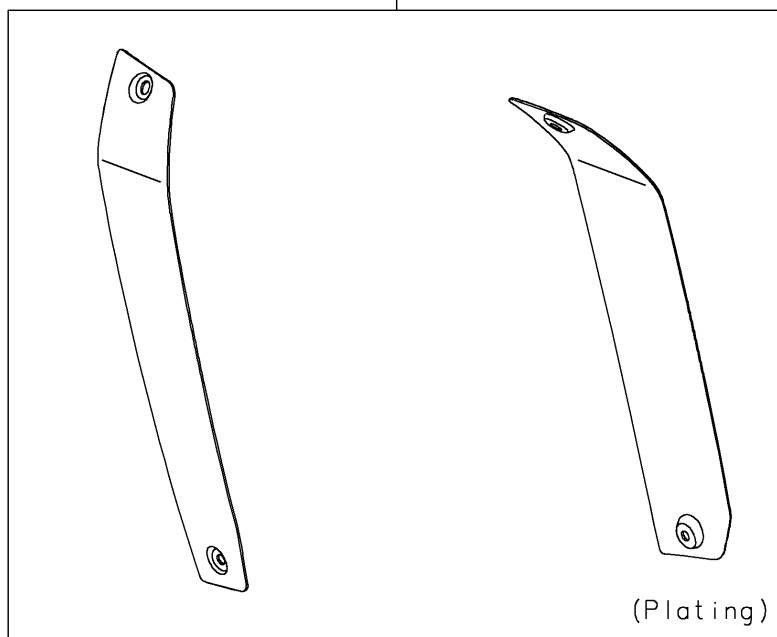

# 2026 VULCAN® S CAFE ABS

## PARTS DIAGRAM

Accessory(Outer Cover)

F2910H

99994A

99994