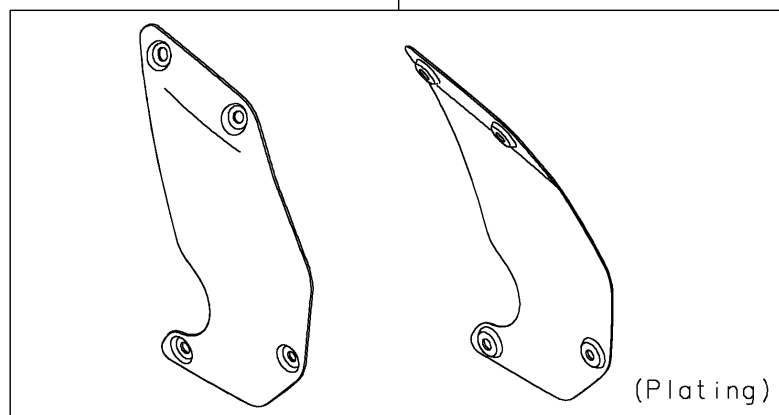

2025 Vulcan S CAFÉ

PARTS DIAGRAM

Accessory(Outer Cover)

F2910H

99994A

99994

2025 Vulcan S CAFÉ

PARTS LIST

Accessory(Outer Cover)

ITEM NAME

PART NUMBER

QUANTITY
