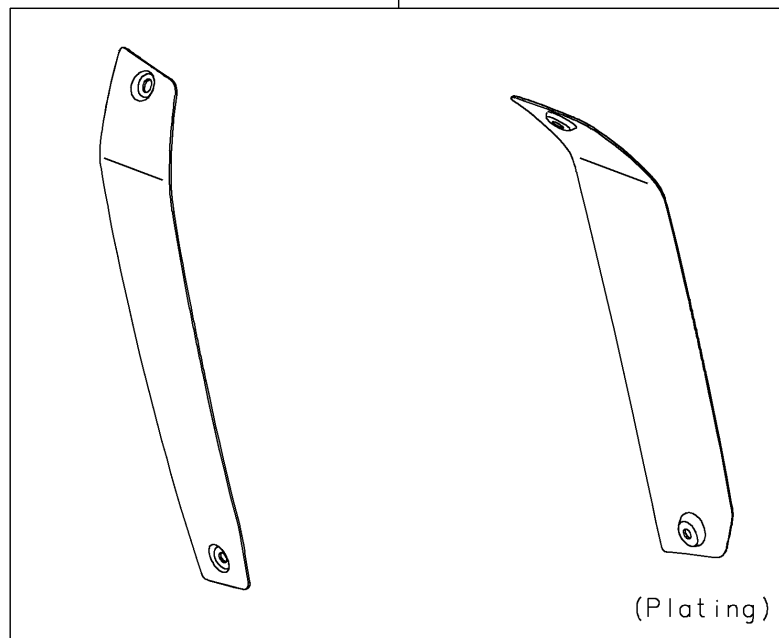

2025 Vulcan S CAFÉ

PARTS DIAGRAM

Accessory(Outer Cover)

F2910H

99994A

99994

2025 Vulcan S CAFÉ

PARTS LIST