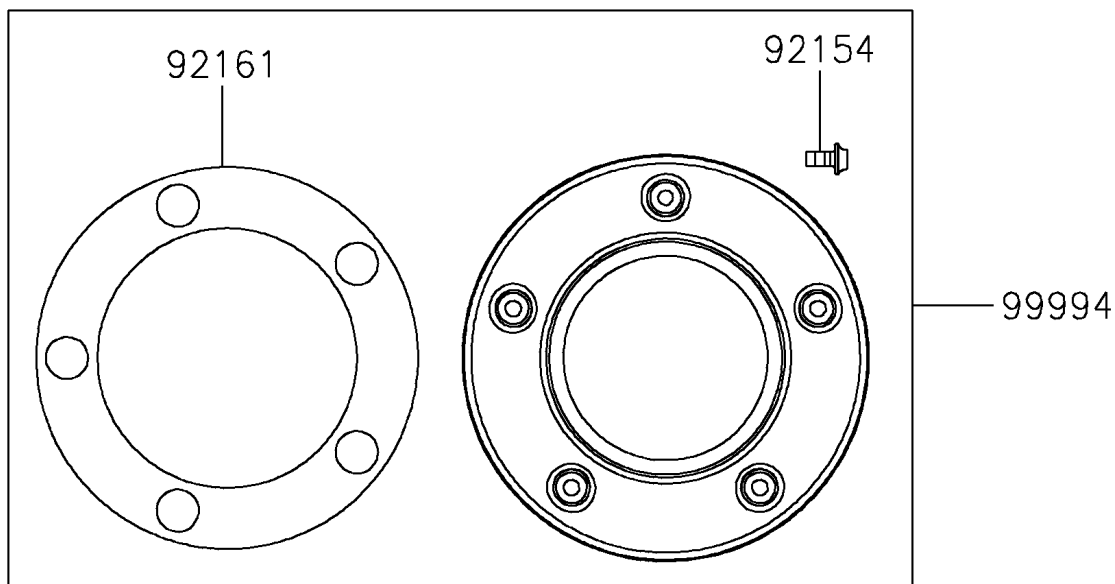

2026 VULCAN® S CAFE ABS

PARTS DIAGRAM

Accessory(Decals)

F2910G

2026 VULCAN® S CAFE ABS

PARTS LIST

Accessory(Decals)

ITEM NAME

PART NUMBER

QUANTITY
