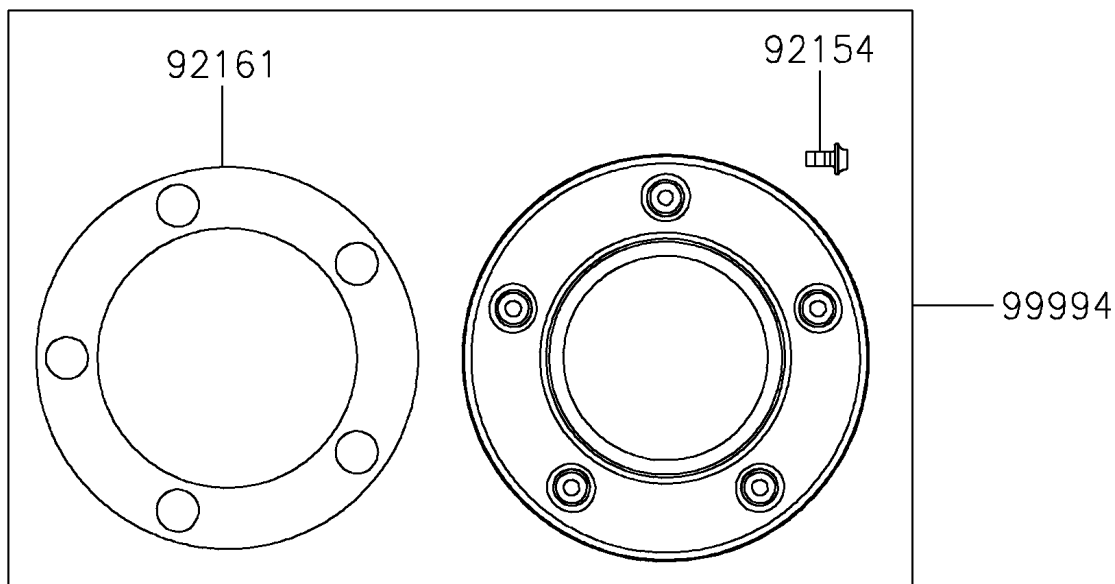

## PARTS DIAGRAM

Accessory(Decals)

F2910G

## PARTS LIST

### Accessory(Decals)

ITEM NAME	PART NUMBER	QUANTITY
BOLT,SOCKET,5X10 (Ref # 92154)	92154-1691	5
DAMPER (Ref # 92161)	92161-1767	1
KIT-ACCESSORY,MARK,PLATING (Ref # 99994)	99994-0580	1