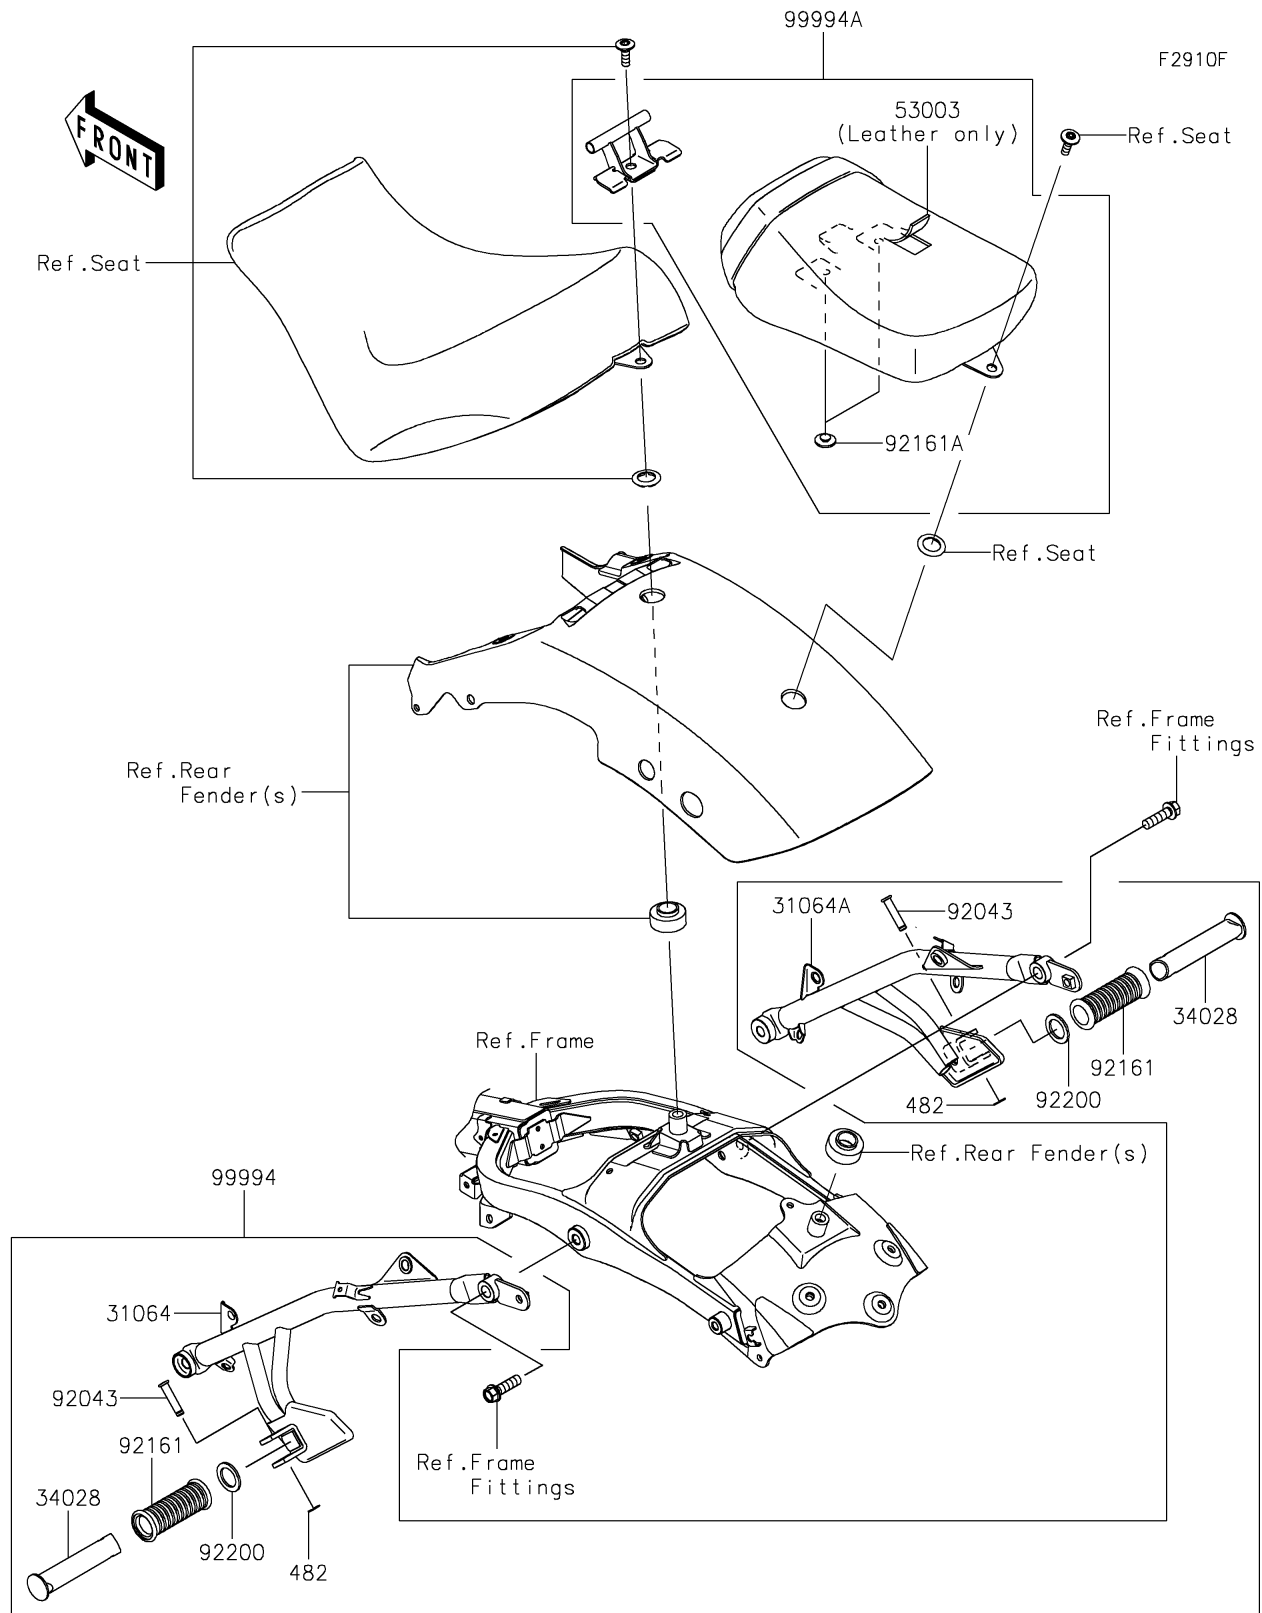

2026 VULCAN® S CAFE ABS

PARTS DIAGRAM

Accessory(Passenger Seat)

2026 VULCAN® S CAFE ABS

PARTS LIST

Accessory(Passenger Seat)

ITEM NAME

PART NUMBER

QUANTITY
