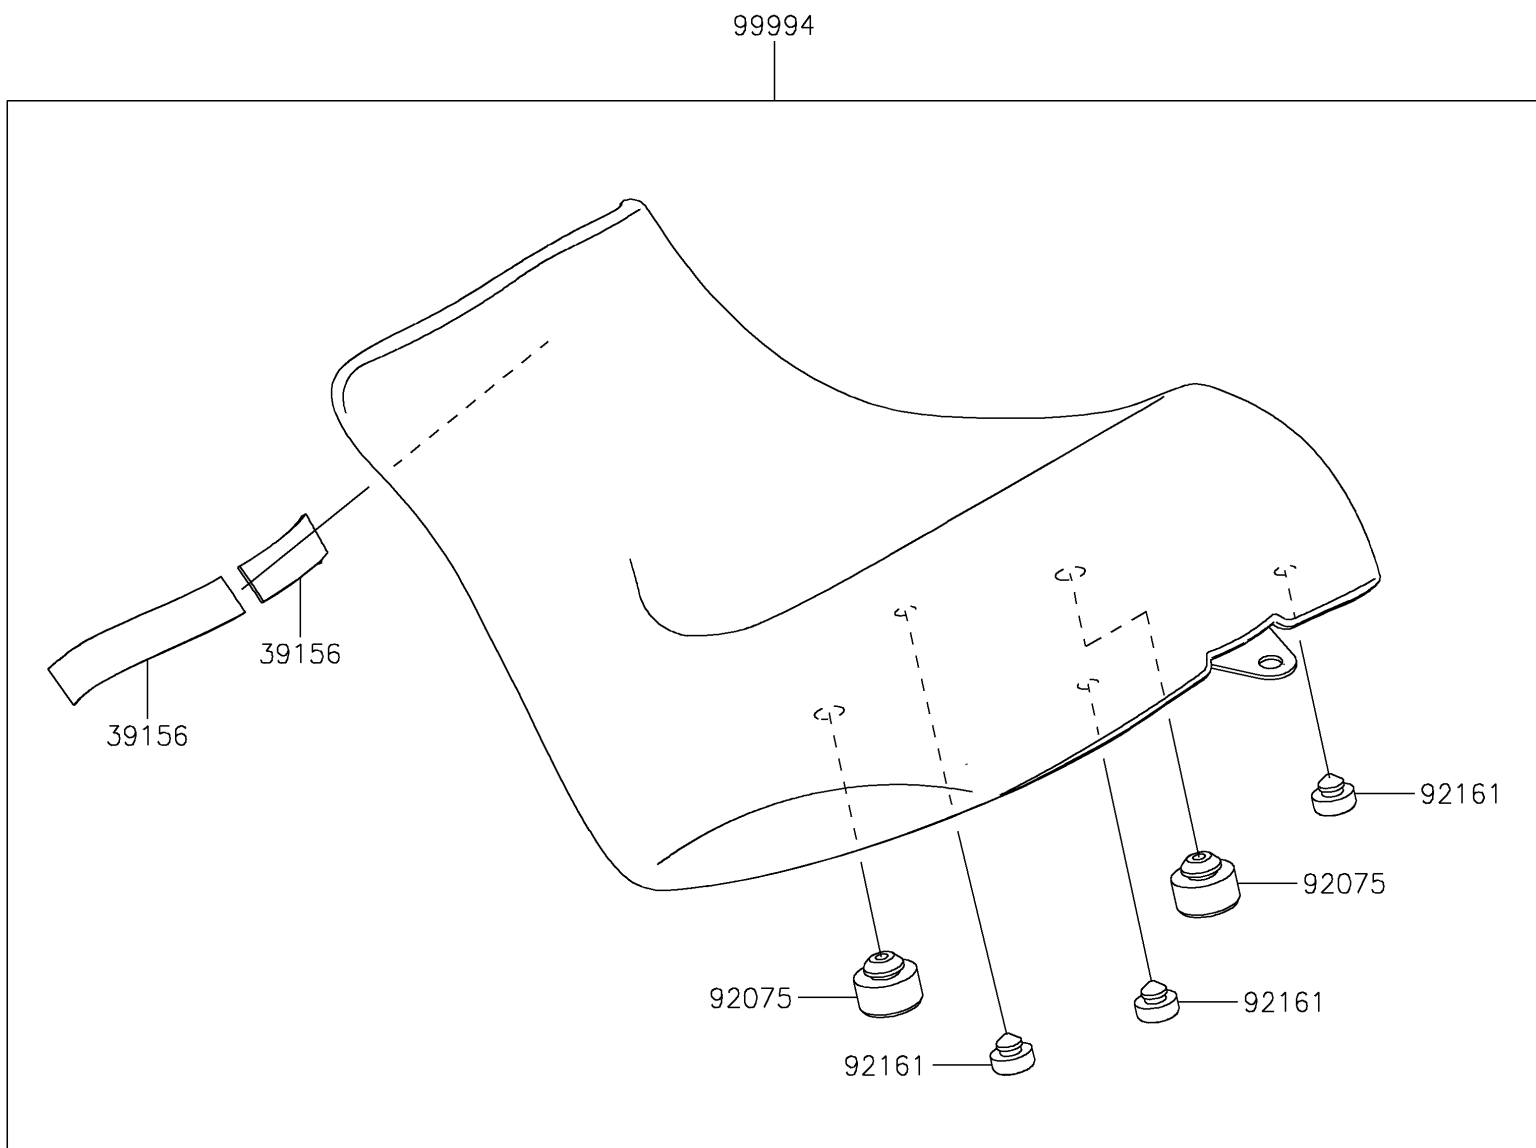

# 2026 VULCAN® S CAFE ABS

## PARTS DIAGRAM

Accessory(Reduced Reach Seat)

F2910E

## PARTS LIST

Accessory(Reduced Reach Seat)

**ITEM NAME**

**PART NUMBER**

**QUANTITY**

---