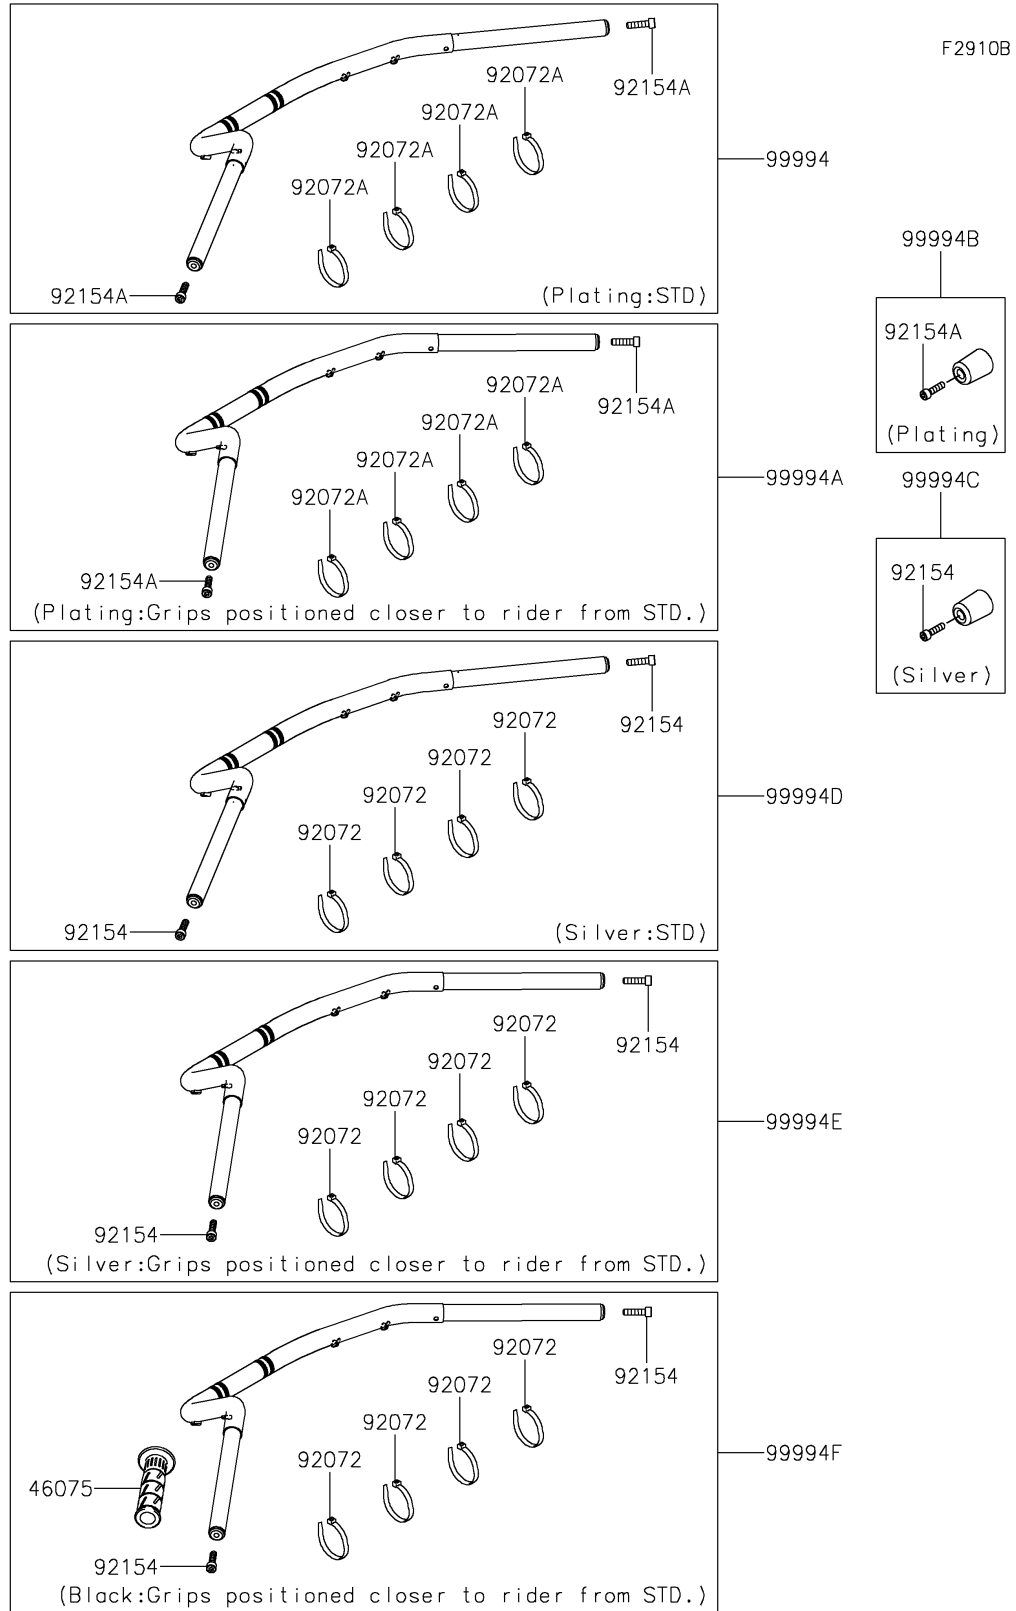

2025 Vulcan S CAFÉ

PARTS DIAGRAM

Accessory(Handlebar)

2025 Vulcan S CAFÉ

PARTS LIST

Accessory(Handlebar)

ITEM NAME

PART NUMBER

QUANTITY
