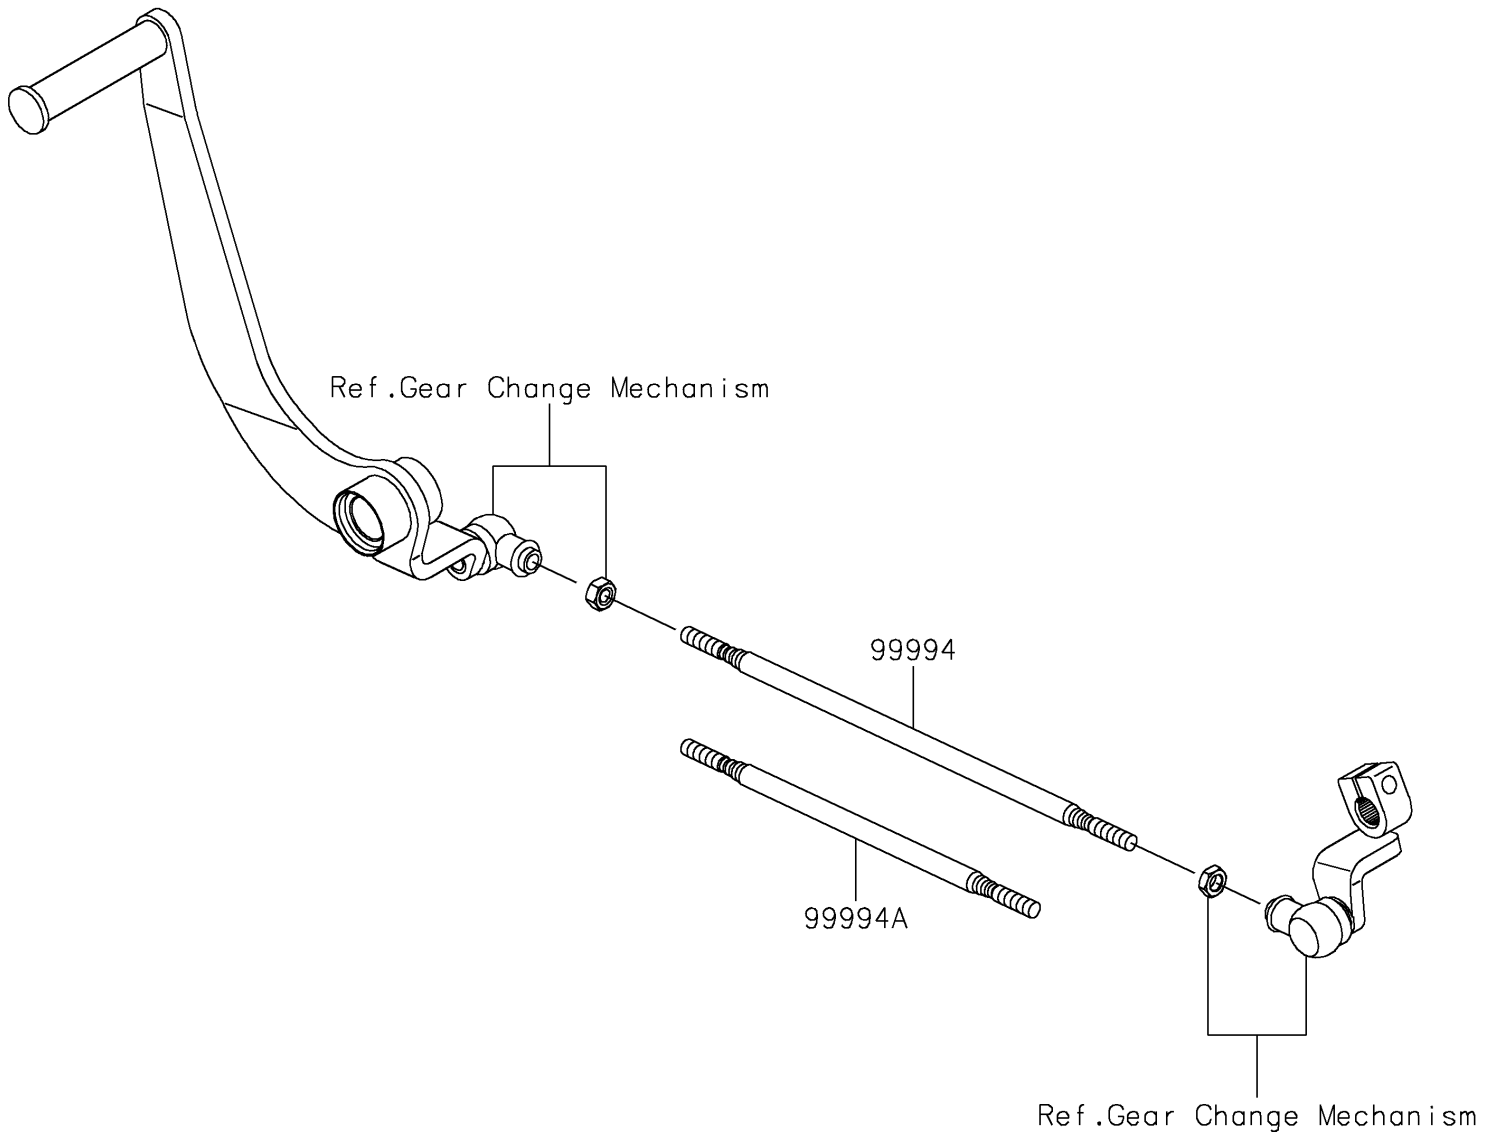

# 2026 VULCAN® S CAFE ABS

## PARTS DIAGRAM

Accessory(Tie Rod)

F2910A

# 2026 VULCAN<sup>®</sup> S CAFE ABS

## PARTS LIST

Accessory(Tie Rod)

**ITEM NAME**

**PART NUMBER**

**QUANTITY**

---