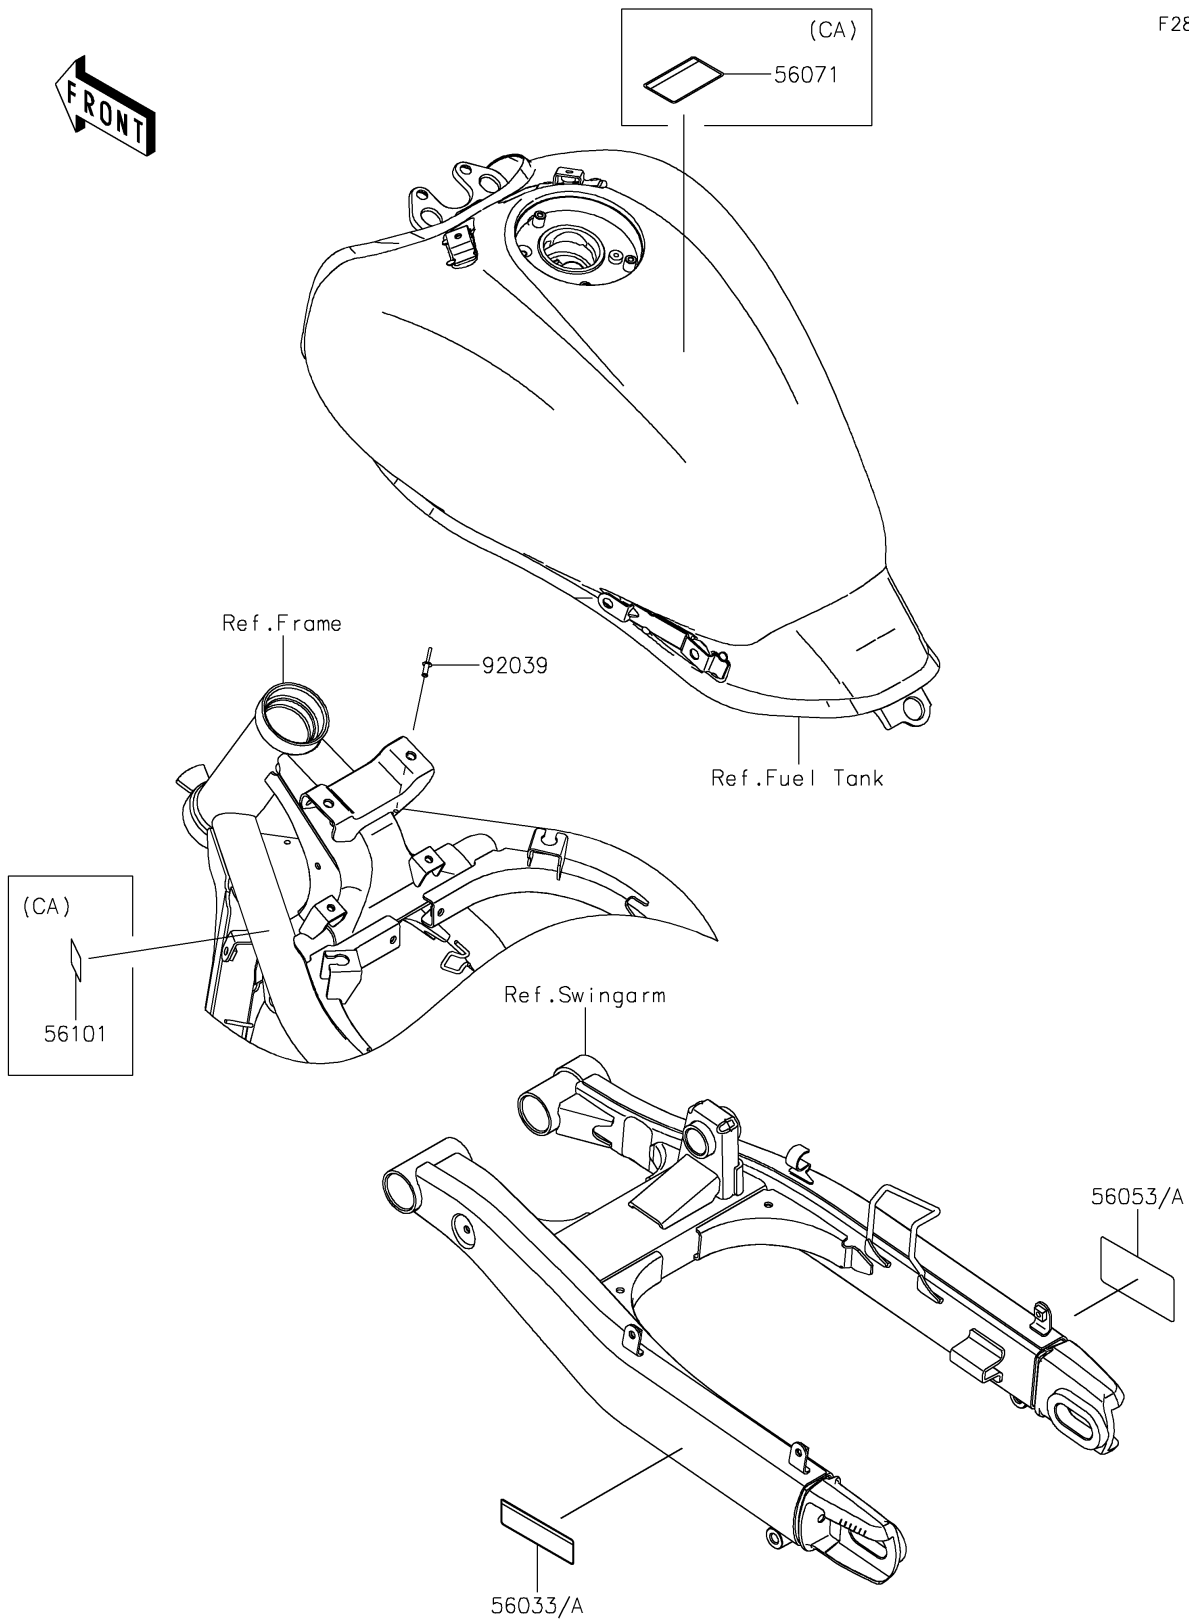

2026 VULCAN® S CAFE ABS

PARTS DIAGRAM

Labels

F2860

2026 VULCAN[®] S CAFE ABS

PARTS LIST

Labels

ITEM NAME

PART NUMBER

QUANTITY
