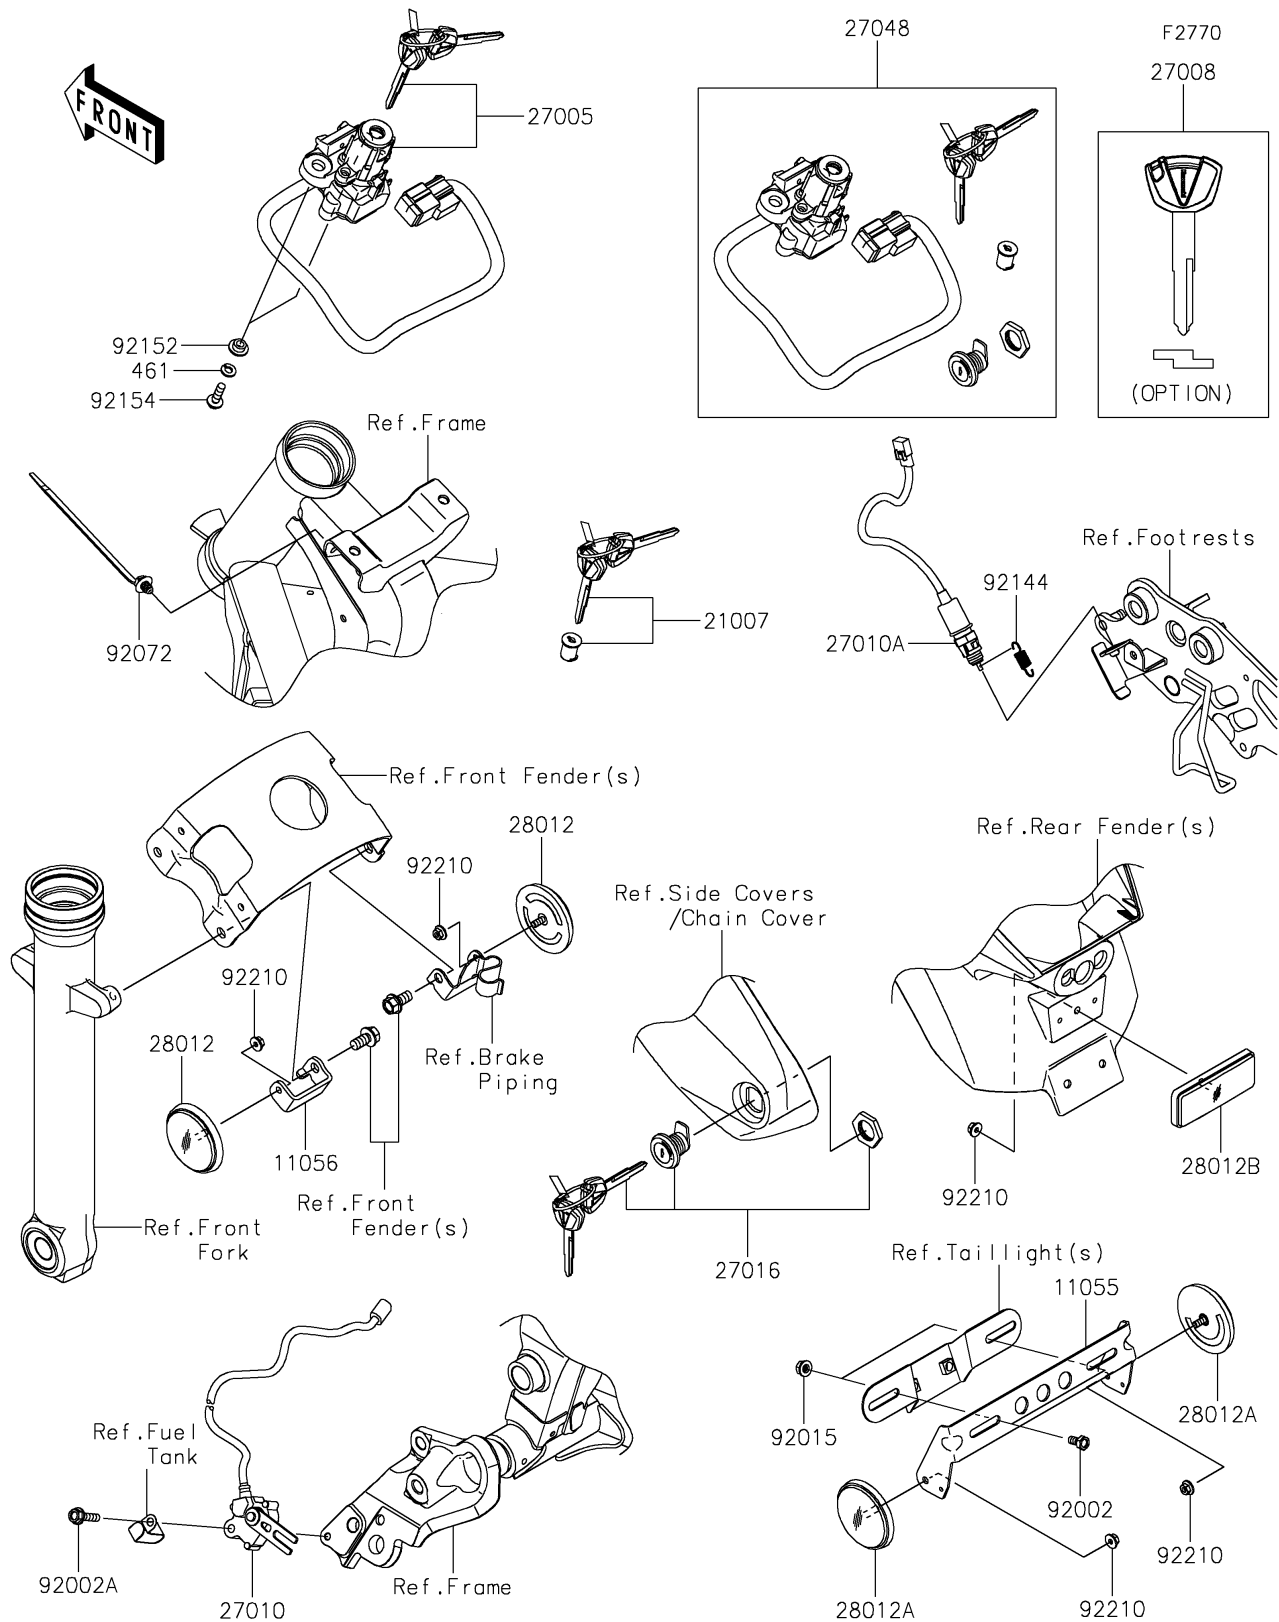

2026 Vulcan S CAFÉ

PARTS DIAGRAM

Ignition Switch/Locks/Reflectors

2026 Vulcan S CAFÉ

PARTS LIST

Ignition Switch/Locks/Reflectors

ITEM NAME

PART NUMBER

QUANTITY
