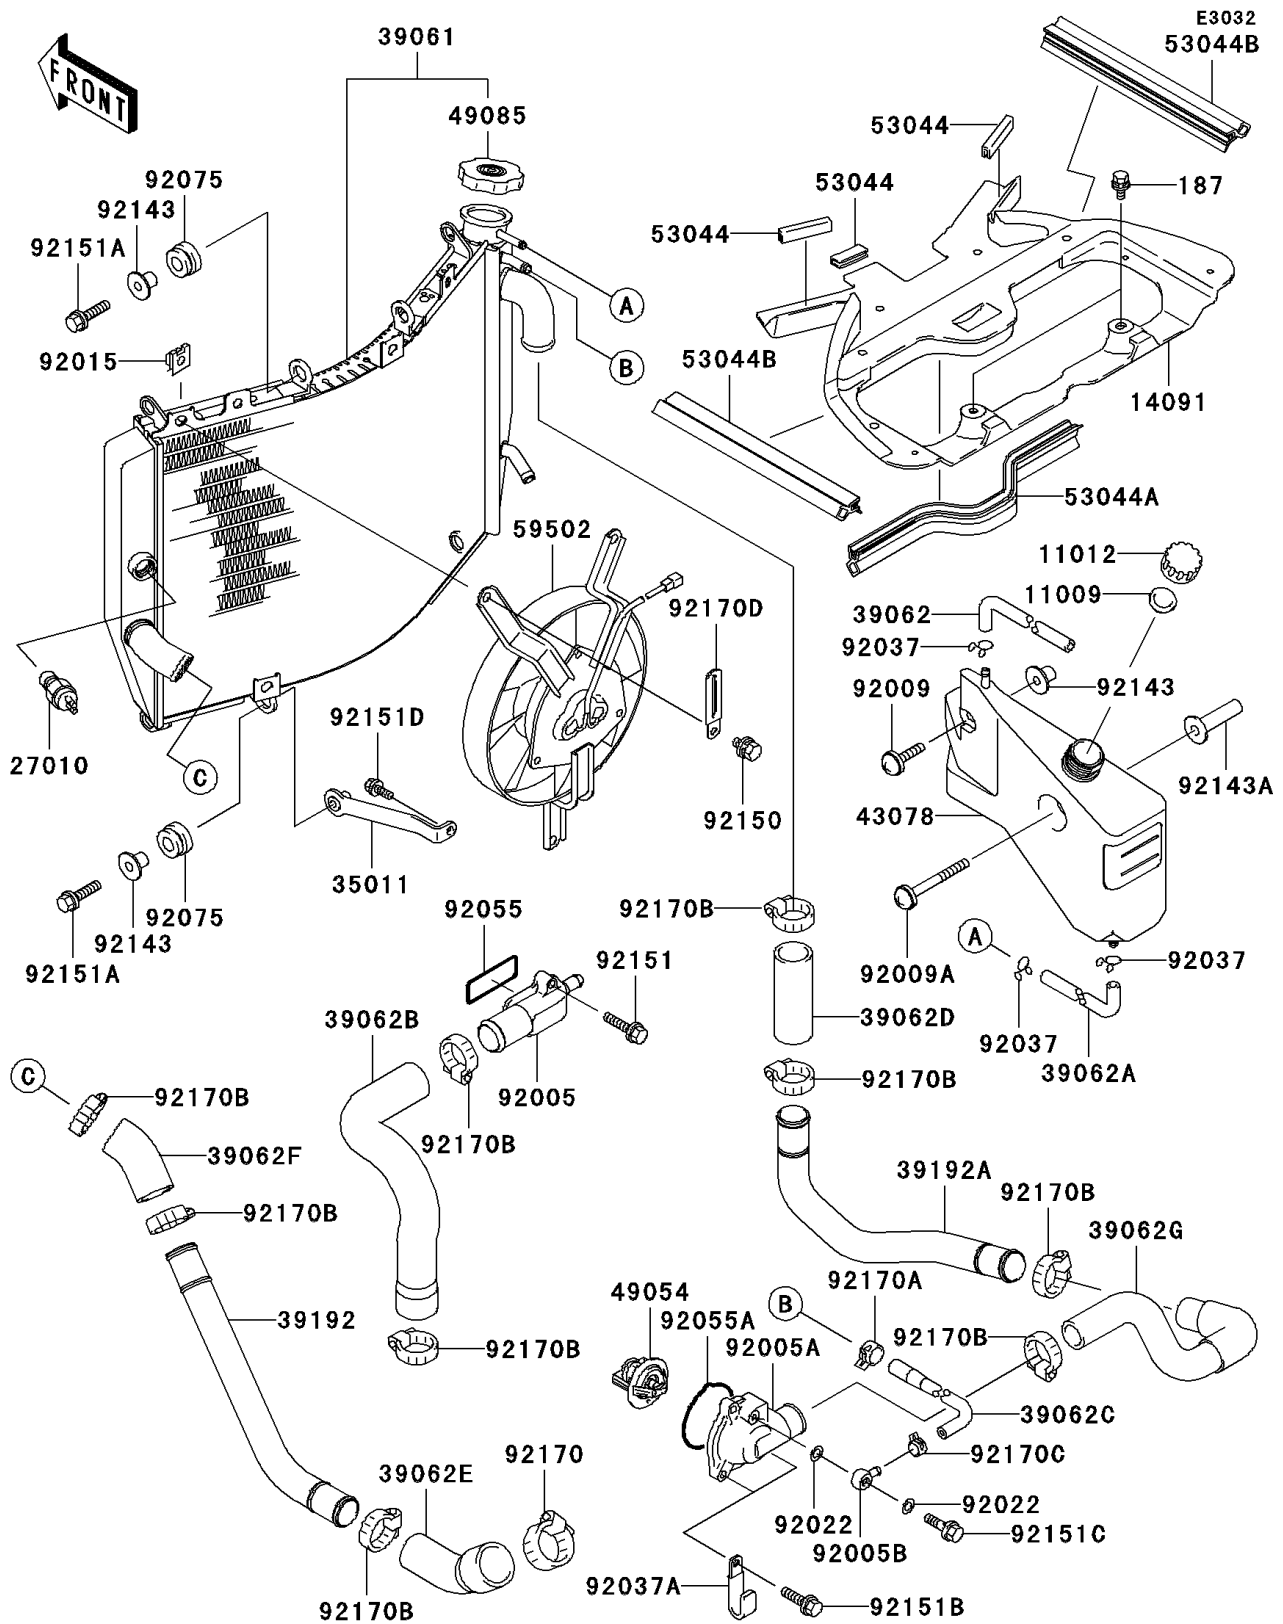

2003 Ninja® ZX™-9R

PARTS DIAGRAM

Radiator

2003 Ninja® ZX™-9R

PARTS LIST

Radiator

ITEM NAME	PART NUMBER	QUANTITY
GASKET,RESERVOIR TANK CAP (Ref # 11009)	11009-1145	1
CAP (Ref # 11012)	11012-1084	1
COVER,SEAL (Ref # 14091)	14091-1502	1
SWITCH,THERMOSTAT (Ref # 27010)	27010-1304	1
STAY (Ref # 35011)	35011-1882	1
RADIATOR-ASSY (Ref # 39061)	39061-1248	1
HOSE-COOLING,RESERVOIR (Ref # 39062)	39062-1718	1
HOSE-COOLING,RADIATOR-RESERVE (Ref # 39062A)	39062-1719	1
HOSE-COOLING,PUMP-CYLINDER (Ref # 39062B)	39062-1724	1
HOSE-COOLING,HEAD-RADIATOR (Ref # 39062C)	39062-1725	1
HOSE-COOLING,RADIATOR-PIPE (Ref # 39062D)	39062-1727	1
HOSE-COOLING,PIPE-PUMP (Ref # 39062E)	39062-1837	1
HOSE-COOLING,RADIATOR-PIPE (Ref # 39062F)	39062-1838	1
HOSE-COOLING,THERMOSTAT-PIPE (Ref # 39062G)	39062-1839	1
PIPE-WATER (Ref # 39192)	39192-1112	1
PIPE-WATER (Ref # 39192A)	39192-1113	1
RESERVOIR (Ref # 43078)	43078-1160	1
THERMOSTAT (Ref # 49054)	49054-1067	1
CAP-ASSY-PRESSURE (Ref # 49085)	49085-1067	1
TRIM (Ref # 53044)	53044-1174	3
TRIM (Ref # 53044A)	53044-1180	1
TRIM,INNER COVER,LH,UPP (Ref # 53044B)	53044-1212	2
FAN-ASSY (Ref # 59502)	59502-1125	1
FITTING (Ref # 92005)	92005-1268	1
FITTING,THERMOSTAT CAP (Ref # 92005A)	92005-1331	1
FITTING (Ref # 92005B)	92005-1346	1
SCREW,6X25 (Ref # 92009)	92009-1465	1
SCREW,6X55 (Ref # 92009A)	92009-1754	1
NUT (Ref # 92015)	92015-1487	3