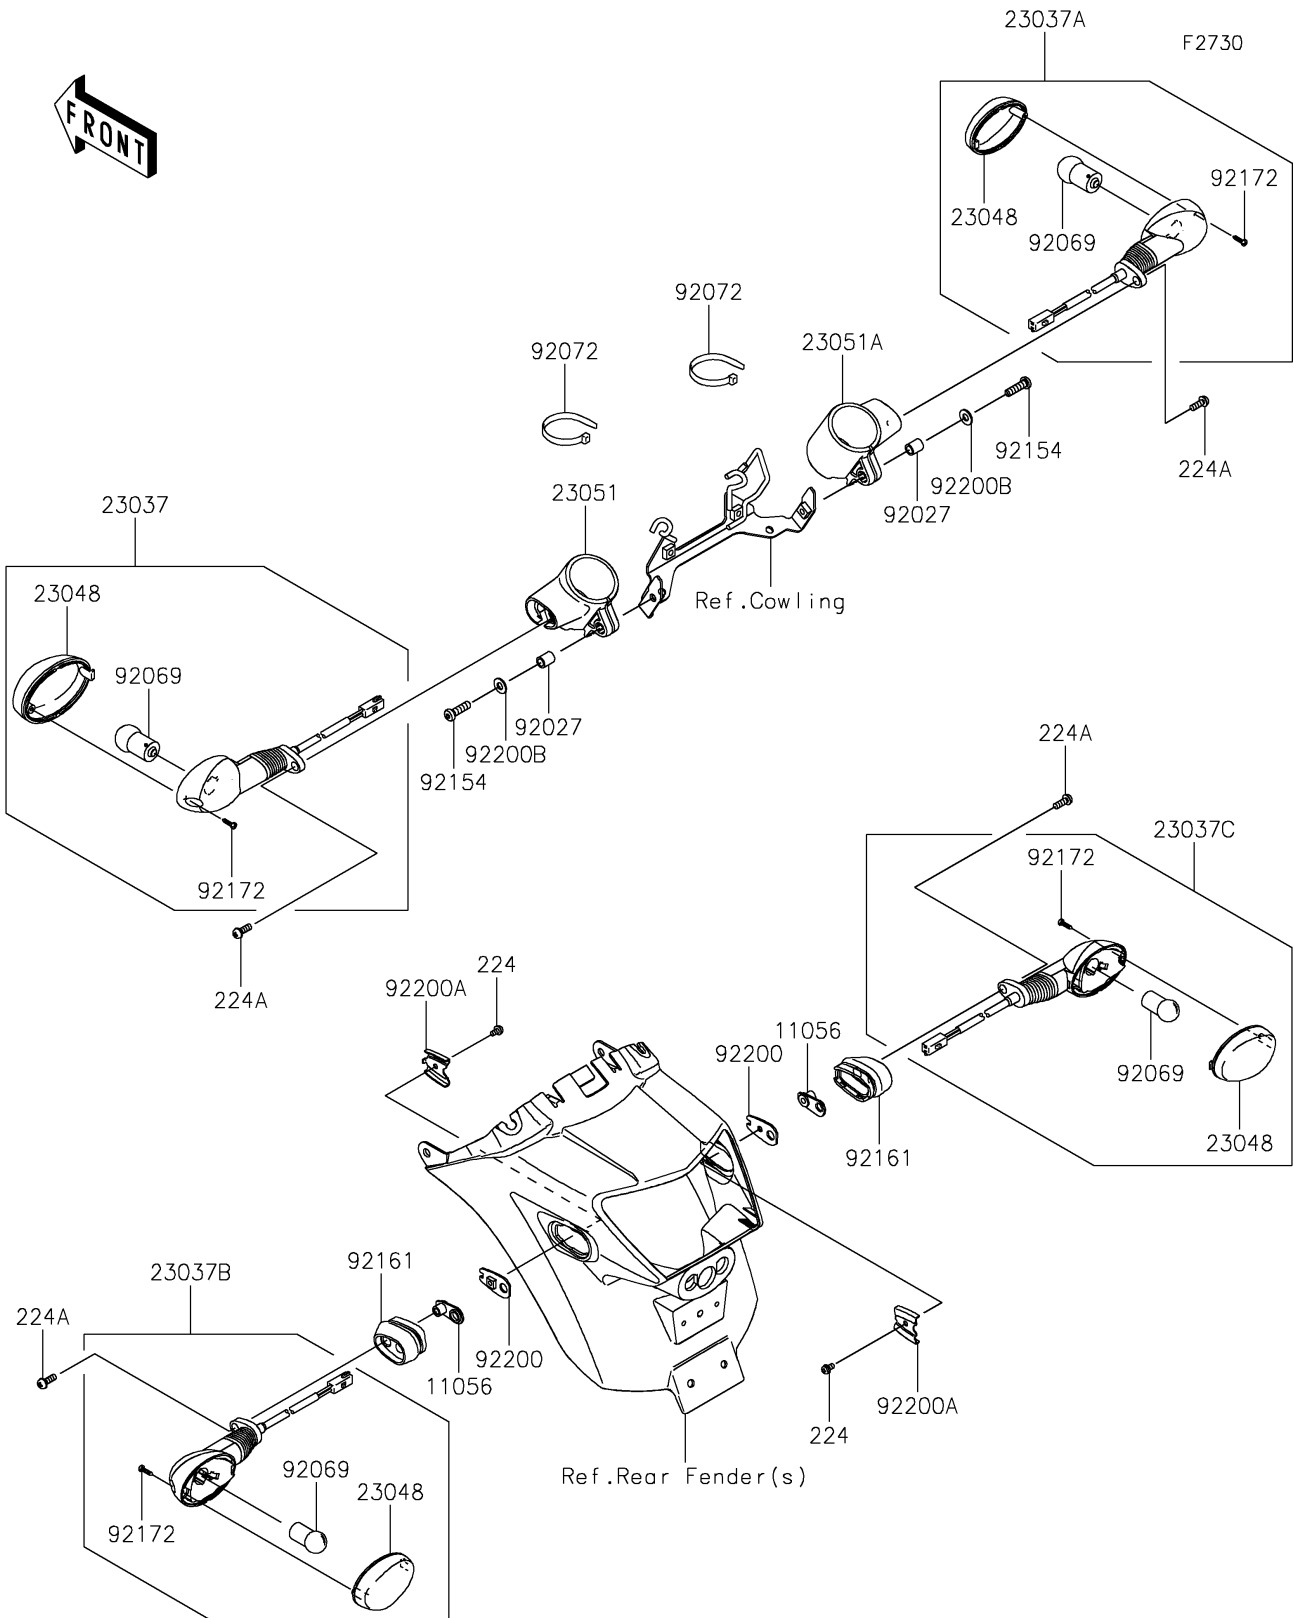

2025 Vulcan S CAFÉ

PARTS DIAGRAM

Turn Signals

2025 Vulcan S CAFÉ

PARTS LIST

Turn Signals

ITEM NAME	PART NUMBER	QUANTITY
BRACKET,6MM (Ref # 11056)	11056-4156	2
LAMP-ASSY-SIGNAL,FR,LH (Ref # 23037)	23037-0416	1
LAMP-ASSY-SIGNAL,FR,RH (Ref # 23037A)	23037-0417	1
LAMP-ASSY-SIGNAL,RR,LH (Ref # 23037B)	23037-0452	1
LAMP-ASSY-SIGNAL,RR,RH (Ref # 23037C)	23037-0453	1
LENS-SIGNAL LAMP (Ref # 23048)	23048-0035	4
BRACKET-SIGNAL LAMP,LH (Ref # 23051)	23051-0042	1
BRACKET-SIGNAL LAMP,RH (Ref # 23051A)	23051-0043	1
COLLAR,6.8X10X12 (Ref # 92027)	92027-162	2
BULB,12V 10W (Ref # 92069)	92069-0106	4
BAND,L=152 (Ref # 92072)	92072-3874	2
BOLT,SOCKET,6X22 (Ref # 92154)	92154-0402	2
DAMPER,SIGNAL LAMP (Ref # 92161)	92161-1680	2
SCREW,TAPPING,2.9X13 (Ref # 92172)	92172-0343	4
WASHER,SIGNAL LAMP (Ref # 92200)	92200-0164	2
WASHER,SIGNAL LAMP (Ref # 92200A)	92200-0165	2
WASHER,6.5X14X1.2 (Ref # 92200B)	92200-0964	2
SCREW-PAN-WP-CROS,4X8 (Ref # 224)	224AB0408	2
SCREW-PAN-WP-CROS,6X14 (Ref # 224A)	224AB0614	4