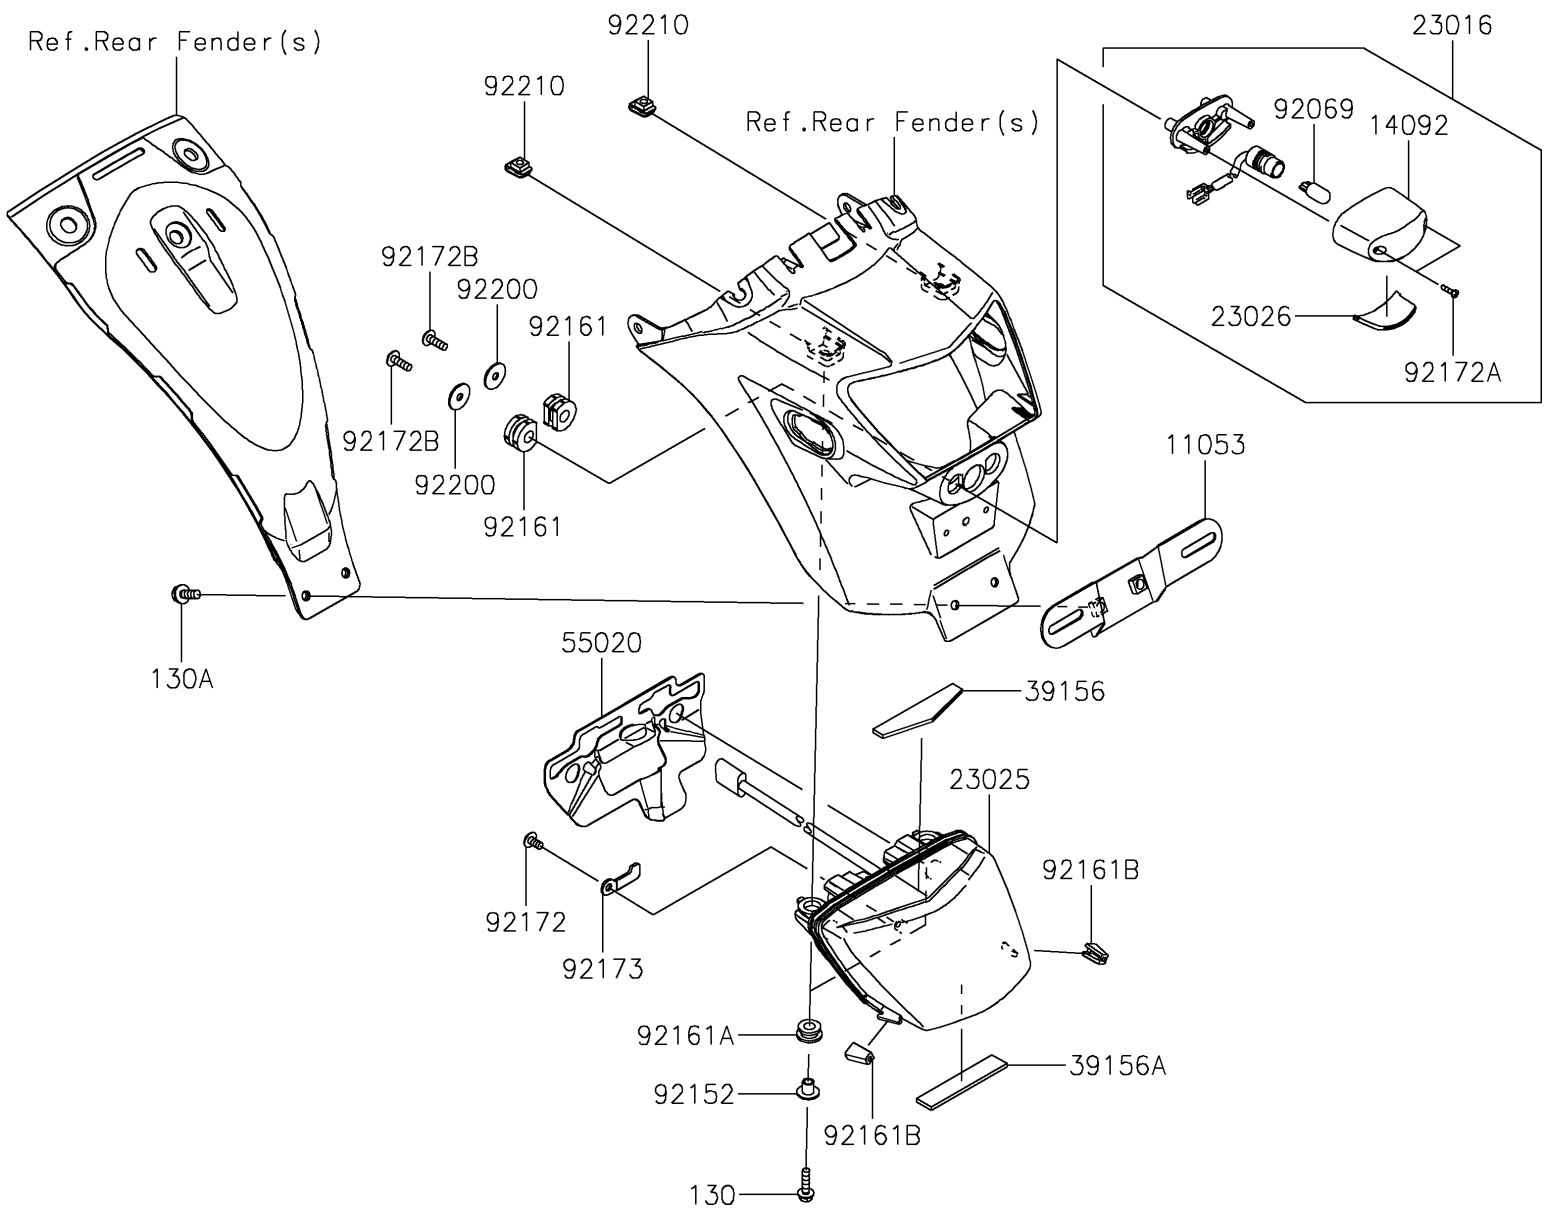

2026 Vulcan S CAFÉ

PARTS DIAGRAM

Taillight(s)

F2720

2026 Vulcan S CAFÉ

PARTS LIST

Taillight(s)

ITEM NAME

PART NUMBER

QUANTITY
