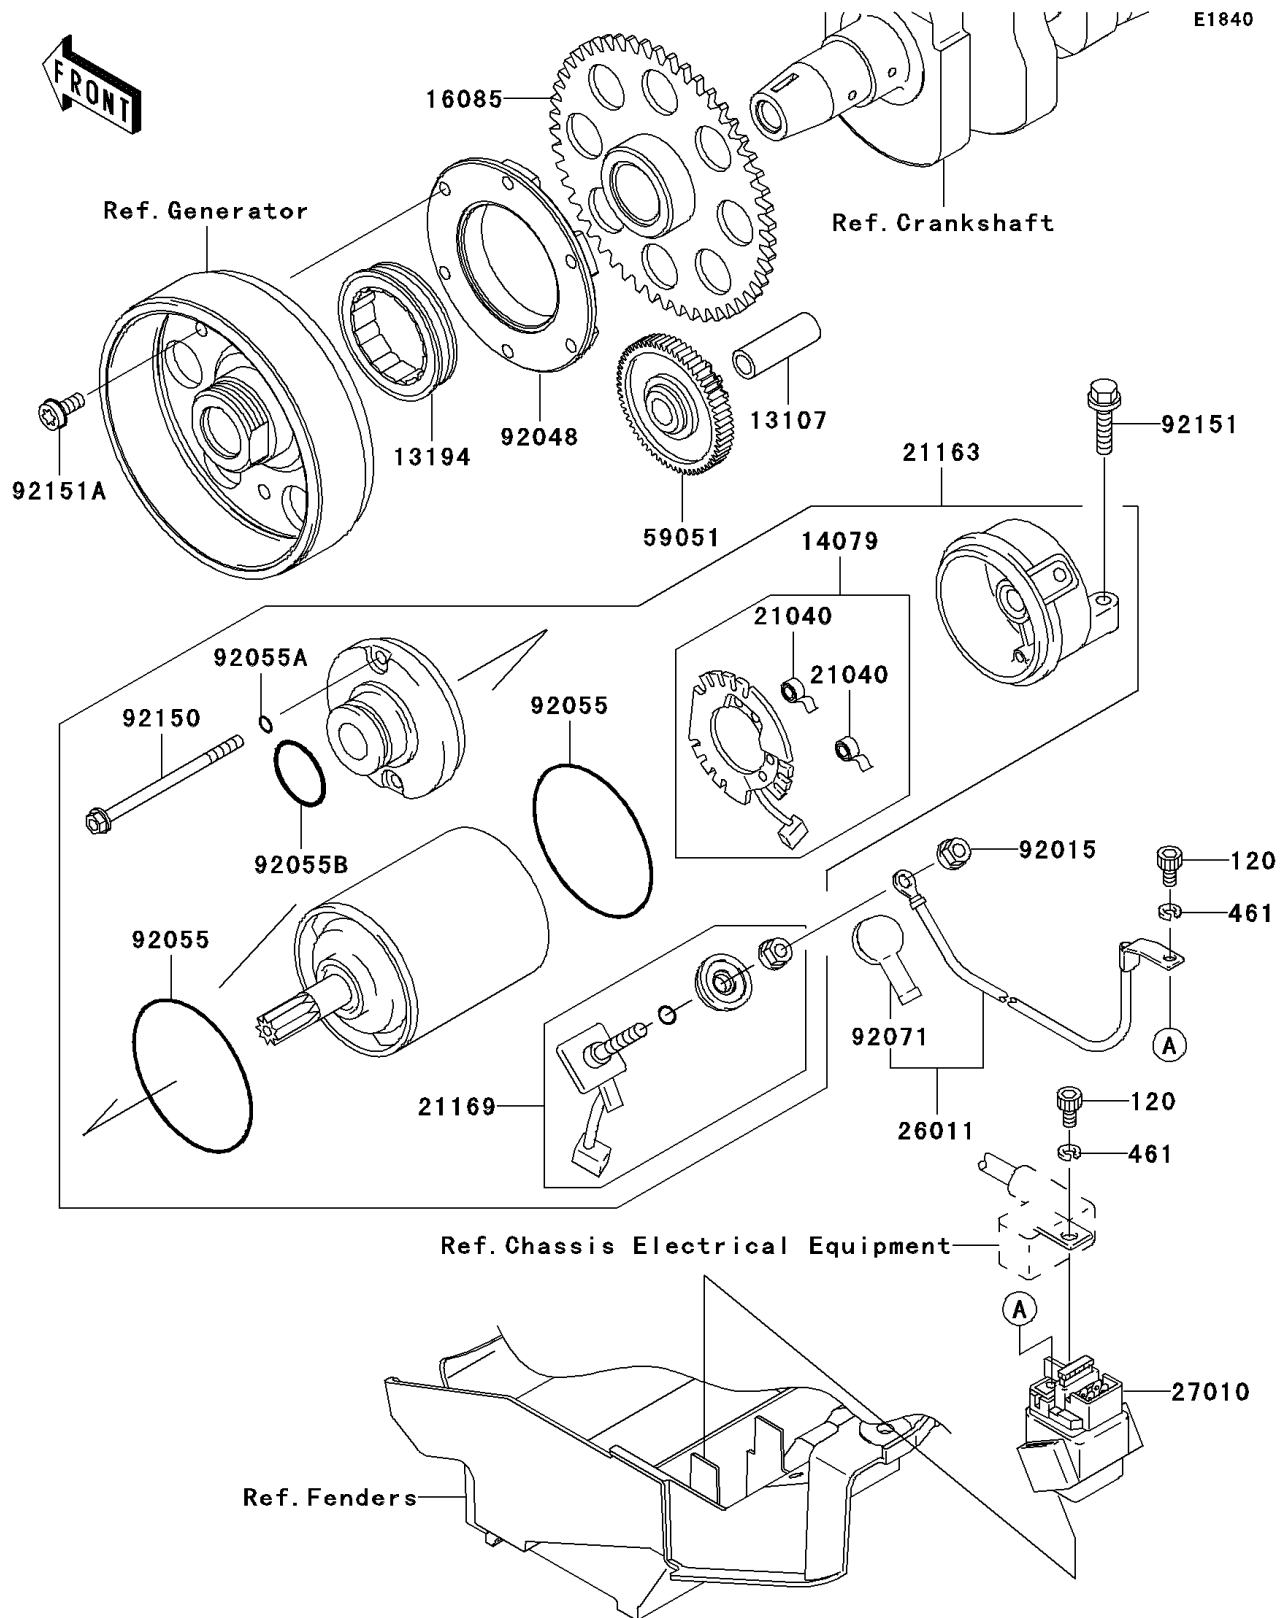

2002 Ninja[®] ZX[™]-9R

PARTS DIAGRAM

Starter Motor

2002 Ninja® ZX™-9R

PARTS LIST

Starter Motor

ITEM NAME	PART NUMBER	QUANTITY
BOLT-SOCKET (Ref # 120)	120S0510	2
WASHER-SPRING,5MM,BLACK (Ref # 461)	461K0500	2
SHAFT,IDLER GEAR (Ref # 13107)	13107-1377	1
CLUTCH-ONEWAY (Ref # 13194)	13194-1096	1
HOLDER-ASSY,CARBON BRUSH (Ref # 14079)	14079-1082	1
GEAR,CLUTCH ONEWAY (Ref # 16085)	16085-1303	1
SPRING-BRUSH (Ref # 21040)	21040-1051	2
STARTER-ELECTRIC (Ref # 21163)	21163-1288	1
TERMINAL,STARTER (Ref # 21169)	21169-1058	1
WIRE-LEAD,STARTER (Ref # 26011)	26011-1689	1
SWITCH (Ref # 27010)	27010-1380	1
GEAR-SPUR,IDLER (Ref # 59051)	59051-1343	1
NUT (Ref # 92015)	92015-1623	1
RACE,CLUTCH ONEWAY (Ref # 92048)	92048-1102	1
RING-O,62MM (Ref # 92055)	92055-1260	2
RING-O,4.5MM (Ref # 92055A)	92055-1261	2
RING-O,24.4MM (Ref # 92055B)	92055-1262	1
GROMMET,STARTER TERMINAL (Ref # 92071)	92071-1120	1
BOLT (Ref # 92150)	92150-1237	2
BOLT,6X25 (Ref # 92151)	92151-1130	2
BOLT,6X14 (Ref # 92151A)	92151-1335	6