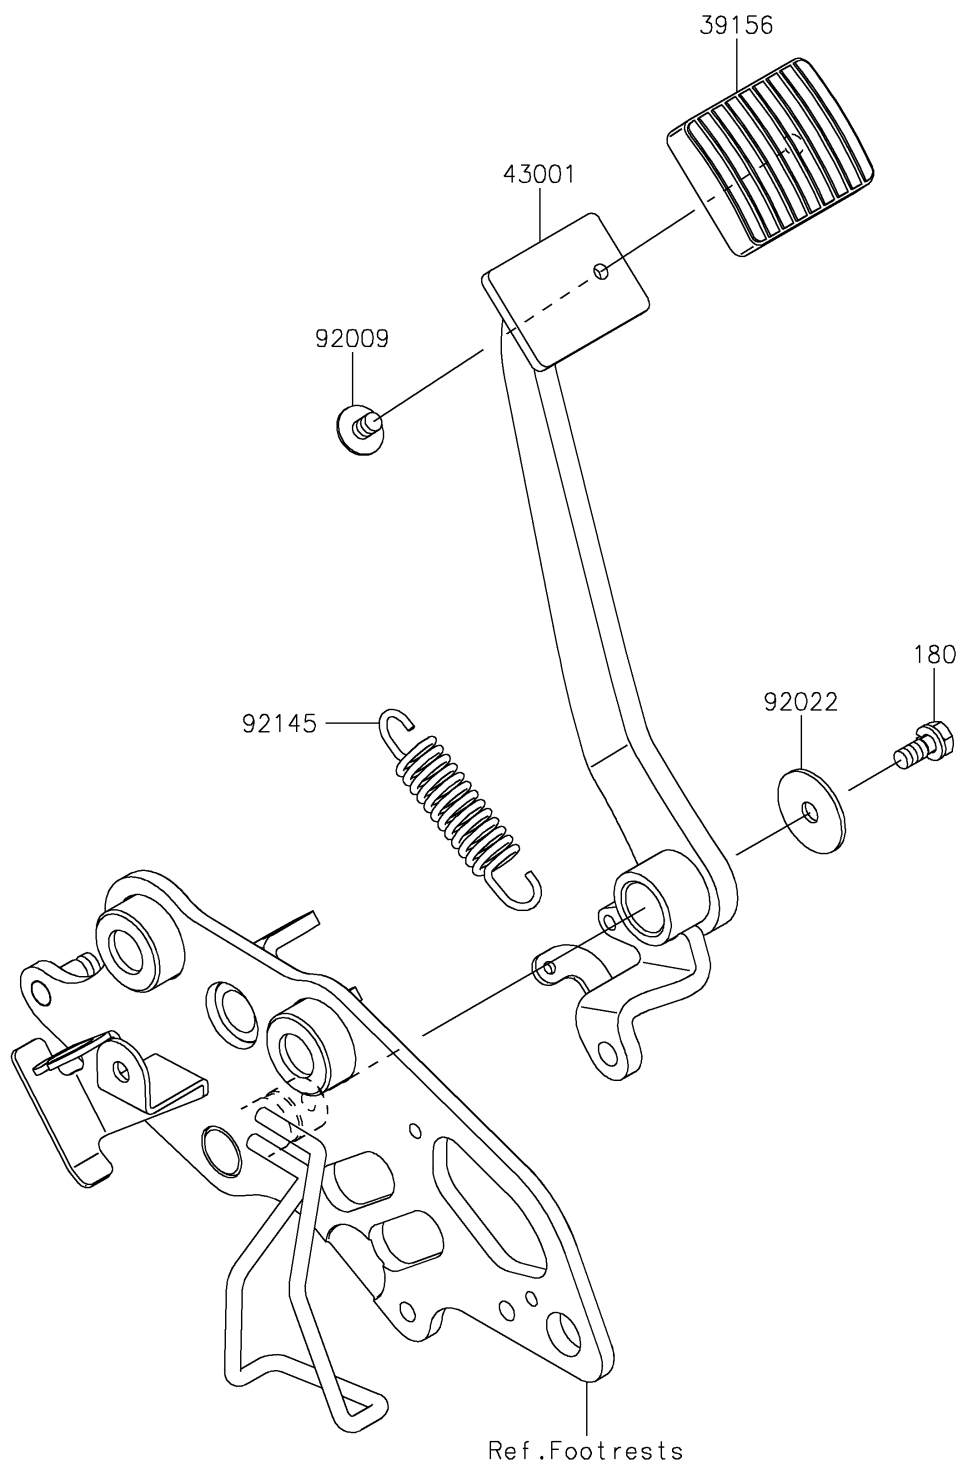

2026 Vulcan S CAFÉ

PARTS DIAGRAM

Brake Pedal/Torque Link

Kawasaki

Let the Good Times Roll®

F2260

2026 Vulcan S CAFÉ

PARTS LIST

Brake Pedal/Torque Link

ITEM NAME

PART NUMBER

QUANTITY
