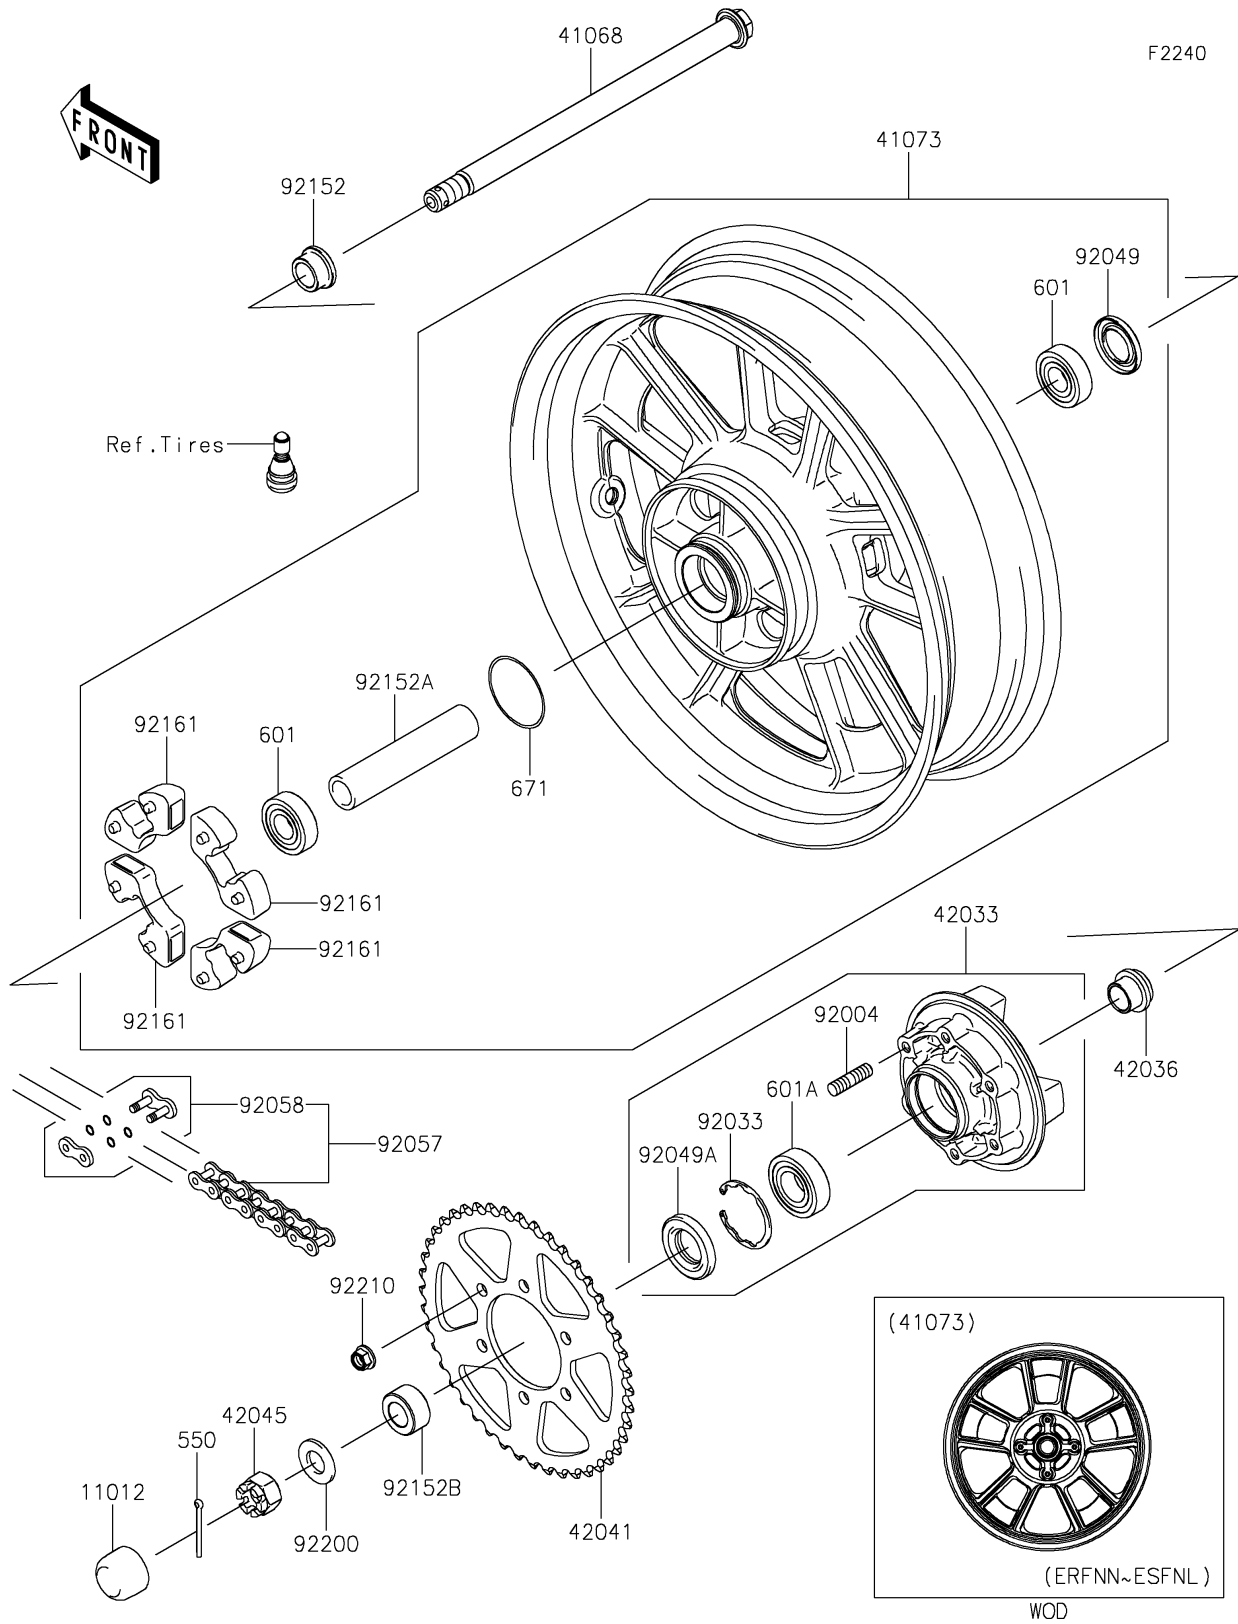

2024 Vulcan S CAFÉ

PARTS DIAGRAM

Rear Wheel/Chain

2024 Vulcan S CAFÉ

PARTS LIST

Rear Wheel/Chain

ITEM NAME

PART NUMBER

QUANTITY
